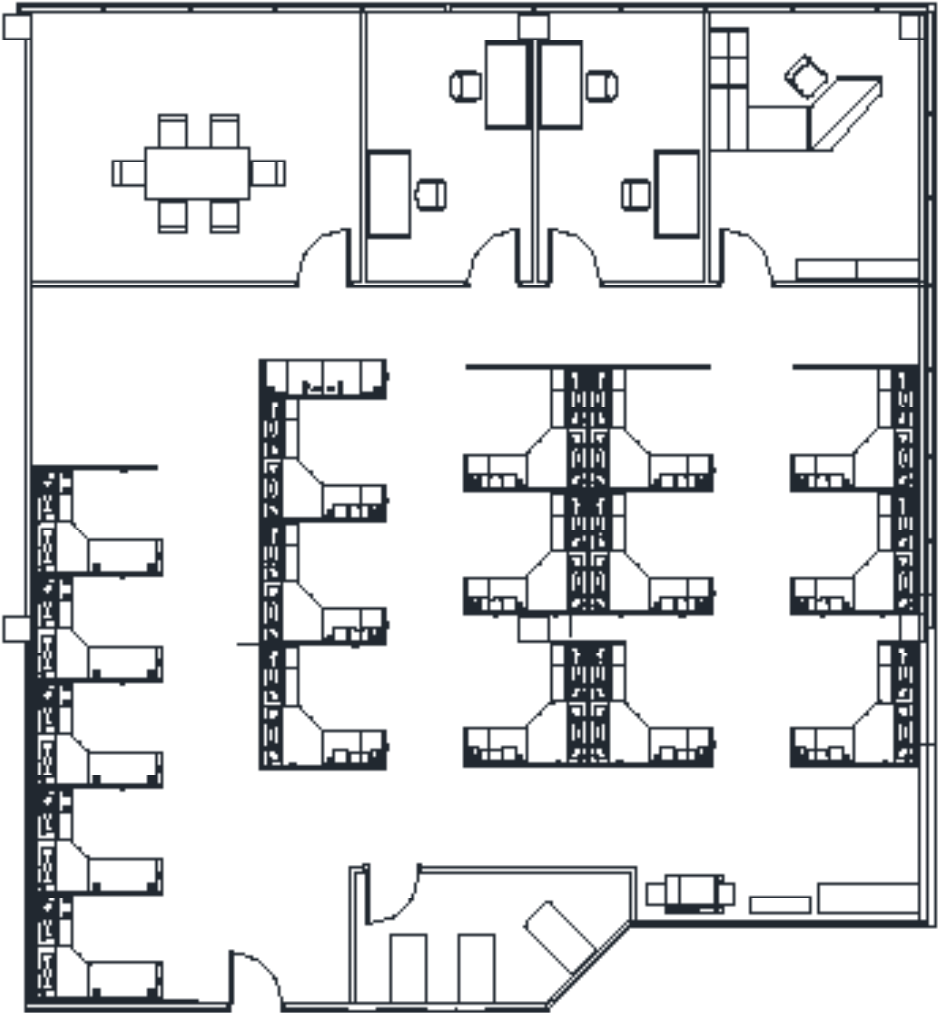

# 4800 FALLS OF NEUSE

4800 Falls of Neuse Road | Raleigh

Suite 140 | 3,274 RSF

Disclaimer: The above floor plans are not to scale. Furniture not included. The available space shown is a representative layout.