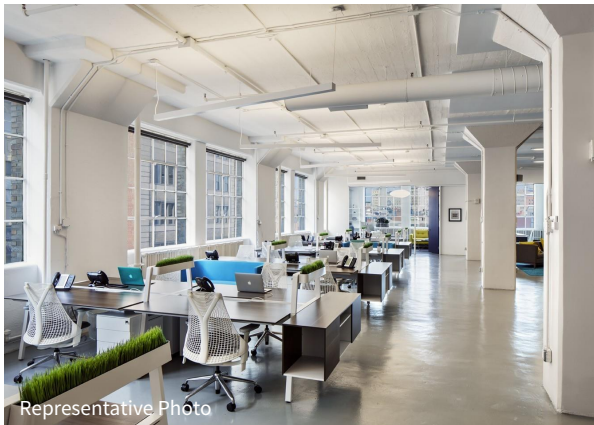

4800 FALLS OF NEUSE

4800 Falls of Neuse Road | Raleigh

Suite 100 | 2,764 RSF

Representative Photo

Representative Photo

Disclaimer: The above floor plans are not to scale. Furniture not included. The available space shown is a representative layout.