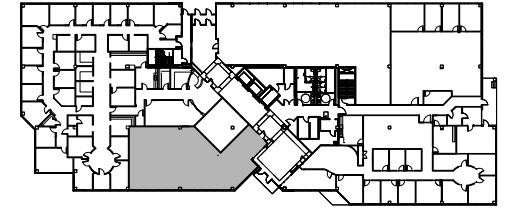

4800 FALLS OF NEUSE

4800 Falls of Neuse Road | Raleigh

Suite 100 | 2,764 RSF

Representative Photo

Representative Photo

Disclaimer: The above floor plans are not to scale. Furniture not included. The available space shown is a representative layout.