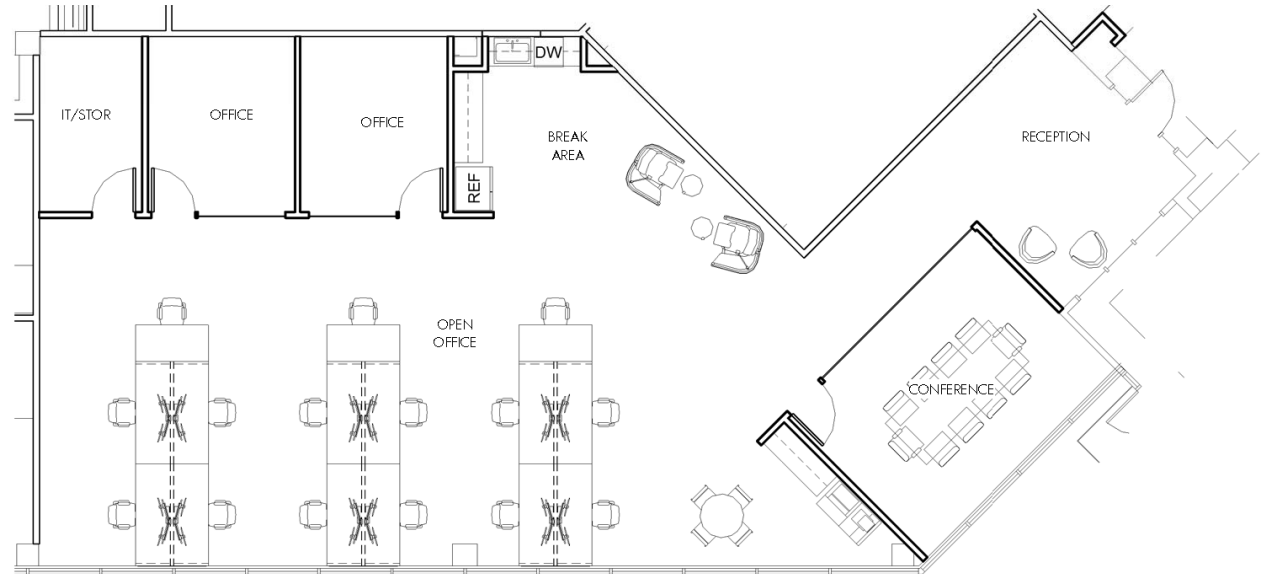

4800 FALLS OF NEUSE

4800 Falls of Neuse Road | Raleigh

Suite 100 | 2,764 RSF

Representative Photo

Representative Photo

Disclaimer: The above floor plans are not to scale. Furniture not included. The available space shown is a representative layout.