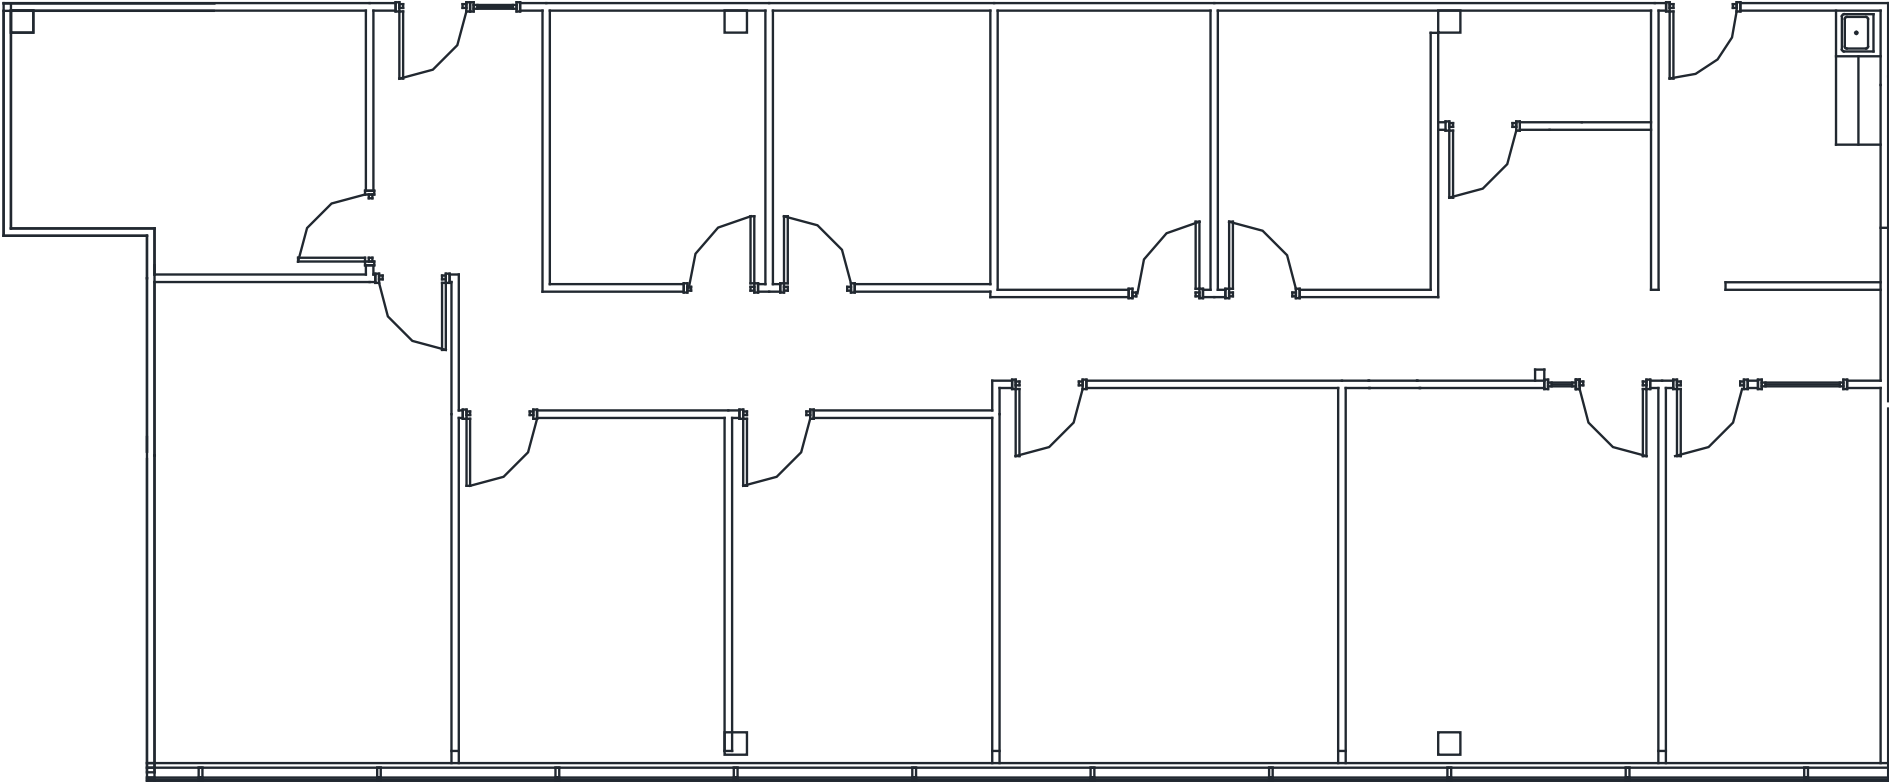

# 4700 HOMEWOOD COURT

4700 Homewood Court | Raleigh

Suite 340 | 3,000 RSF

Disclaimer: The above floor plans are not to scale. Furniture not included. The available space shown is a representative layout.