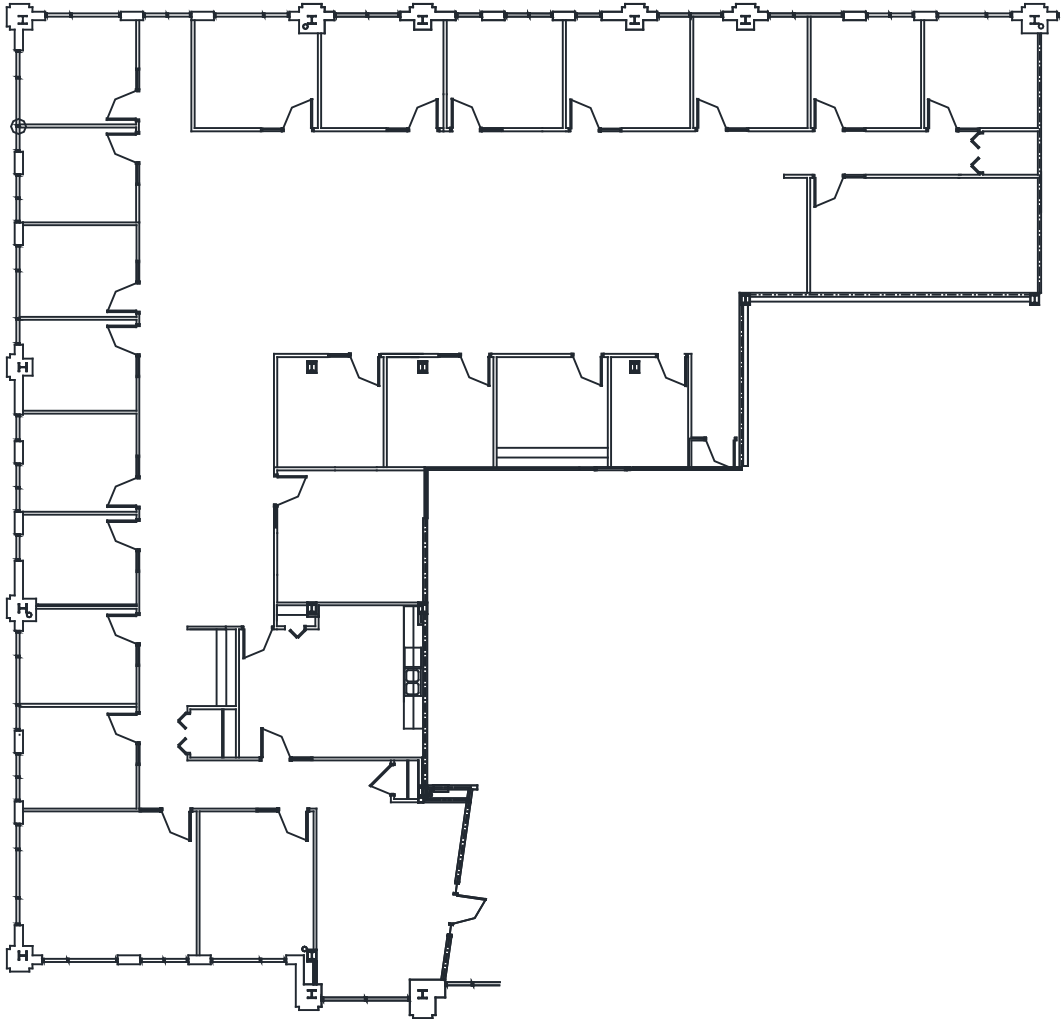

4620 CREEKSTONE

4620 Creekstone Drive | Durham

Suite 160 | 7,522 RSF

Disclaimer: The above floor plans are not to scale. Furniture not included. The available space shown is a representative layout.