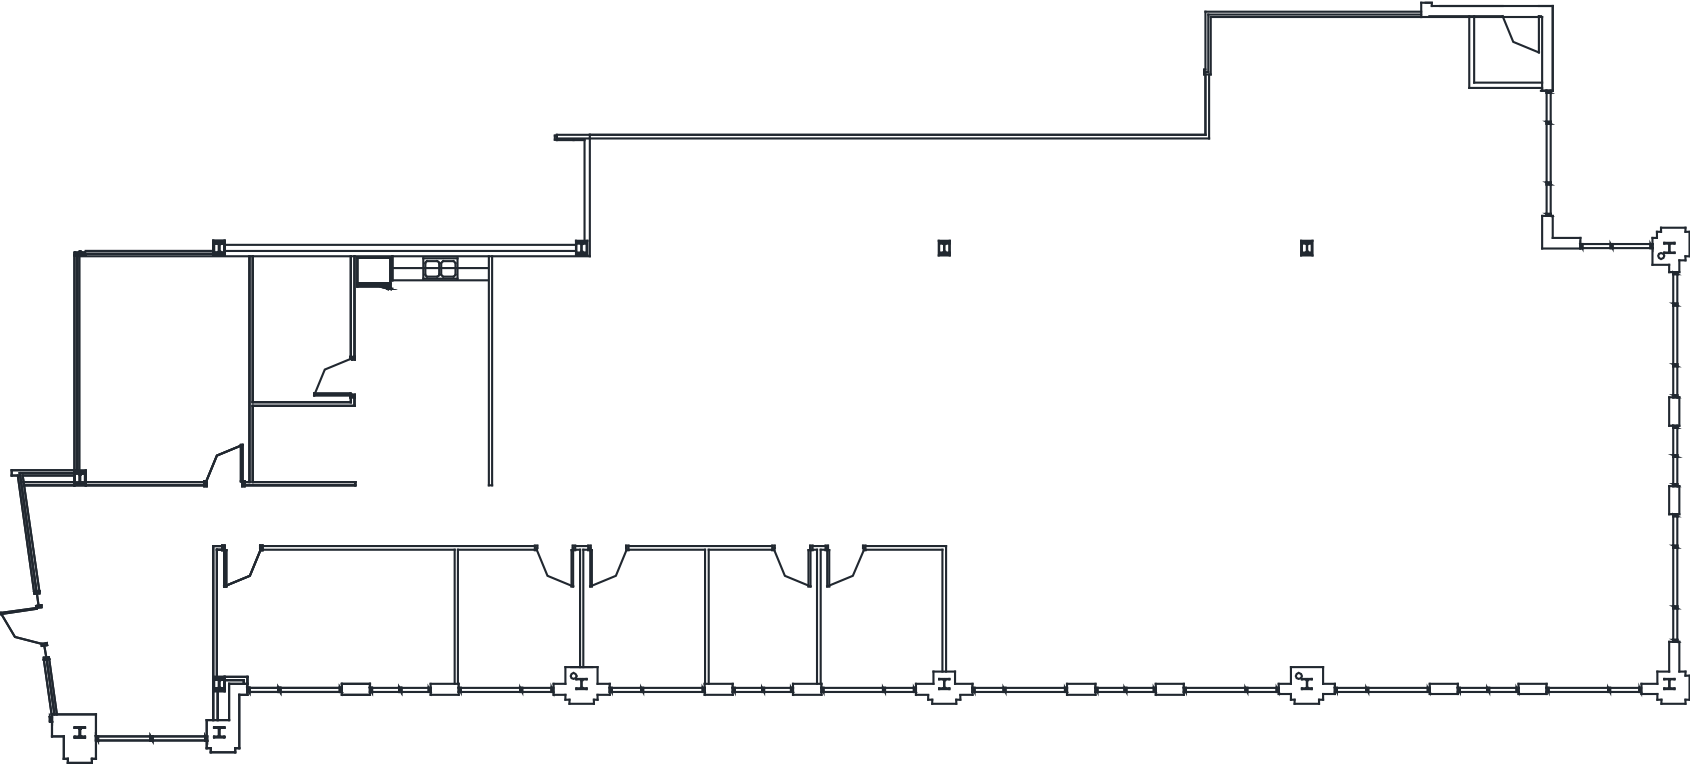

# 4620 CREEKSTONE

4620 Creekstone Drive | Durham

Suite 150 | 6,618 RSF

Disclaimer: The above floor plans are not to scale. Furniture not included. The available space shown is a representative layout.