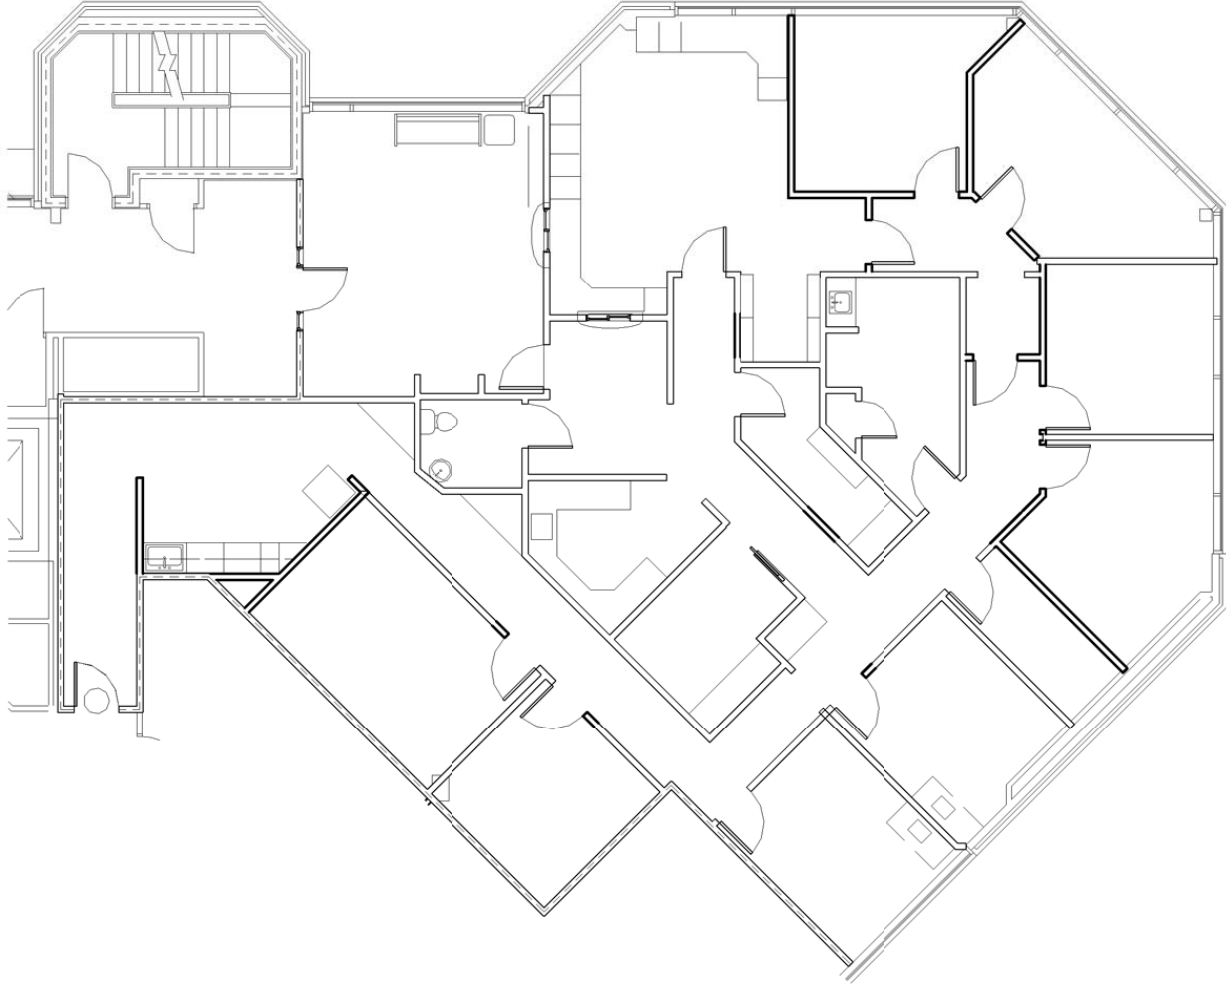

4301 LAKE BOONE

4301 Lake Boone Trail | Raleigh

Suite 210 | 3,791 RSF

Disclaimer: The above floor plans are not to scale. Furniture not included. The available space shown is a representative layout.

JANE DOGGETT, CCIM | 919-875-6614
JANE.DOGGETT@HIGHWOODS.COM