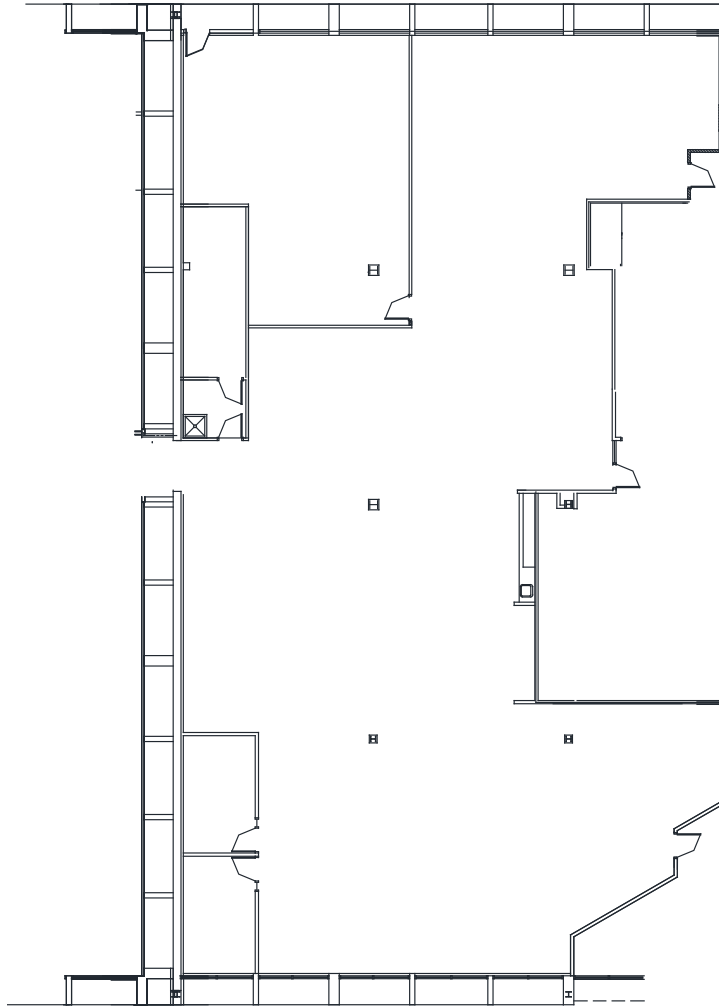

PAMLICO

3306 NC Hwy. 54 | Durham

Building One | Suite 150 | 7,545 SF

Disclaimer: The above floor plans are not to scale. Furniture not included. The available space shown is a representative layout.

ALBAN.BARRUS | 919-875-6664
ALBAN.BARRUS@HIGHWOODS.COM