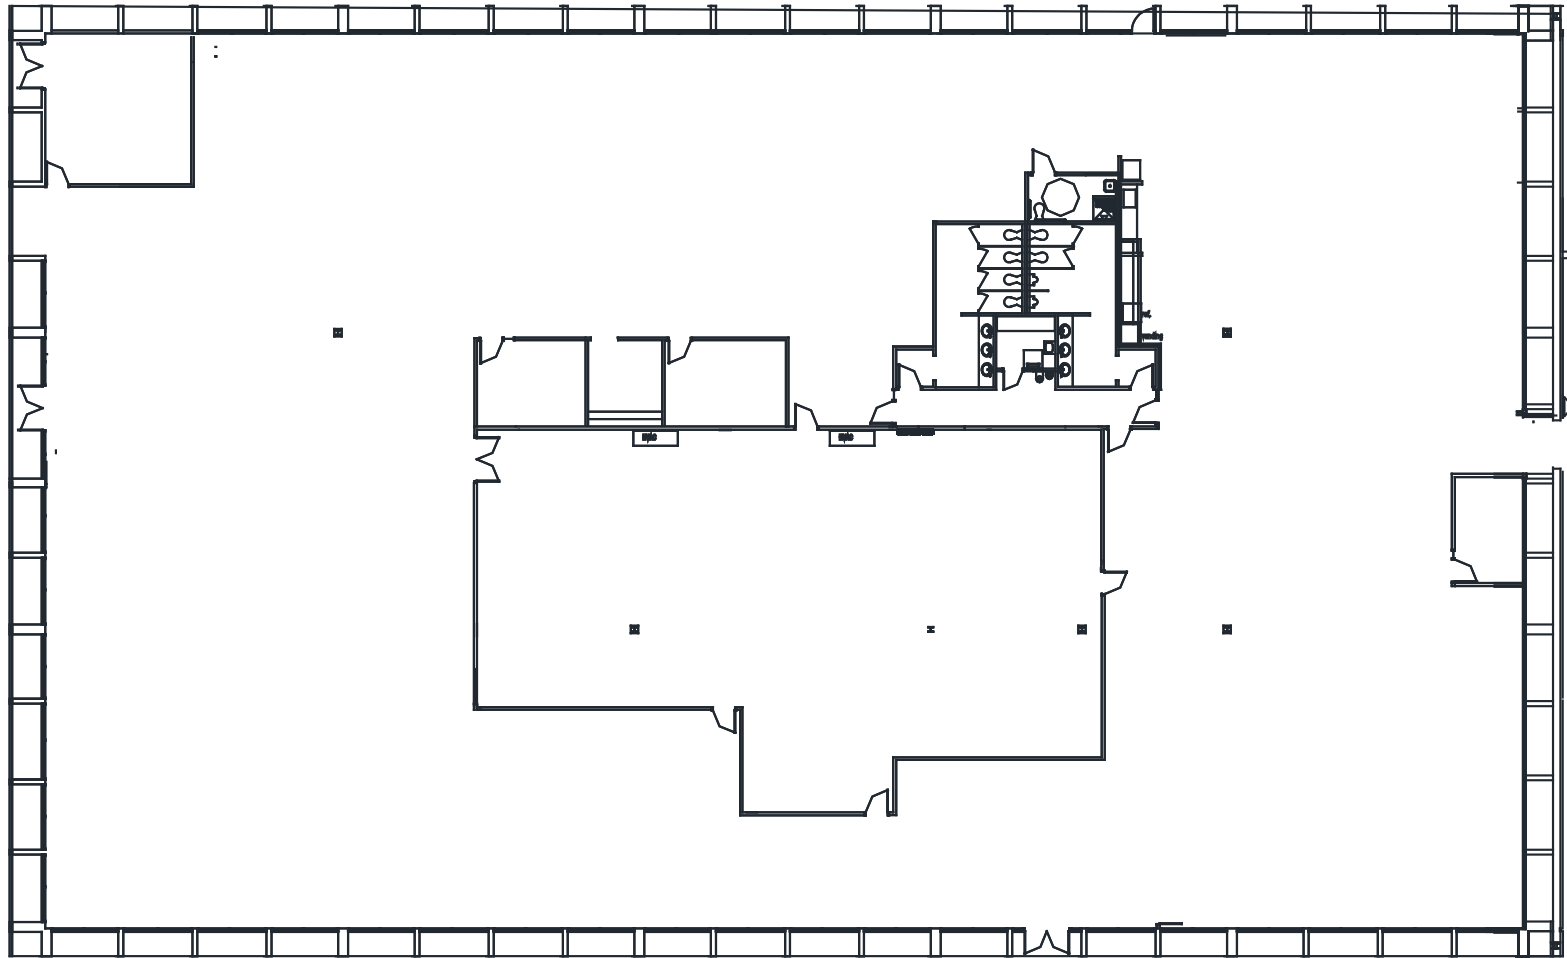

# PAMLICO

3306 NC Hwy. 54 | Durham

**Building One | Suite 100** | 24,135 SF

Disclaimer: The above floor plans are not to scale. Furniture not included. The available space shown is a representative layout.