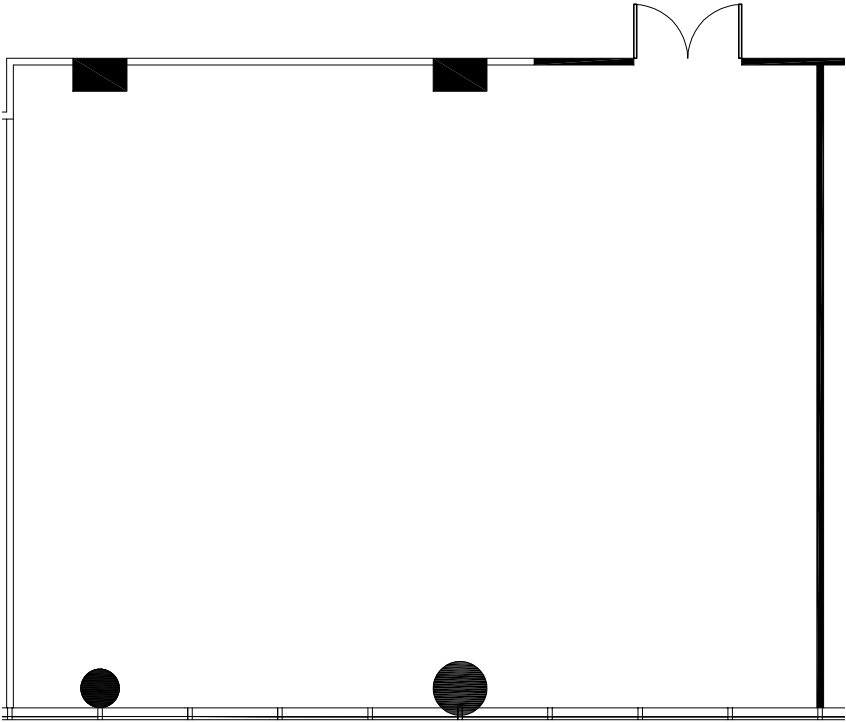

**2635 Century Center**  
2635 Century Parkway  
Atlanta, GA, 30345

Suite 475  
2,878 RSF

**Key Plan**

Disclaimer: The above Floor plans are not to scale.  
The available space shown is believed to be correct but is subject to change.  
02.10.20