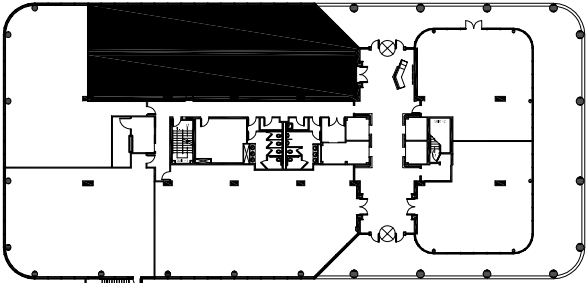

2635 Century Center
2635 Century Parkway
Atlanta, GA, 30345

Suite 120
4,034 RSF

Key Plan

Disclaimer: The above Floor plans are not to scale.
The available space shown is believed to be correct but is subject to change.
07.13.20