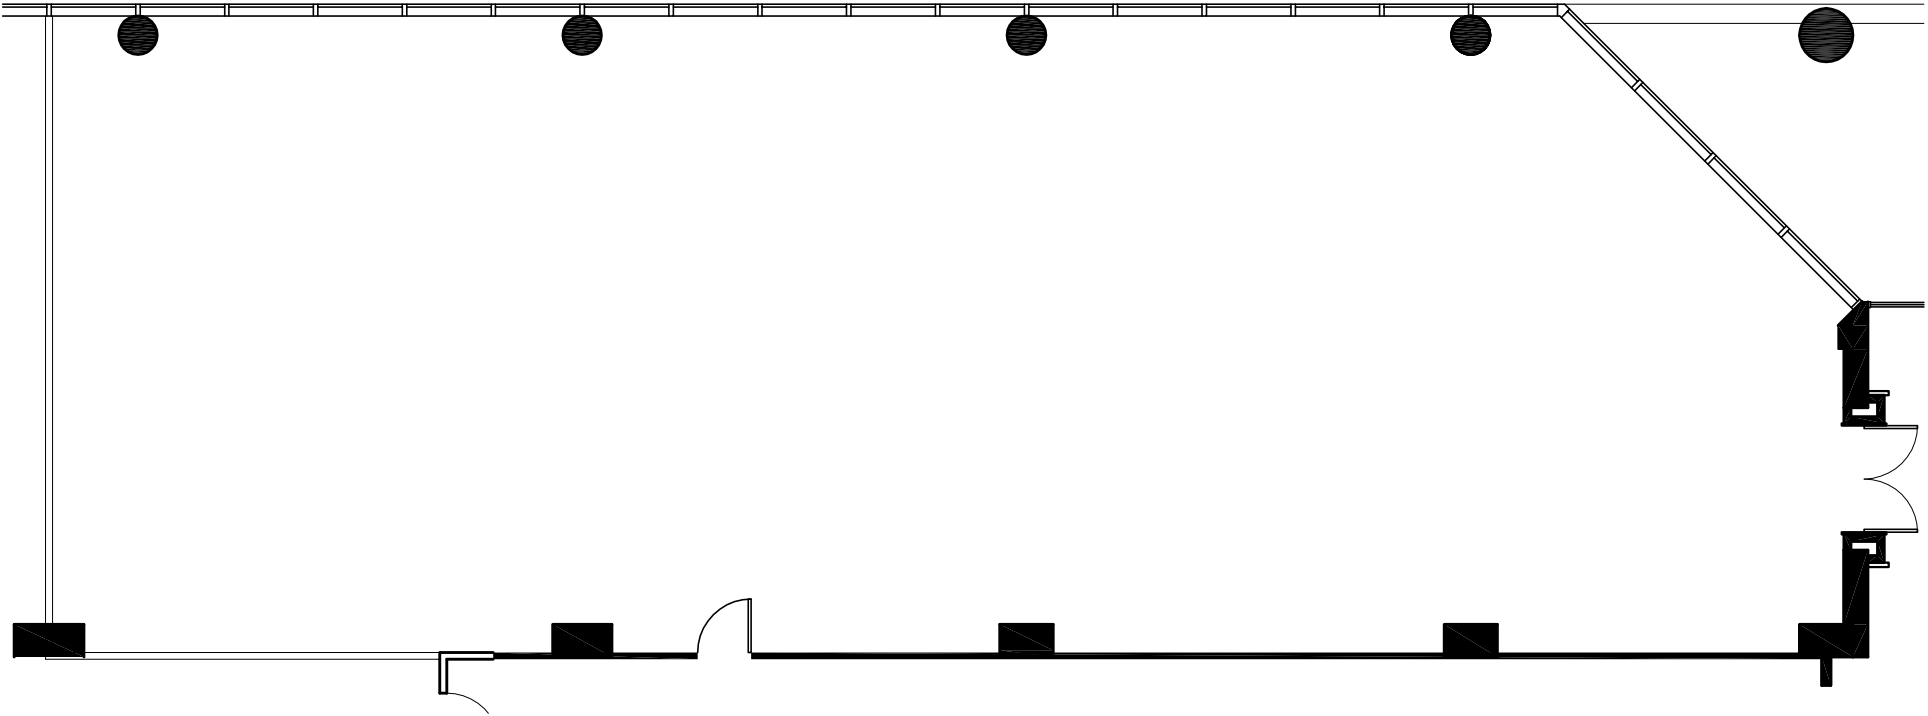

2635 Century Center
2635 Century Parkway
Atlanta, GA, 30345

Suite 120
4,034 RSF

Key Plan

Disclaimer: The above Floor plans are not to scale.
The available space shown is believed to be correct but is subject to change.
07.13.20