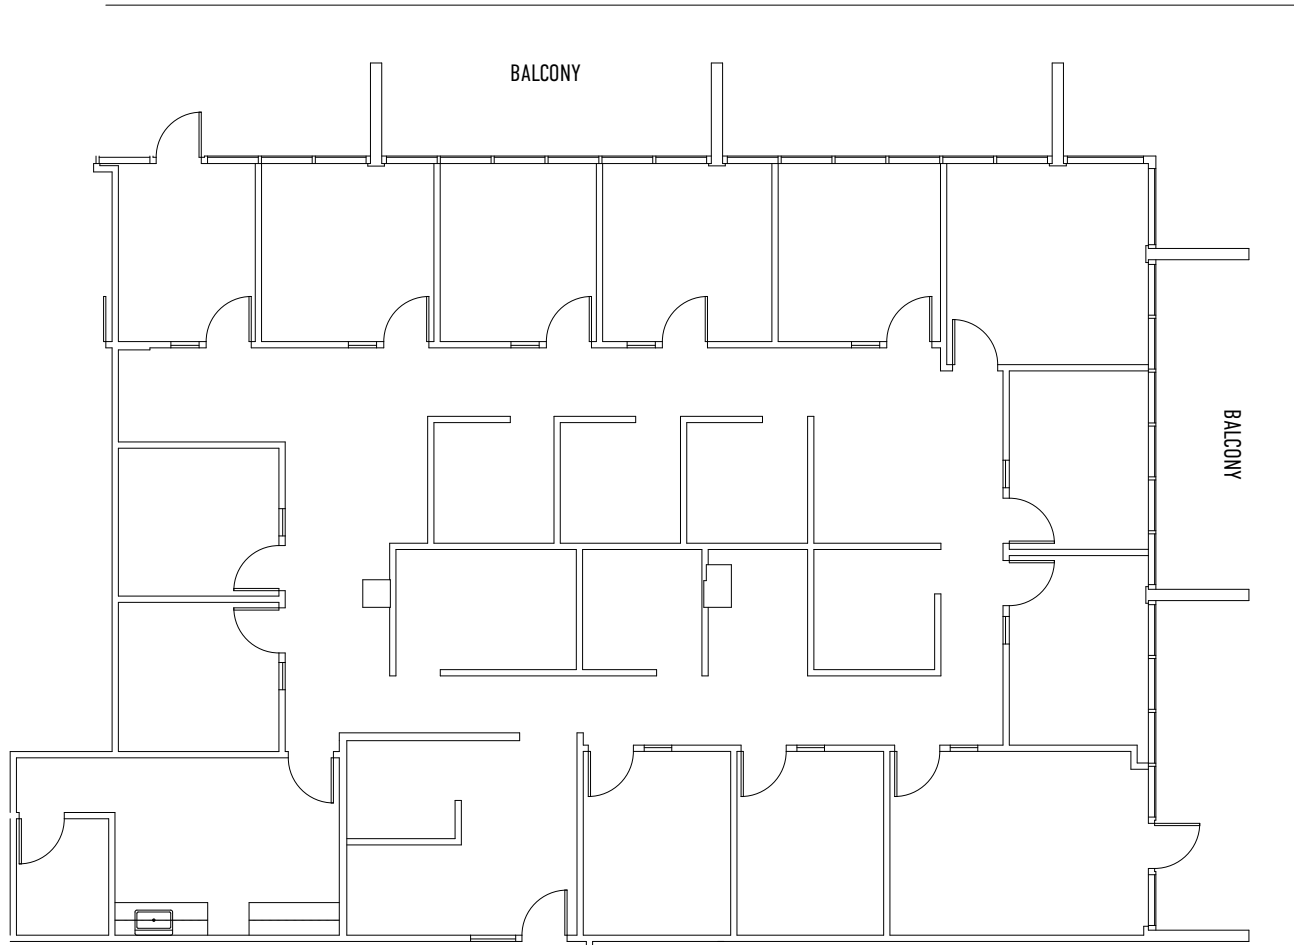

1800 Eller Drive
Fort Lauderdale, FL 33316

Suite 212
4,418 rsf

Jordan Wean
(407) 849-2624

Disclaimer: The above floor plans are not to scale.
The available space shown is believed to be correct but is subject to change.