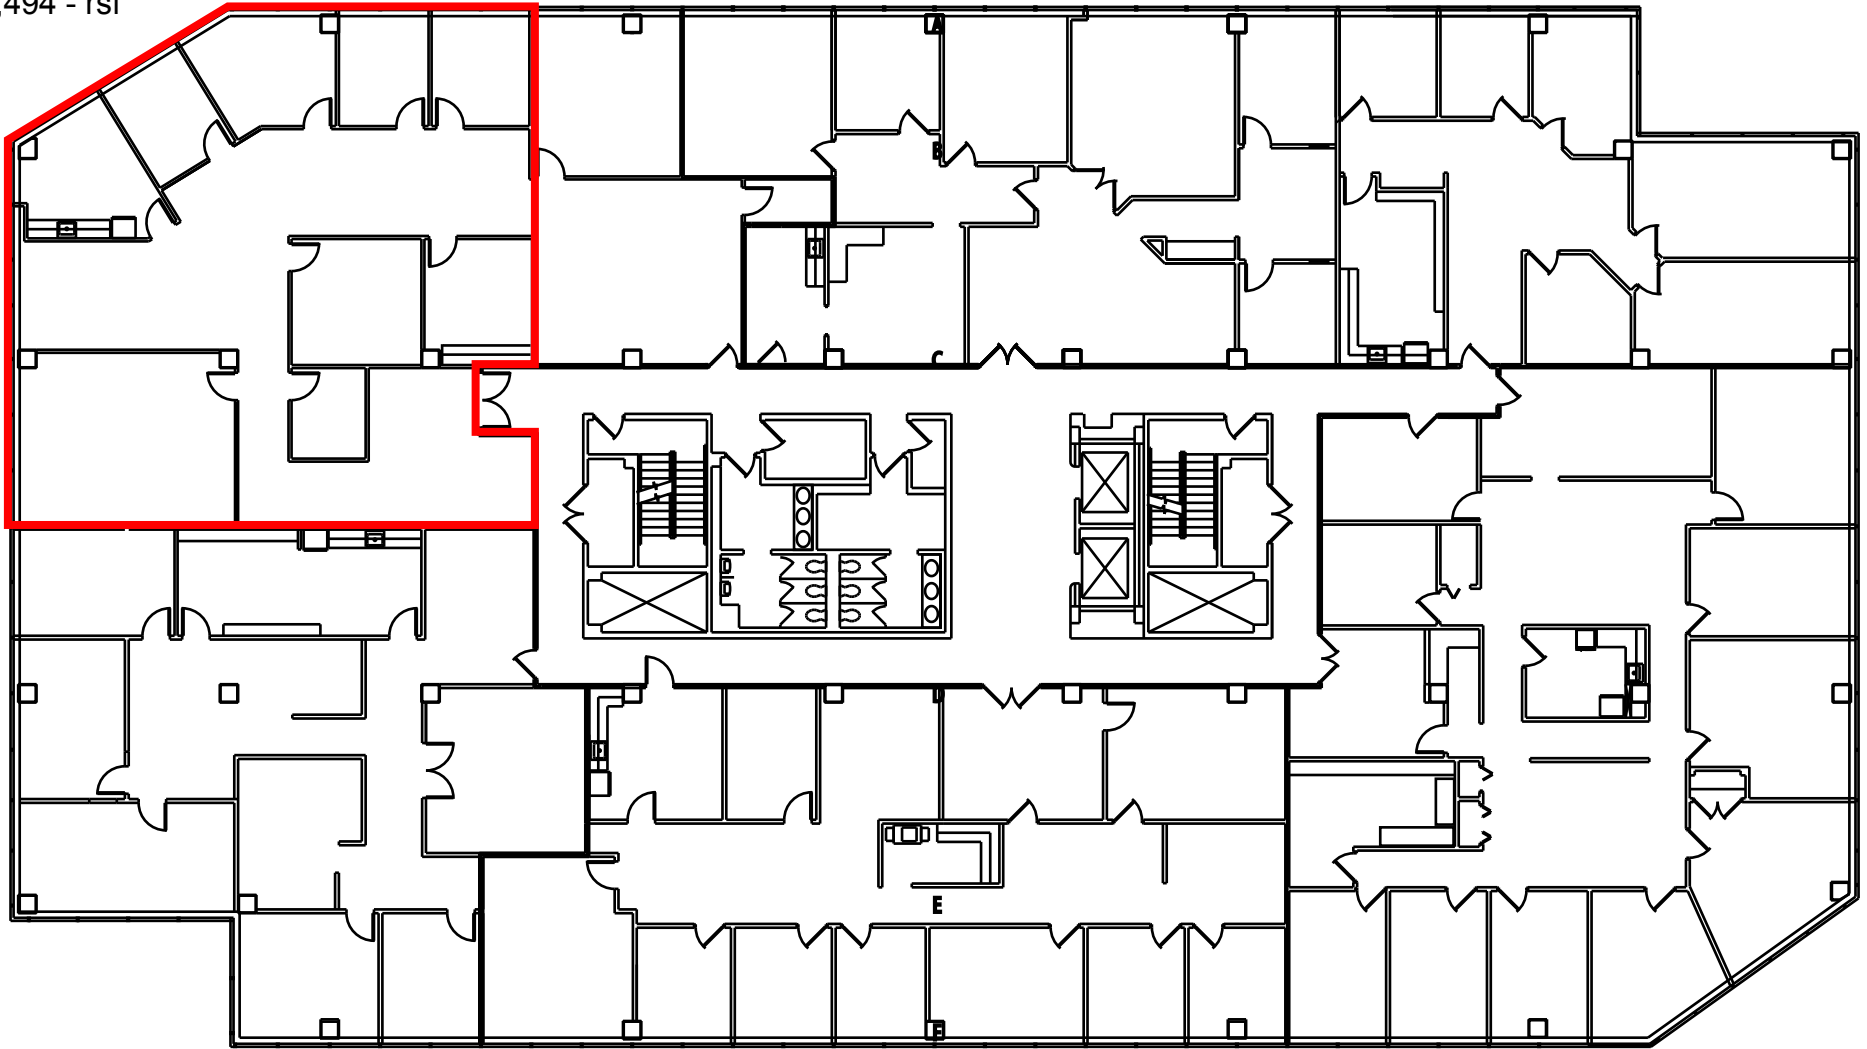

Harpeth On The Green II

109 Westpark Drive
Brentwood, TN 37027
(615) 320-5566

Suite 340
3,494 - rsf

Disclaimer: The above floor plans are not to scale.
The available space shown is believed to be correct but is subject to change.