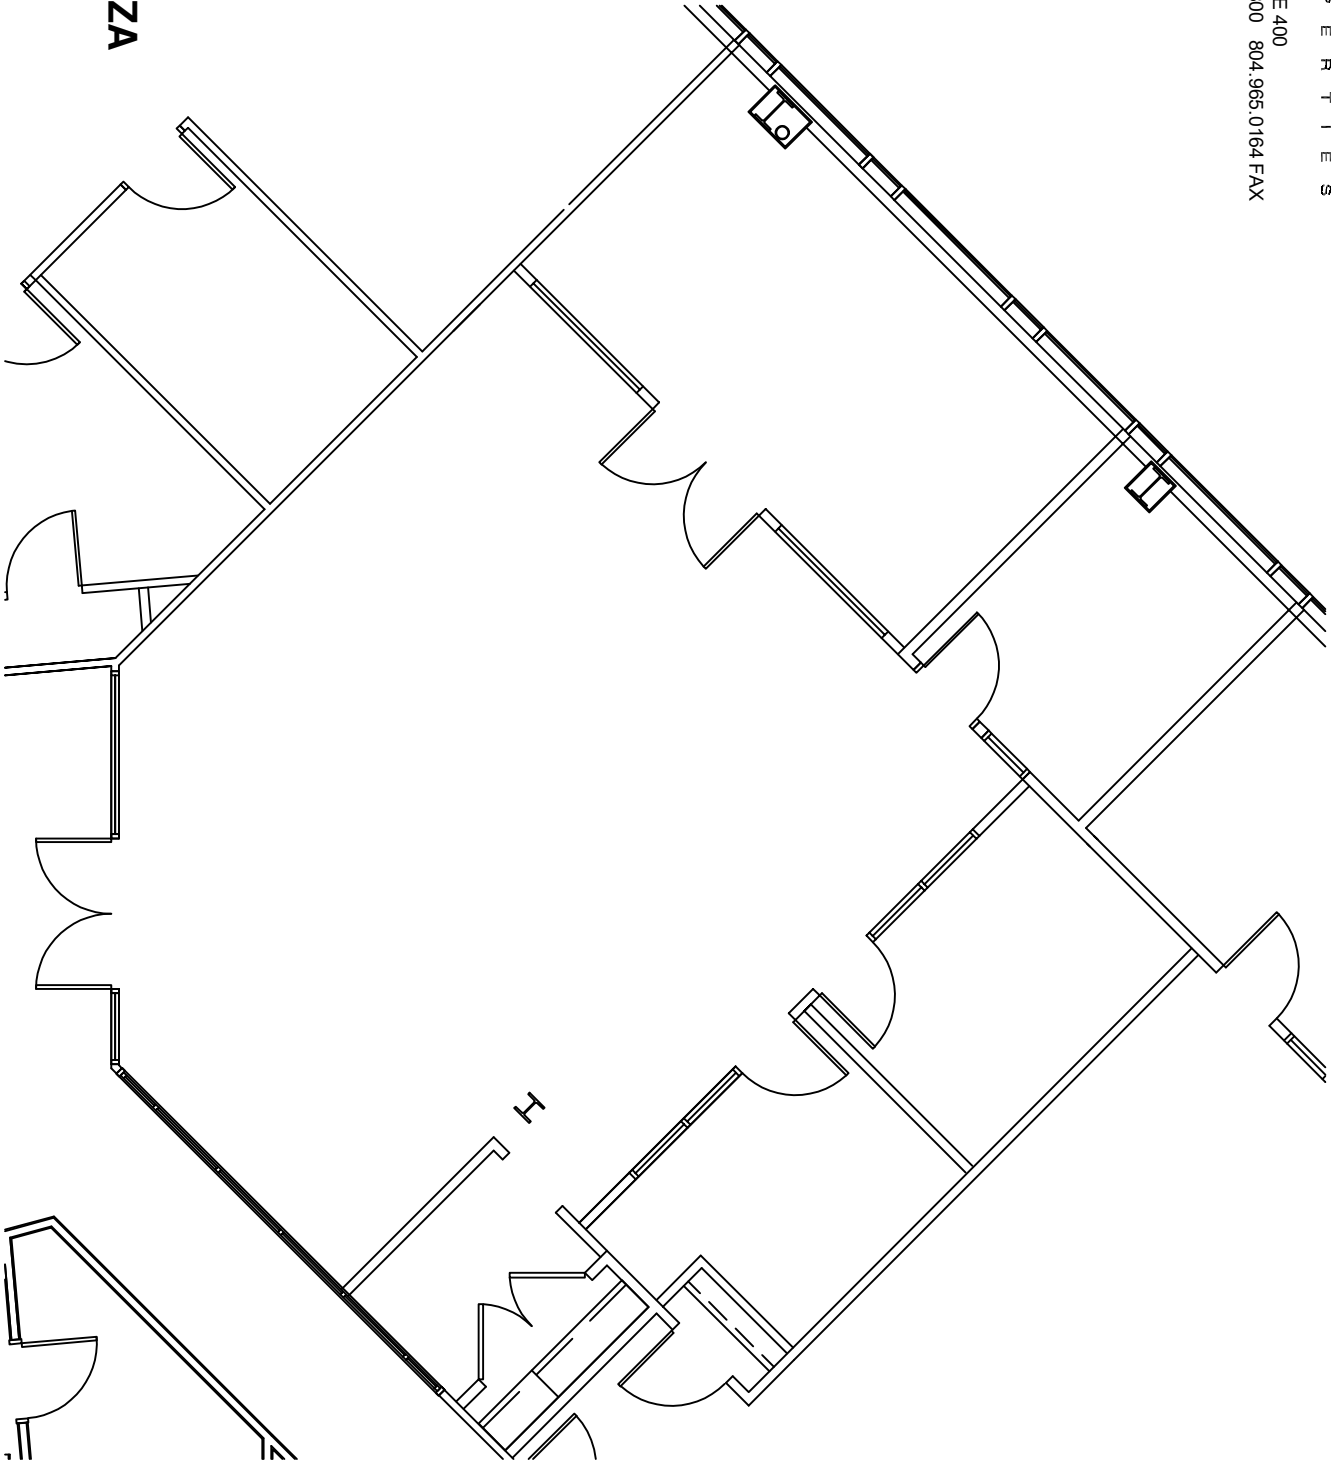

PLANNING AND DESIGN
4501 HIGHWOODS PARKWAY, SUITE 400
GLEN ALLEN, VA 23060 804.747.7800 804.965.0164 FAX

HIGHWOODS PLAZA

SUITE 140

1,595 U.S.F.

1,786 R.S.F.

4470 COX ROAD

GLEN ALLEN, VA

DRAWN BY: K.NEWTON
DATE: 11.13.2019
SCALE: 1/8"=1'-0"
CAD FILE: 9909-FL1A.DWG