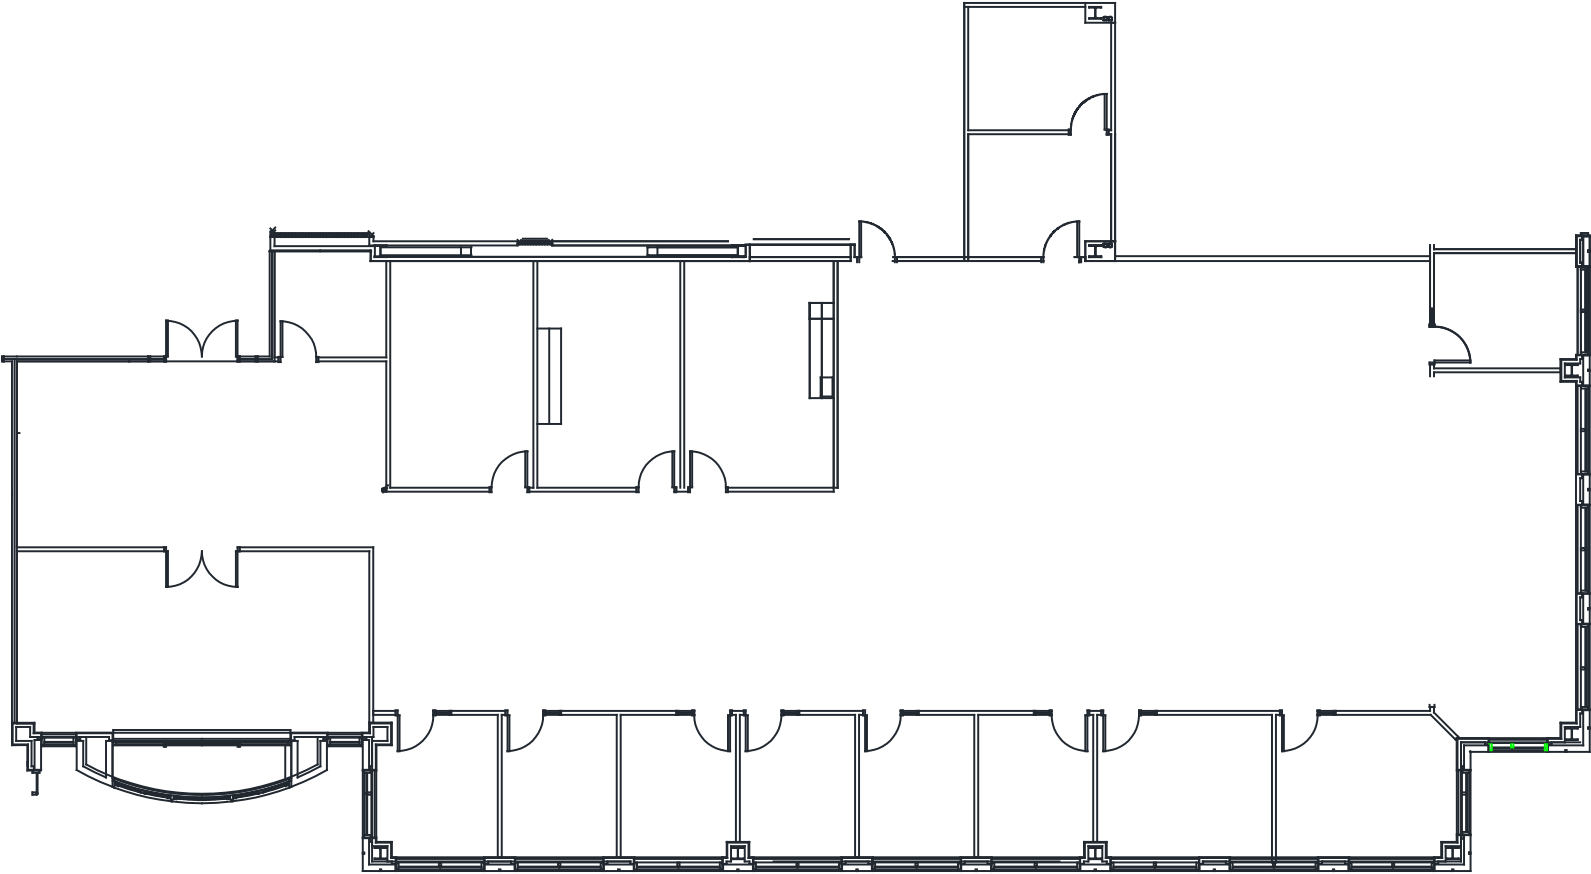

**GlenLake Four**

4141 ParkLake Avenue  
Raleigh, NC 27612  
(919) 872-4924

Suite 530  
7,345 RSF

Disclaimer: The above floor plans are not to scale.  
The available space shown is believed to be correct but is subject to change.