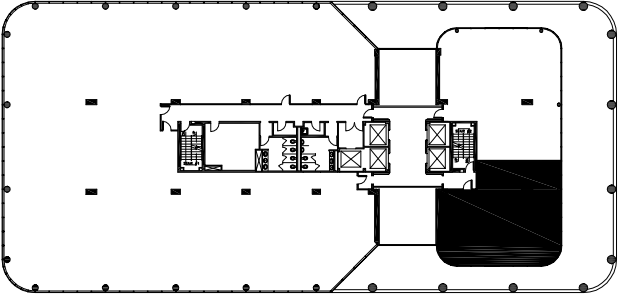

2635 Century Center
2635 Century Center
Atlanta, GA 30345

Suite 230
1,677 RSF

Key Plan

Disclaimer: The above floor plans are not to scale.
The available space shown is believed to be correct but is subject to change.
12.05.17