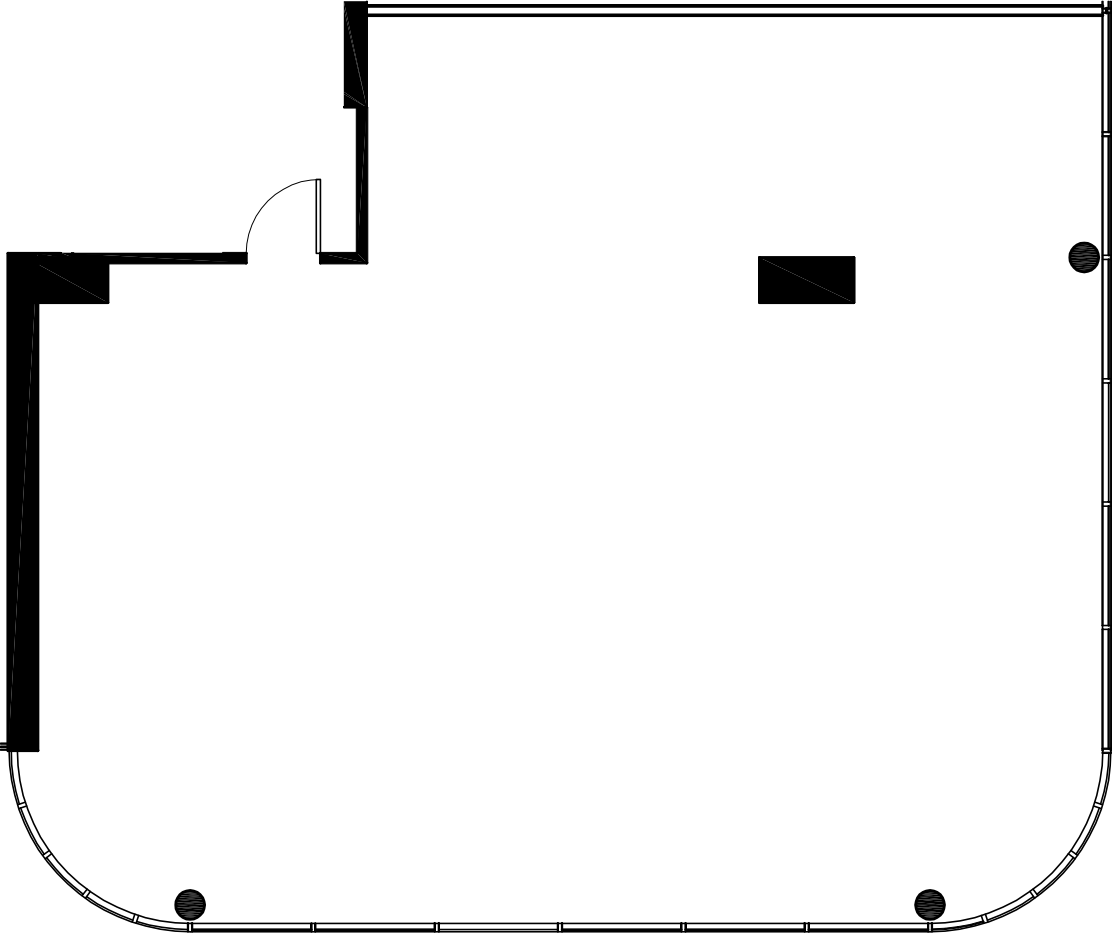

2635 Century Center
2635 Century Center
Atlanta, GA 30345

Suite 230
1,677 RSF

Key Plan

Disclaimer: The above floor plans are not to scale.
The available space shown is believed to be correct but is subject to change.
12.05.17