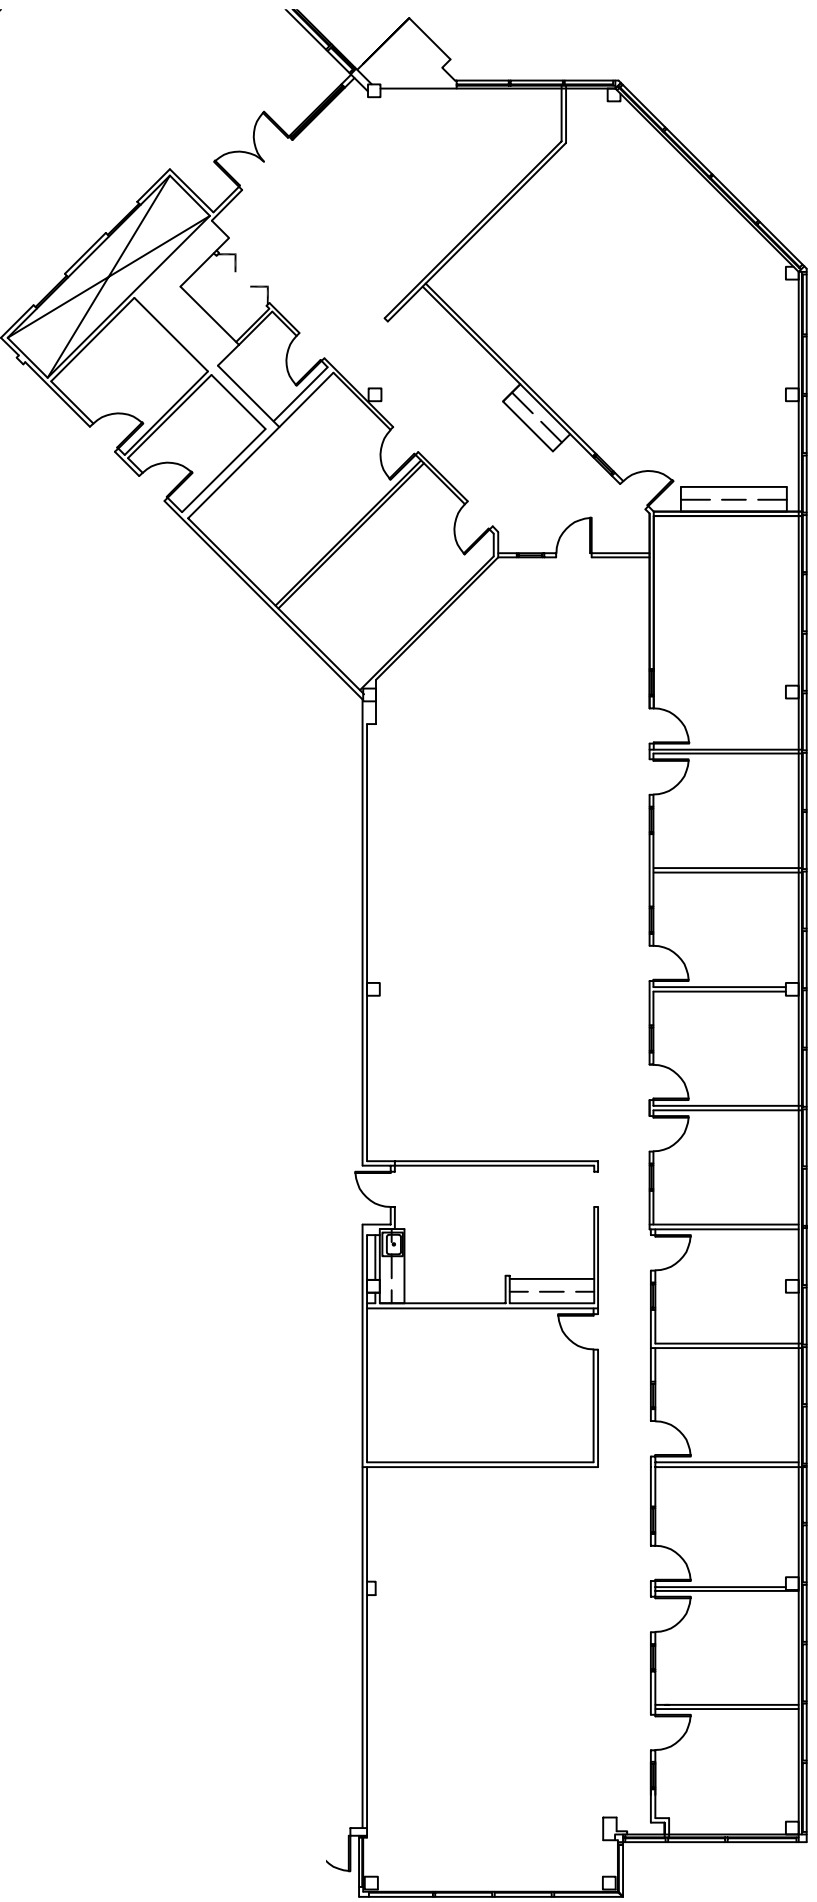

P R O P E R T I E S

PLANNING AND DESIGN
4501 HIGHWOODS PARKWAY, SUITE 400
GLEN ALLEN, VA 23060 804.747.7800 804.965.0164 FAX

NORTH PARK

SUITE 160
5,972 U.S.F.
6,688 R.S.F.
4701 COX ROAD
GLEN ALLEN, VA

DRAWN BY: K. NEWTON
DATE: 06.19.2019
SCALE: N.T.S.
CAD FILE: 9760-FL.1.DWG