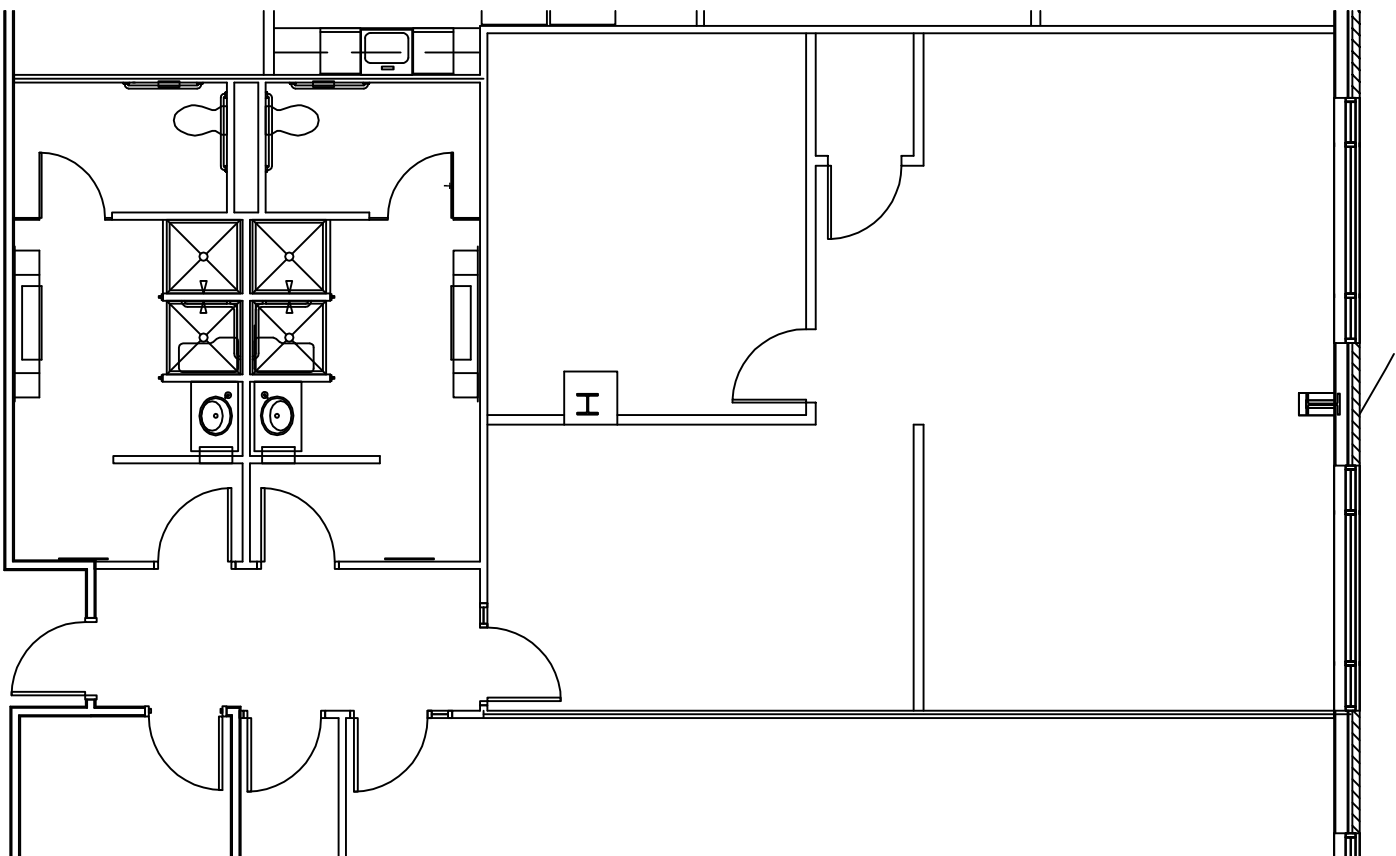

**HIGHWOODS PLAZA**  
SUITE 160  
987 U.S.F.  
1,105 R.S.F.  
4470 COX ROAD  
GLEN ALLEN, VA

DRAWN BY: K. NEWTON  
DATE: 2-24-17  
SCALE: 1/8" = 1'-0"  
CAD FILE: 9909-FL1A.DWG