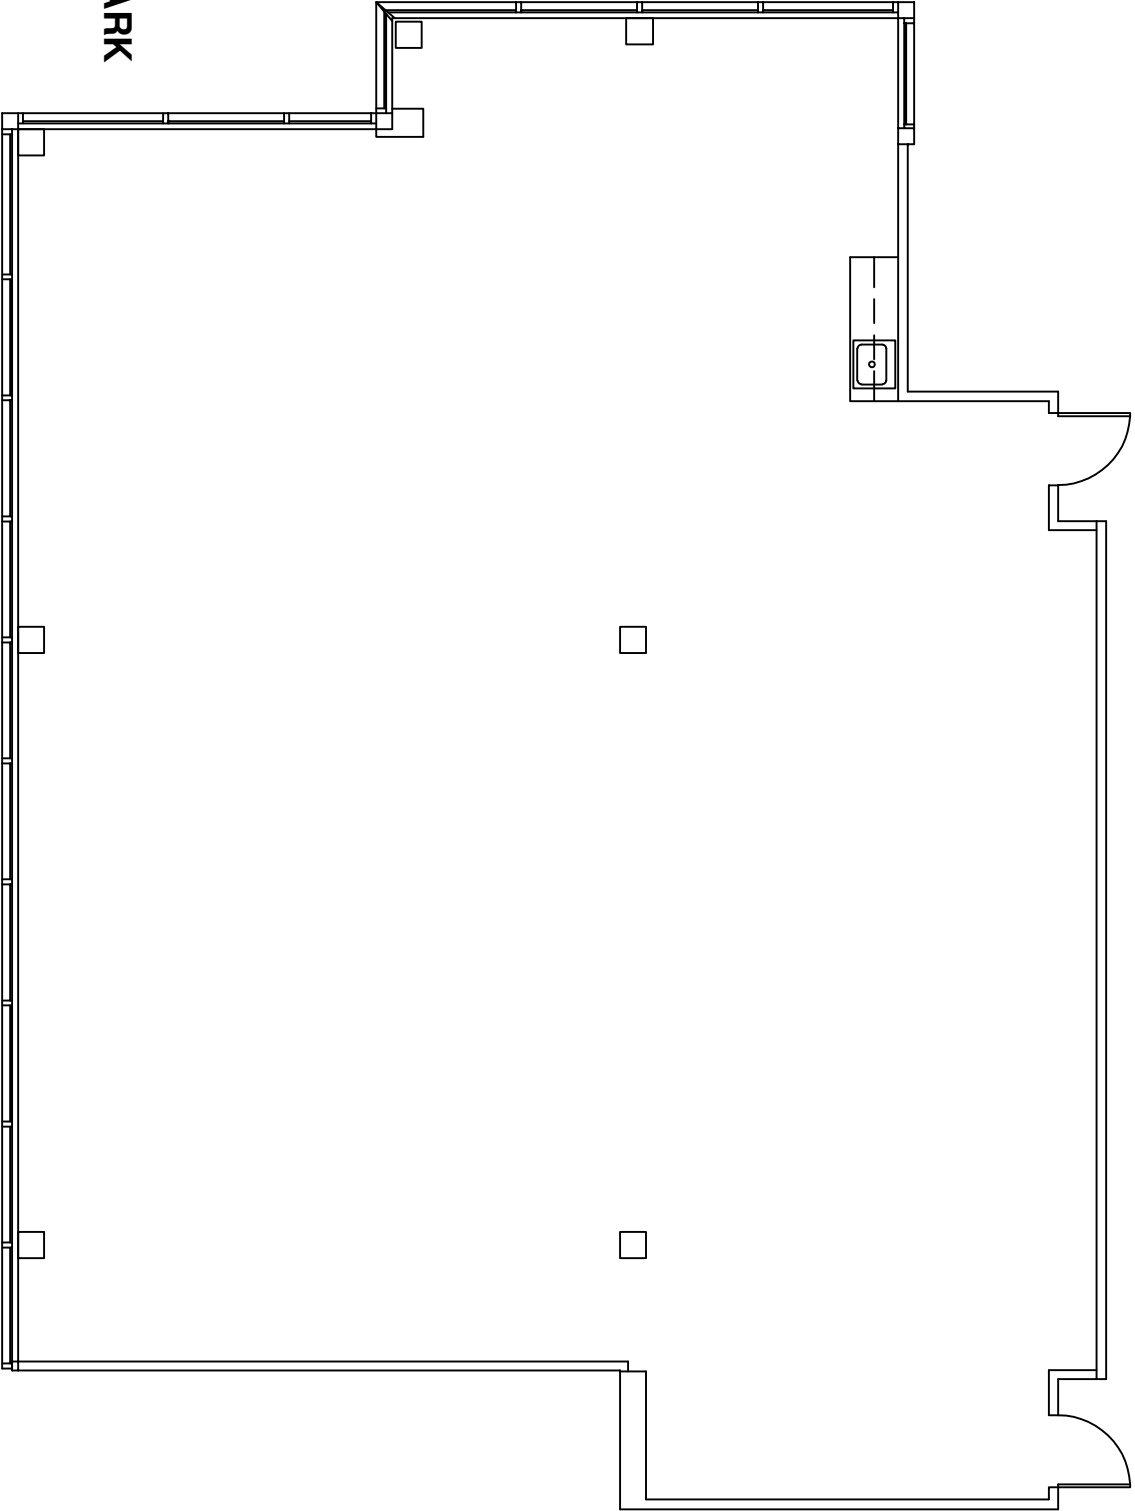

P R O P E R T I E S

PLANNING AND DESIGN
4501 HIGHWOODS PARKWAY, SUITE 400
GLEN ALLEN, VA 23060 804.747.7800 804.965.0164 FAX

NORTH PARK

SUITE 125

2,551 U.S.F.

2,857 R.S.F.

4701 COX ROAD

GLEN ALLEN, VA

DRAWN BY: C.TERRY
DATE: 03.07.19
SCALE: 1/8"=1'-0"
CAD FILE: 9760-FL1.DWG