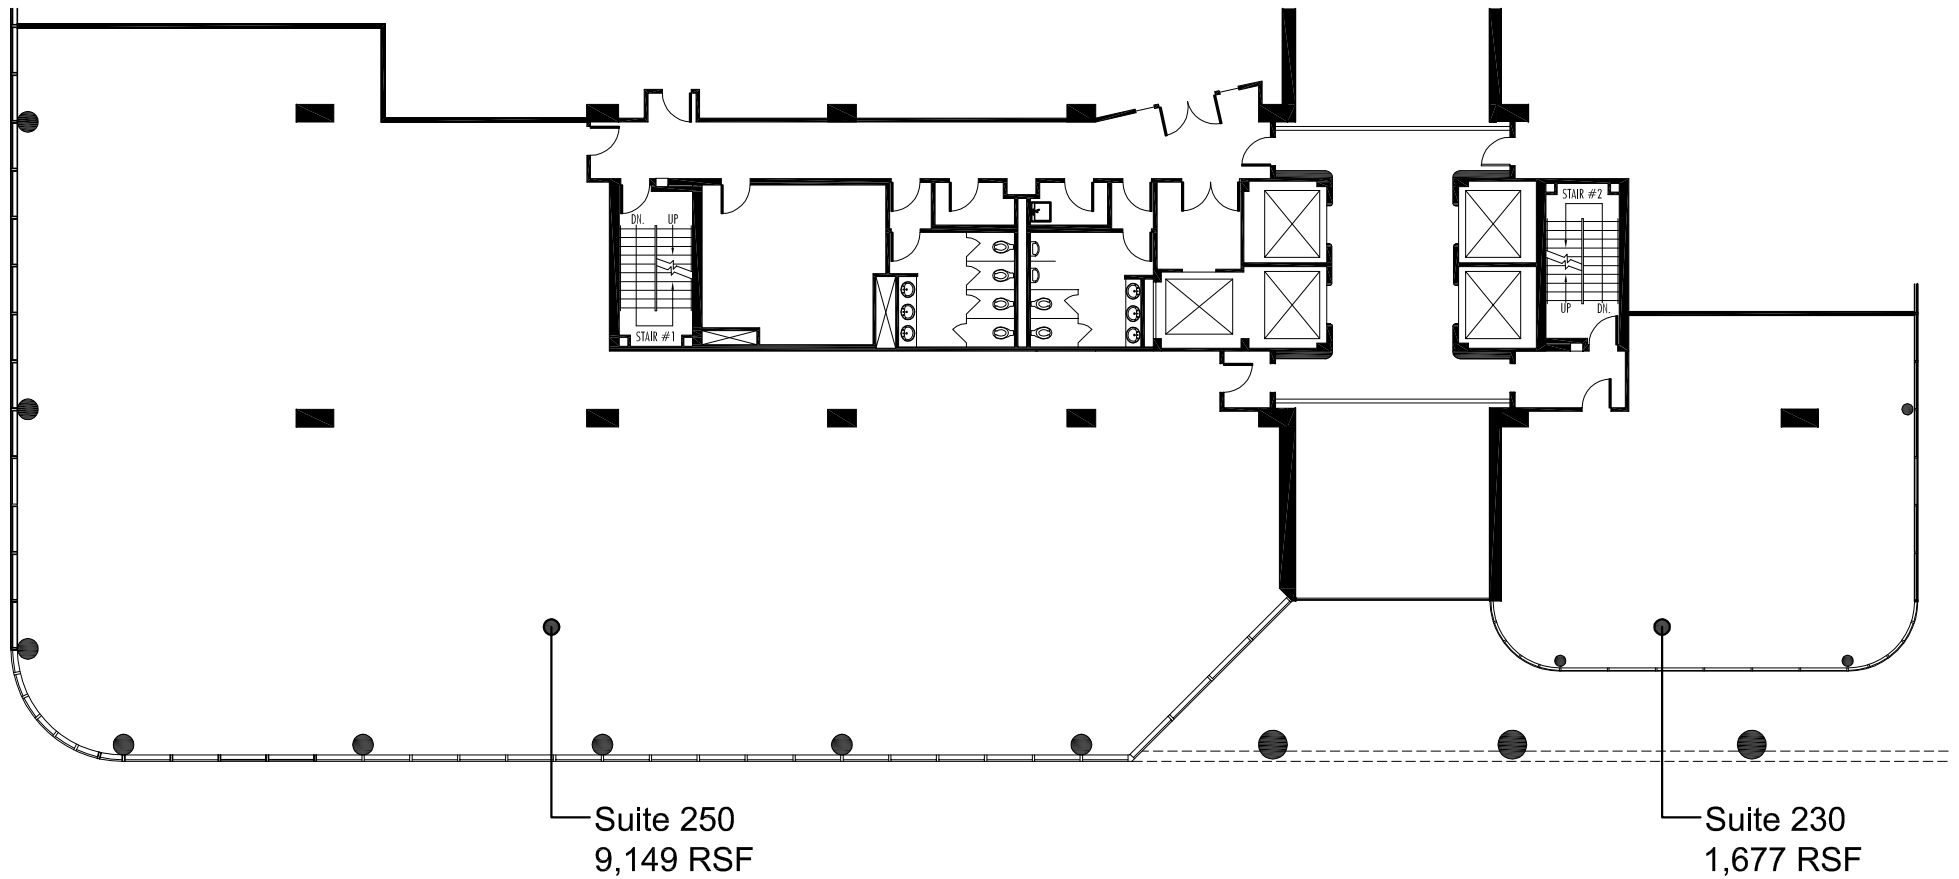

**2635 Century Center**  
2635 Century Parkway  
Atlanta, GA, 30345

Suite 230 & Suite 250  
10,826 RSF

**Key Plan**

Suite 250  
9,149 RSF

Suite 230  
1,677 RSF

Disclaimer: The above Floor plans are not to scale.  
The available space shown is believed to be correct but is subject to change.  
12.21.18