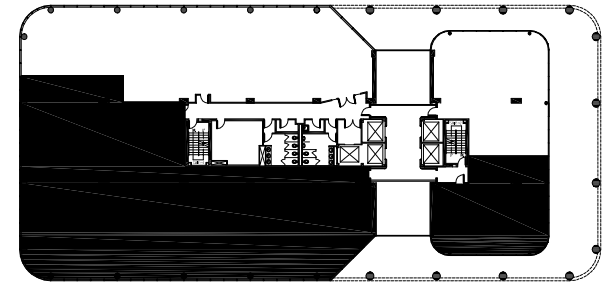

**2635 Century Center**  
2635 Century Parkway  
Atlanta, GA, 30345

Suite 230 & Suite 250  
10,826 RSF

**Key Plan**

Suite 250  
9,149 RSF

Suite 230  
1,677 RSF

Disclaimer: The above Floor plans are not to scale.  
The available space shown is believed to be correct but is subject to change.  
12.21.18