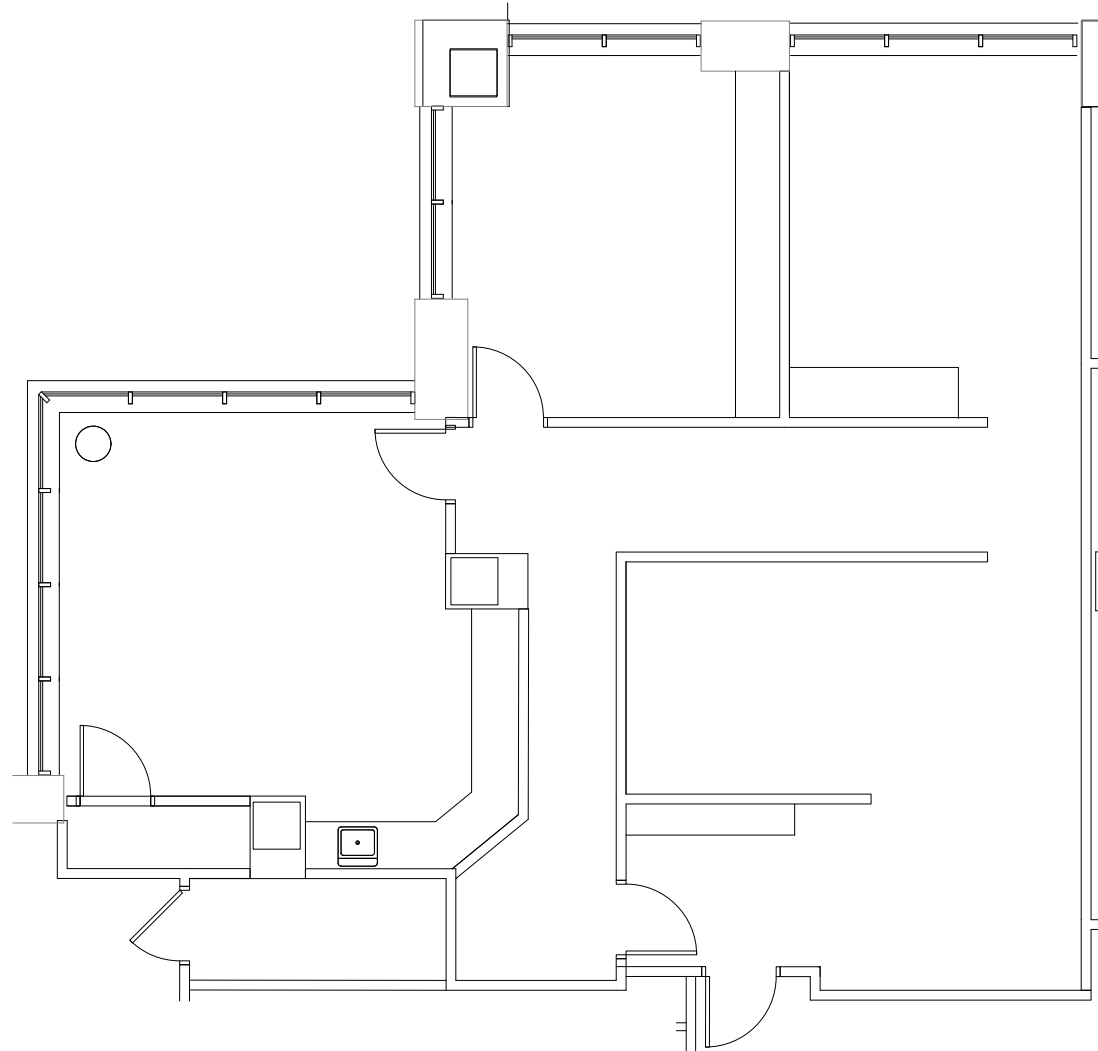

# 150 FAYETTEVILLE

150 Fayetteville Street | Raleigh

Suite 1160 | 1,704 RSF

Disclaimer: The above floor plans are not to scale. Furniture not included. The available space shown is a representative layout.