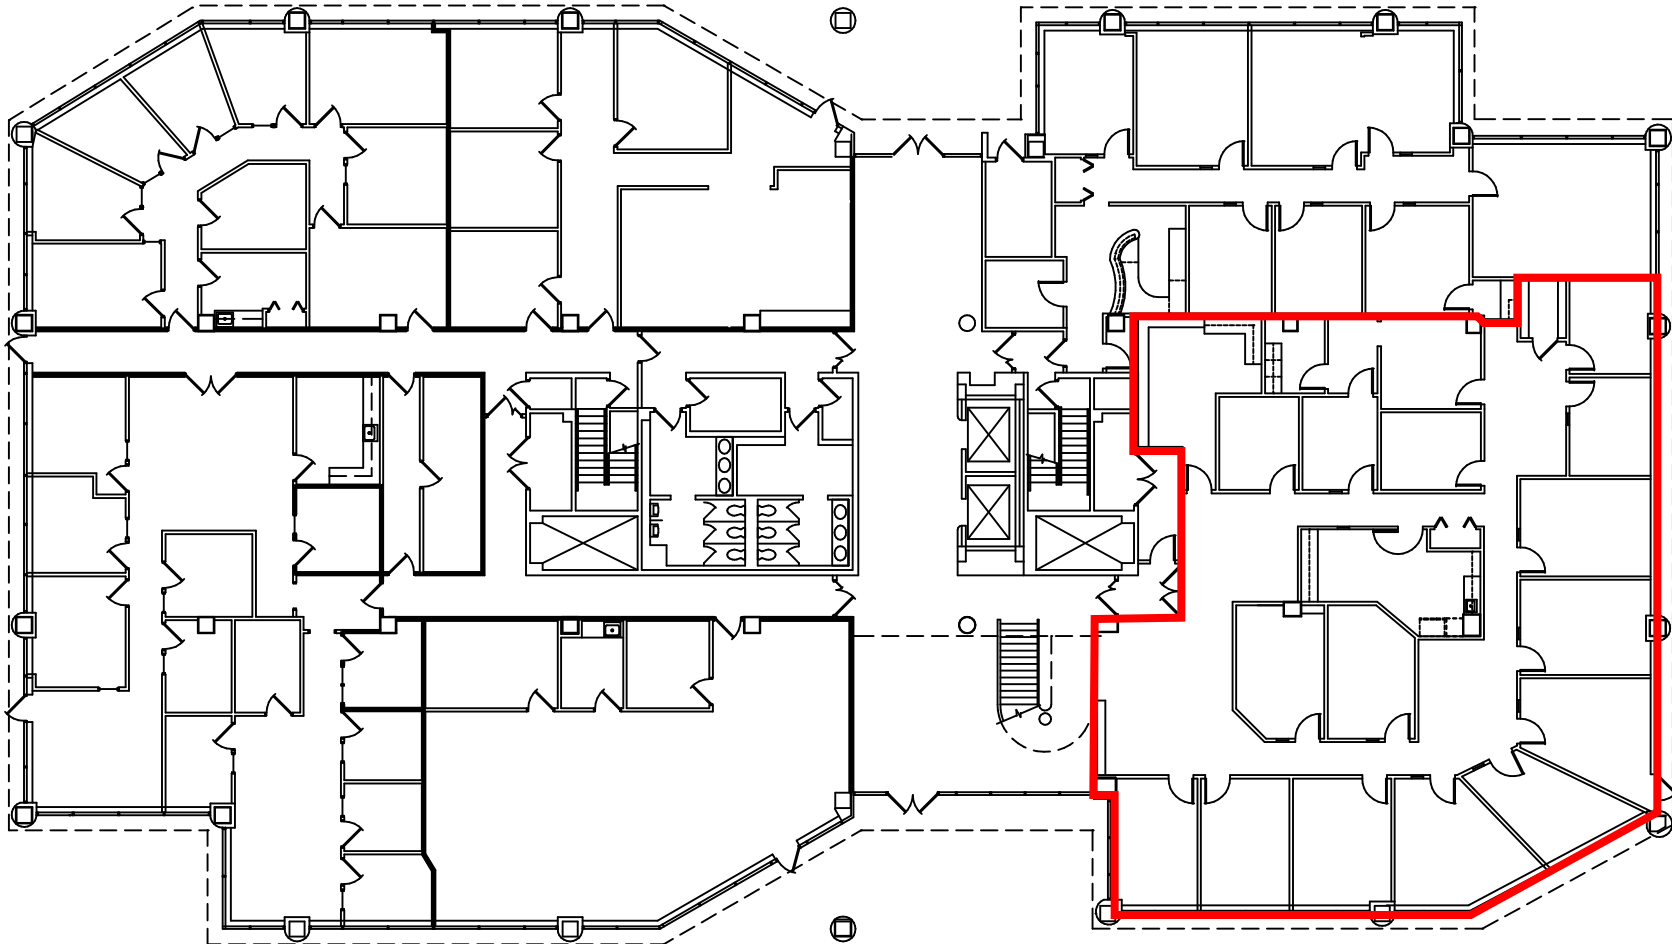

**Harpeth On The Green II**

109 Westpark Drive  
Brentwood, TN 37027  
(615) 320-5566

Suite 180  
5,160 - rsf

Disclaimer: The above floor plans are not to scale.  
The available space shown is believed to be correct but is subject to change.