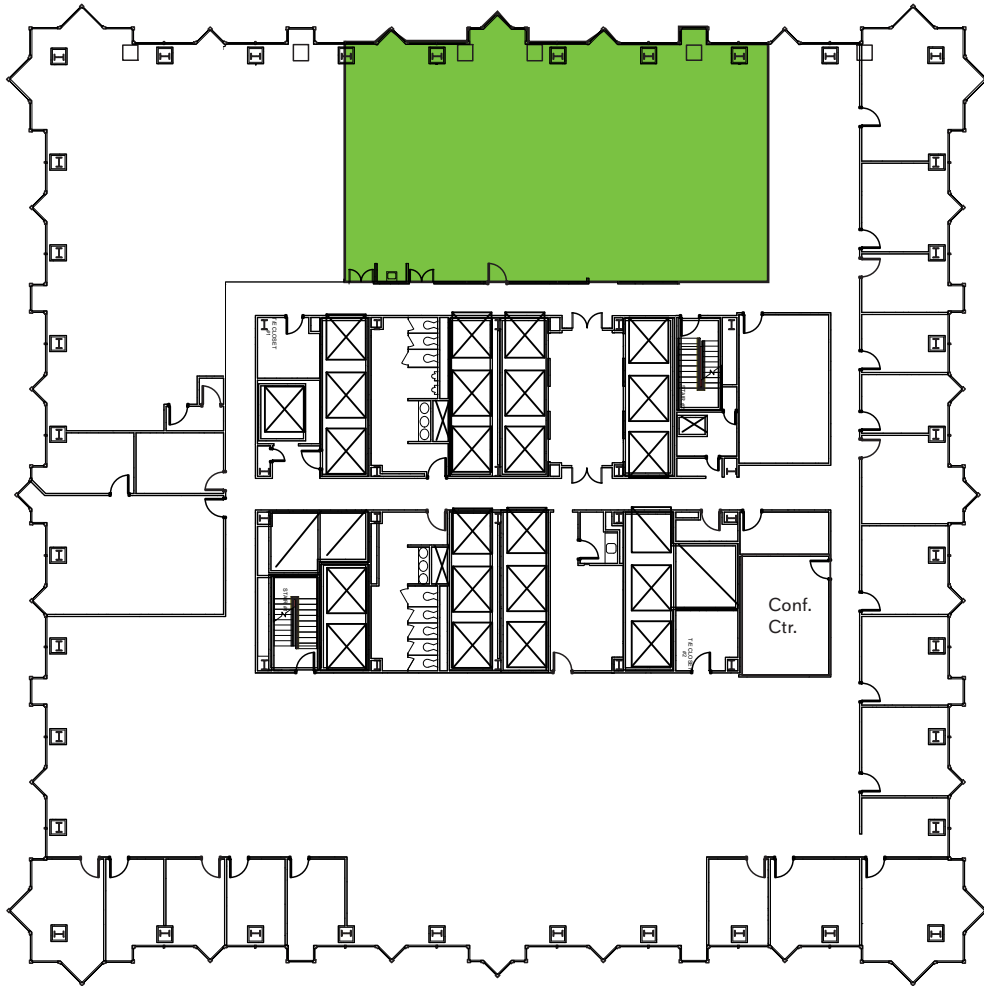

Stanwix St
Wintergarden

Plaza

**ONE
PPG
PLACE**

3,750 SF Available

Floor

8