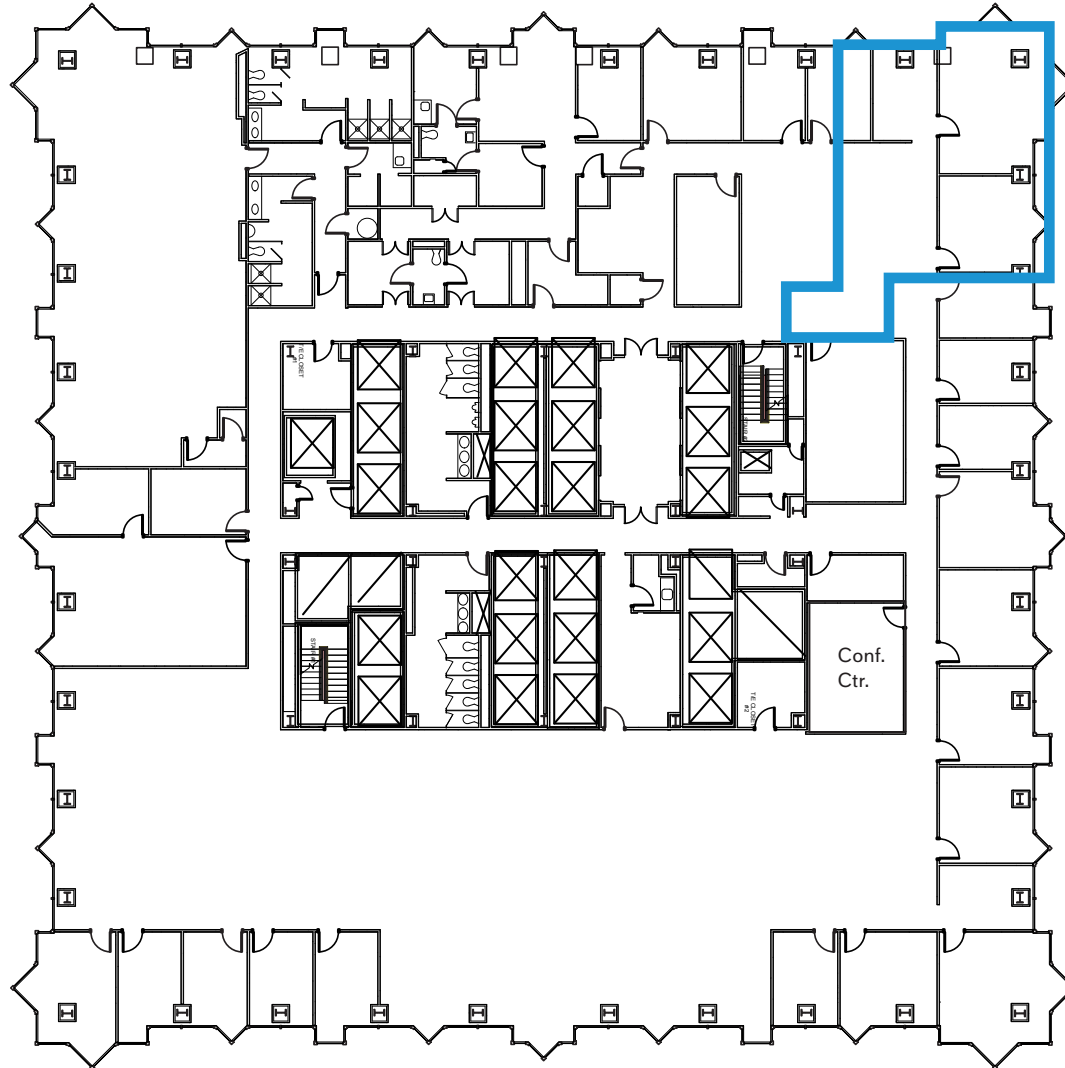

One PPG Place

1 PPG Place
Pittsburgh, PA 15222
(412) 434-1900

Suite 800
1,429 RSF

Disclaimer: The above floor plans are not to scale.
The available space shown is believed to be correct but is subject to change.