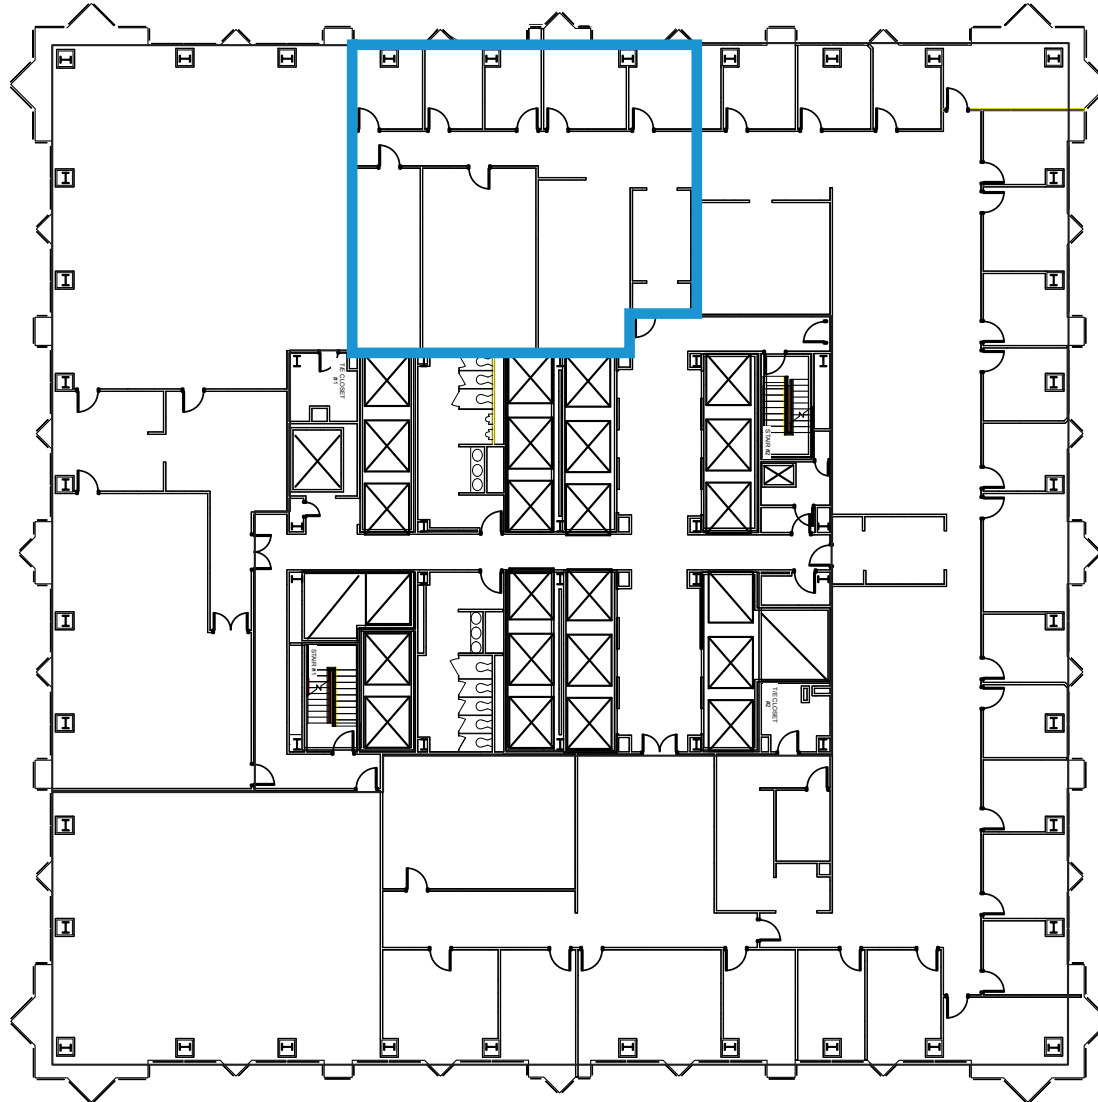

**One PPG Place**

1 PPG Place  
Pittsburgh, PA 15222  
(412) 434-1900

Suite 1200  
2,876 RSF

Disclaimer: The above floor plans are not to scale.  
The available space shown is believed to be correct but is subject to change.