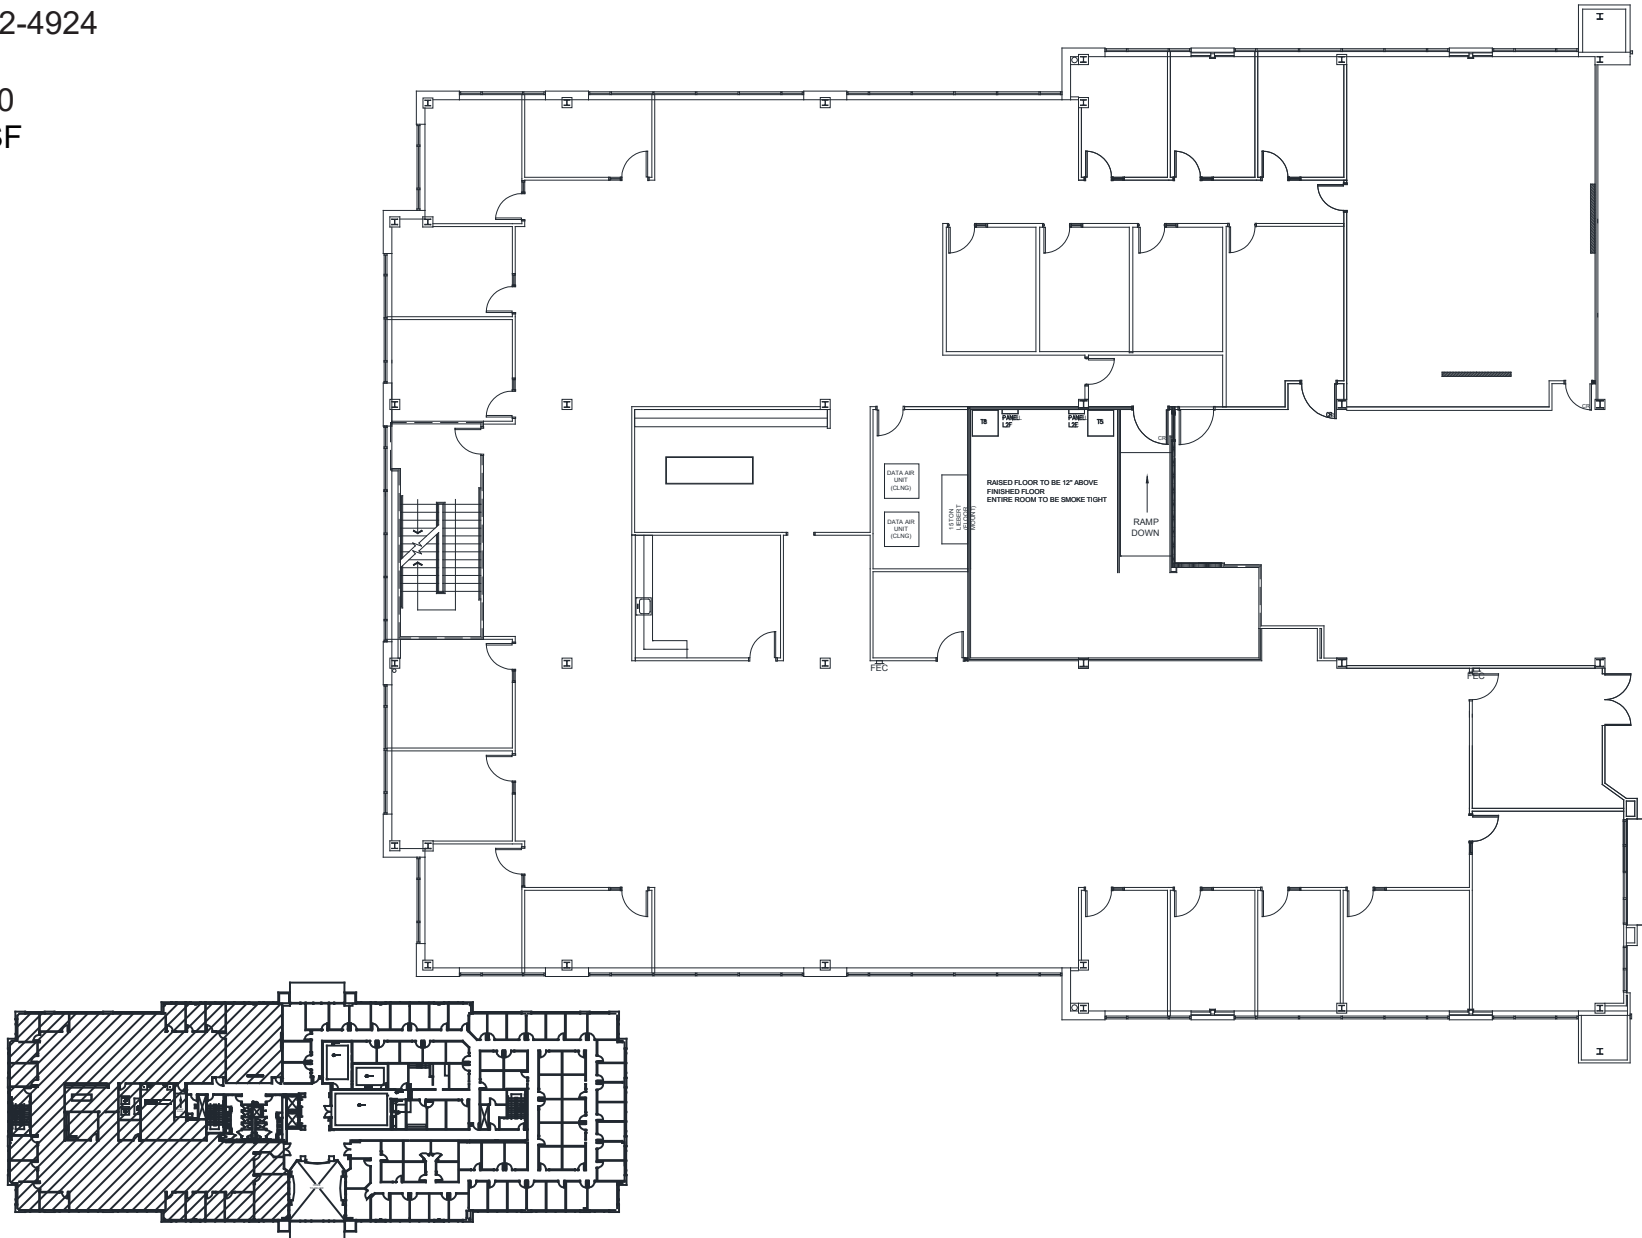

1000 CentreGreen Way
Cary, NC 27513
(919) 872-4924

Suite 250
13,281 SF

Disclaimer: The above floor plans are not to scale.
The available space shown is a representative layout.