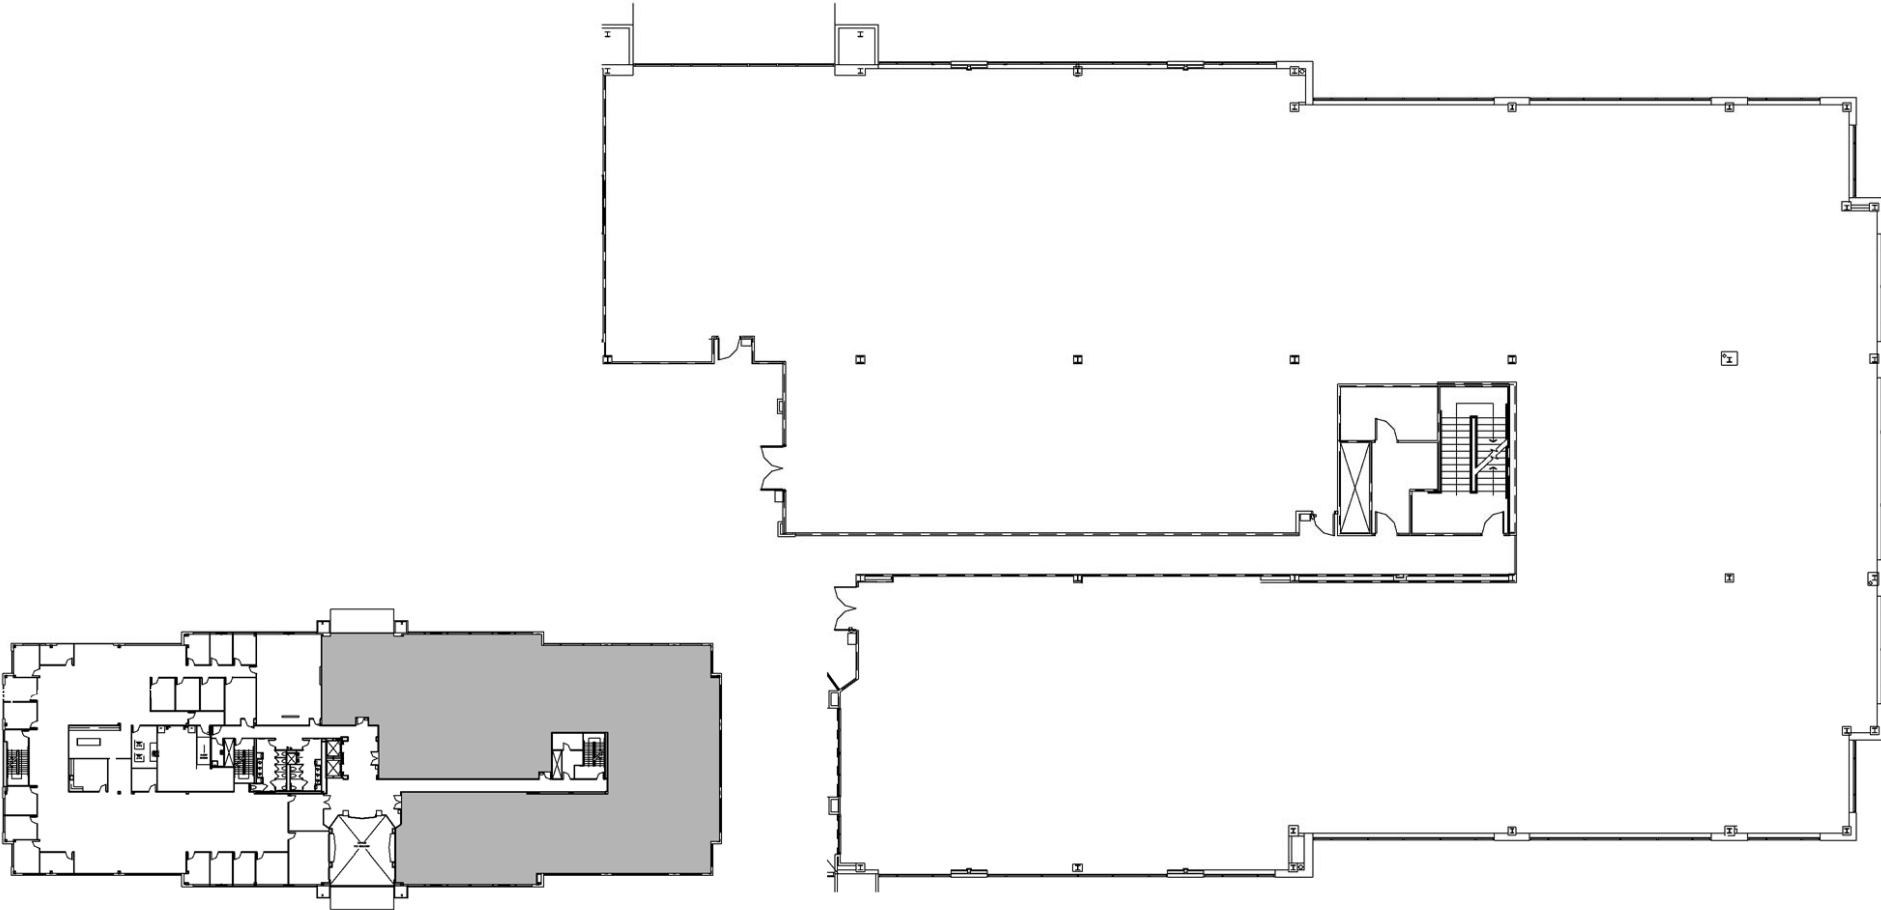

**1000 CentreGreen Way**

Cary, NC 27513

(919) 872-4924

Suite 200

19,299 SF

Disclaimer: The above floor plans are not to scale.  
The available space shown is a representative layout.