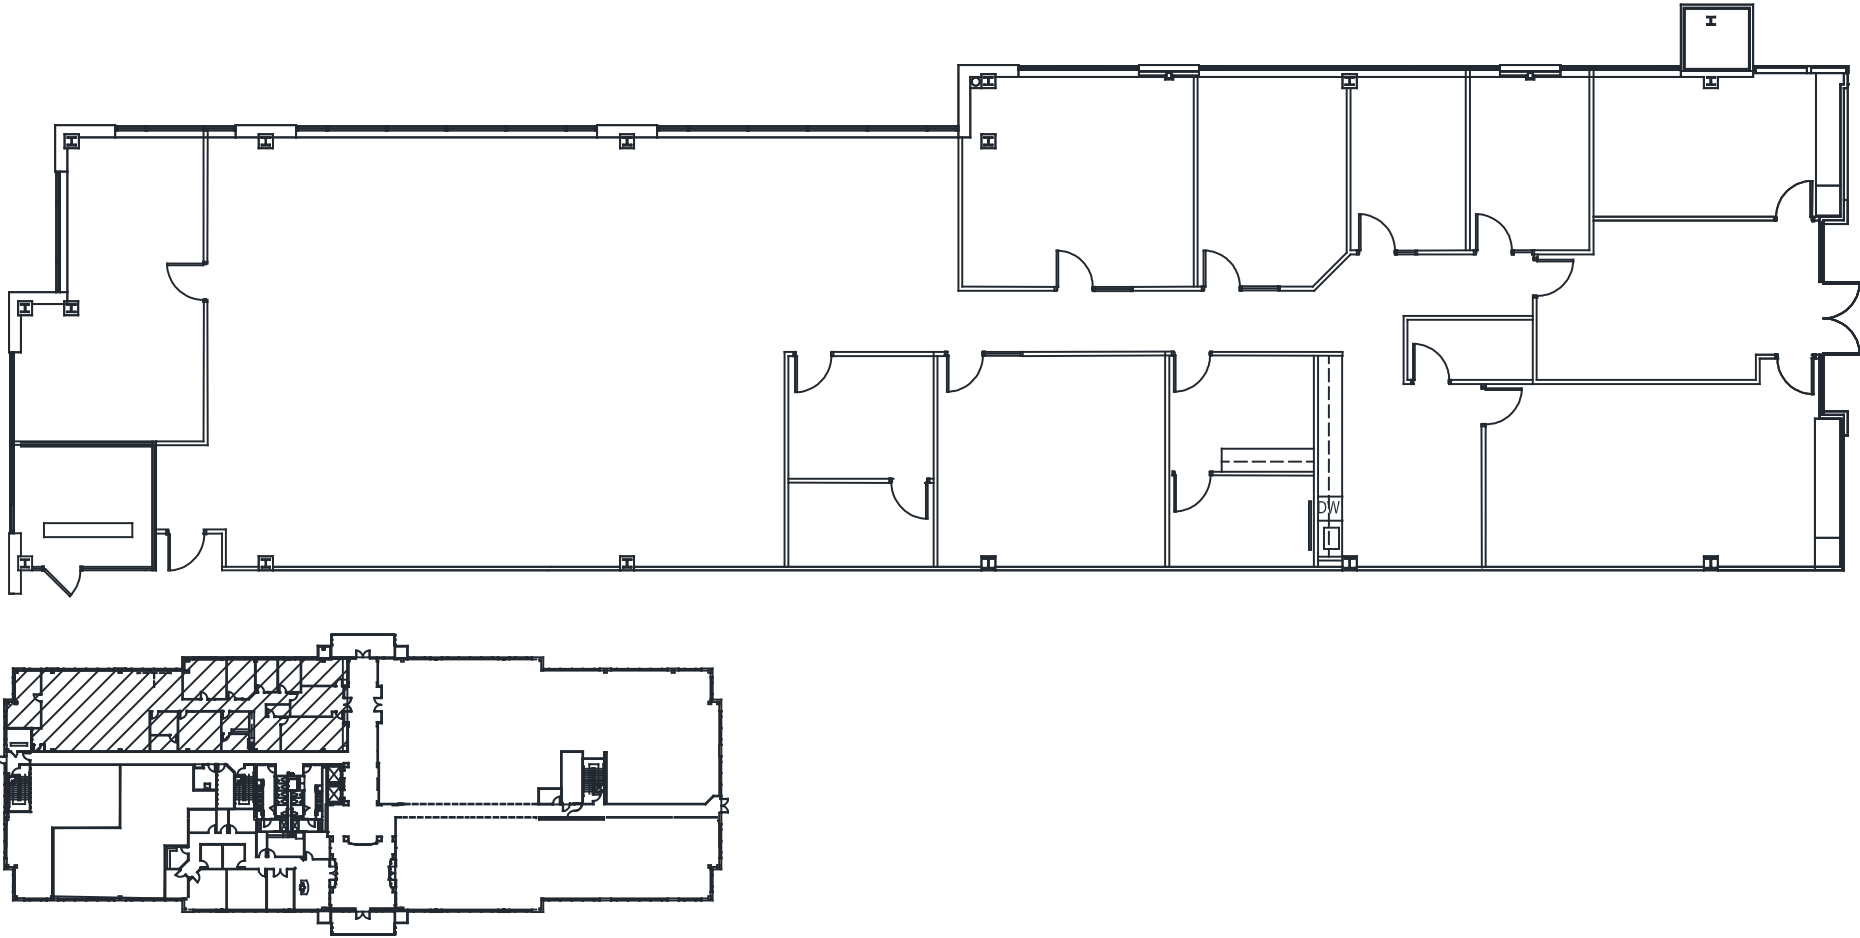

**1000 CentreGreen Way**

Cary, NC 27513

(919) 872-4924

Suite 160

6,621 SF

Disclaimer: The above floor plans are not to scale.  
The available space shown is believed to be correct but is subject to change.