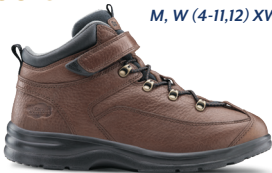

Victory White 3440R

- Leather & mesh uppers
- Sewn in elastic laces with hook & loop closure
- Slip resistant outsole

Items with this symbol are Slip Resistant

WOMEN'S BOOTS

Vigor Chestnut

BOOTS

M, W (4-11,12) XW (4-11)