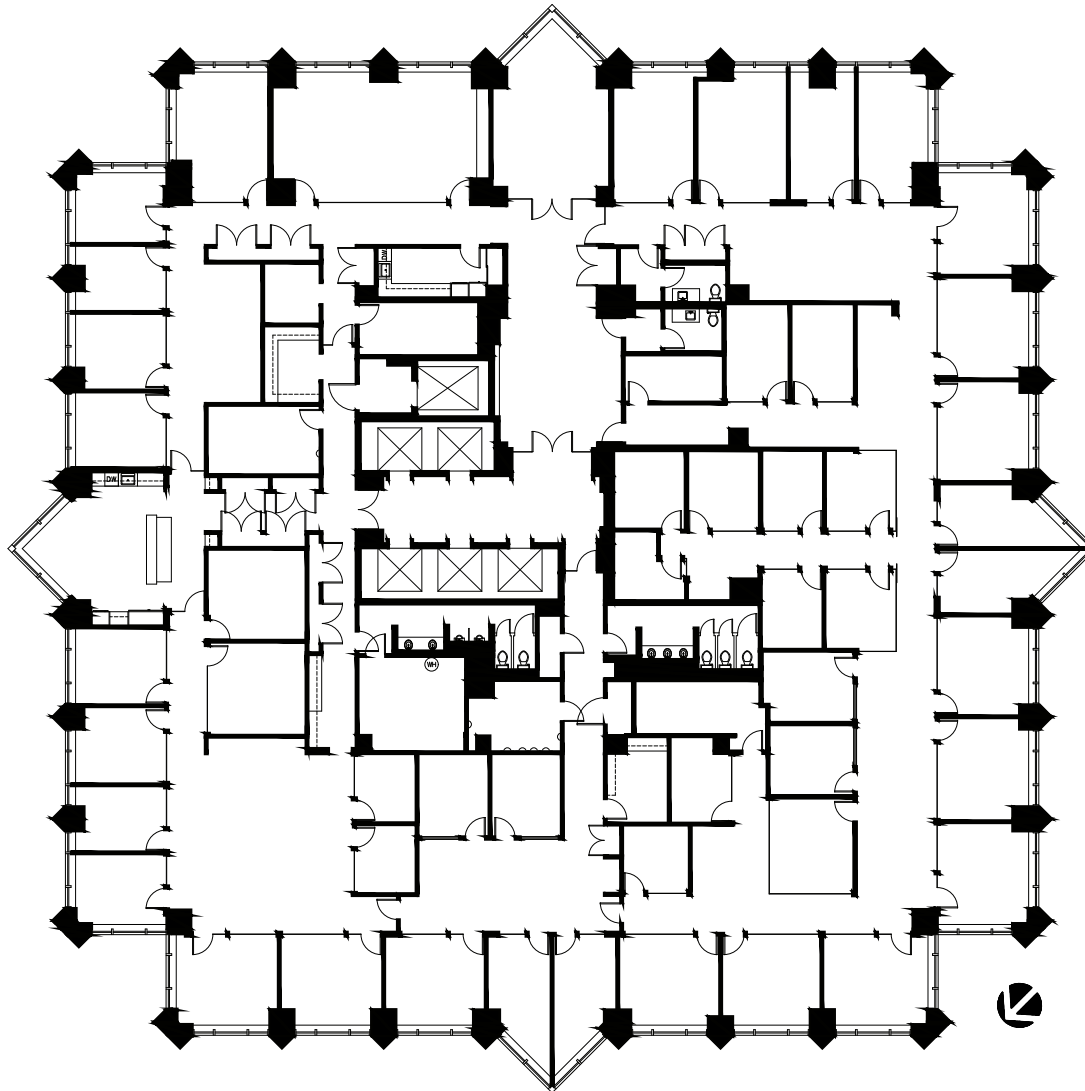

TRUIST PLACE

401 East Jackson Street | Tampa

Suite 3100 | 20,025 SF

Disclaimer: The above floor plan is not to scale.
The available space shown is believed to be correct but is subject to change.

LAUREN COUP | 813-673-6006
SR. DIRECTOR OF LEASING