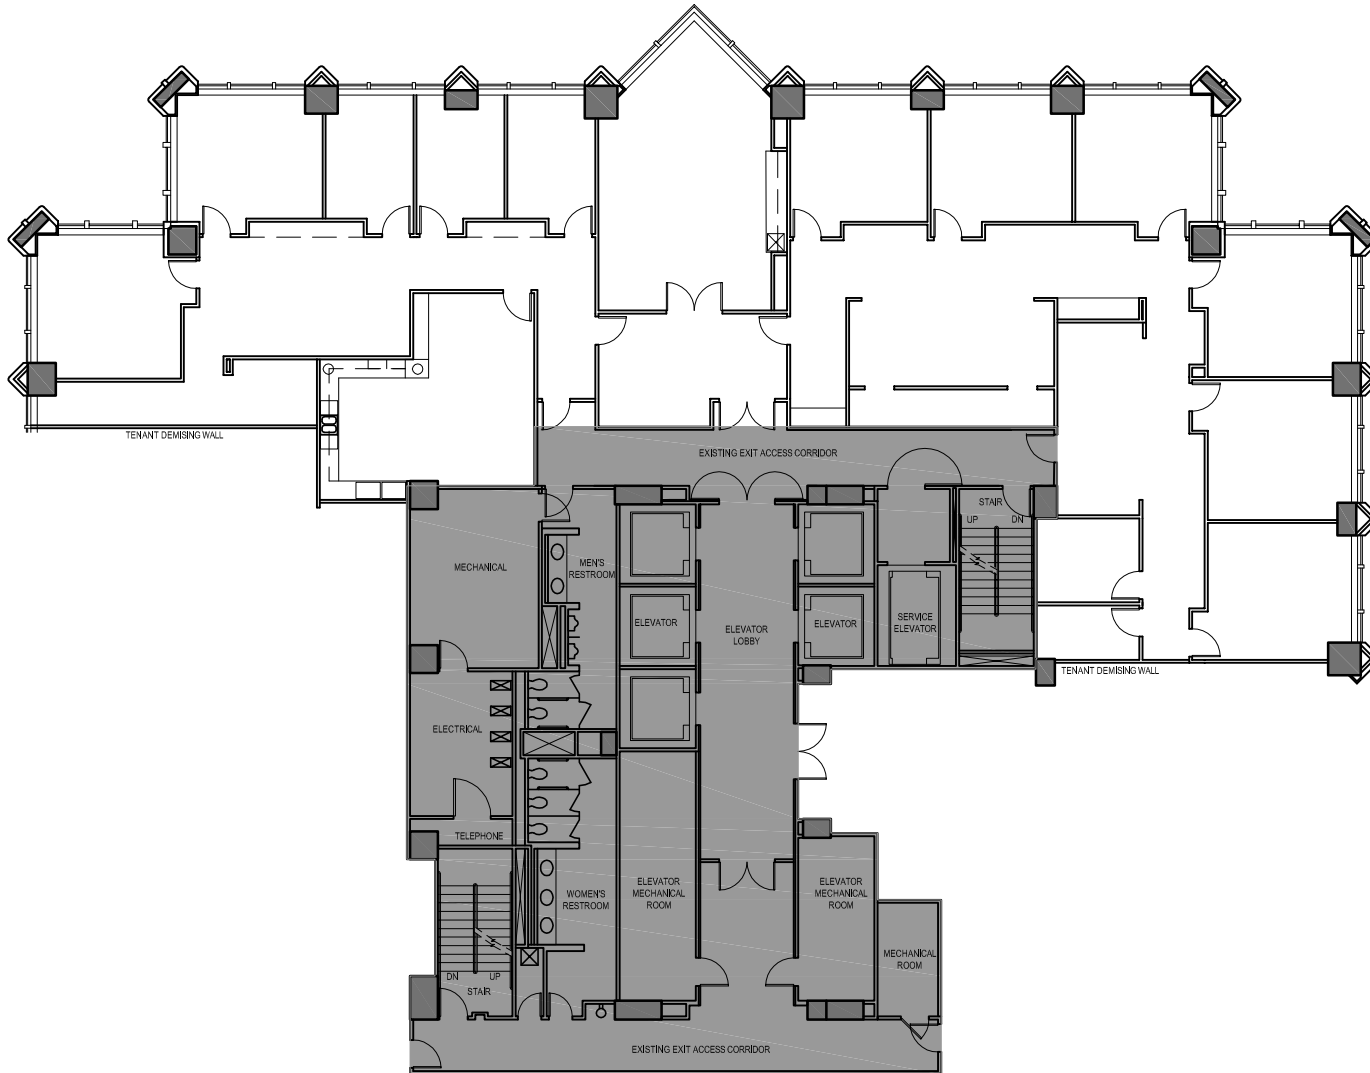

# TRUIST PLACE

401 East Jackson Street | Tampa

Suite 2650 | 7,315 SF

**Disclaimer:** The above floor plan is not to scale. The available space shown is believed to be correct but is subject to change.

LAUREN COUP | 813-673-6006  
SR. DIRECTOR OF LEASING