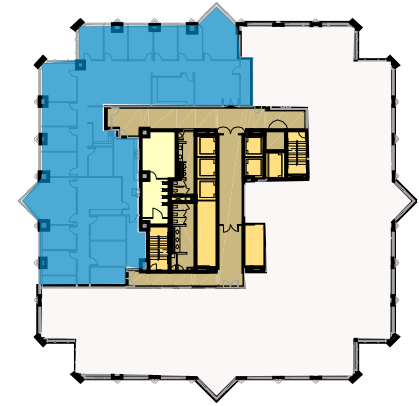

TRUIST PLACE

401 East Jackson Street | Tampa

Suite 2425 | 7,084 SF

Disclaimer: The above floor plan is not to scale.
The available space shown is believed to be correct but is subject to change.

LAUREN COUP | 813-673-6006
SR. DIRECTOR OF LEASING