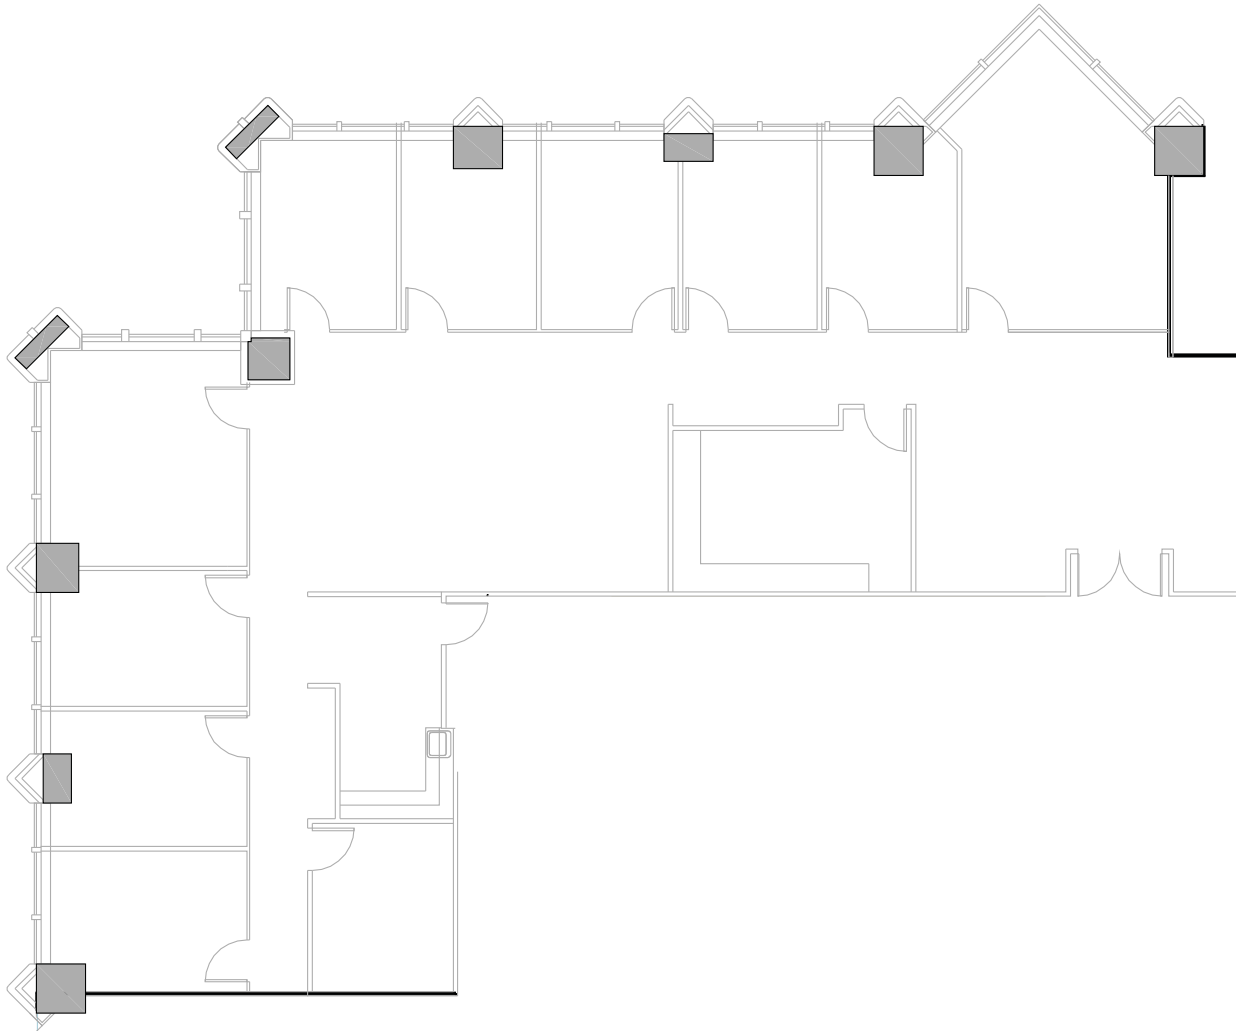

TRUIST PLACE

401 East Jackson Street | Tampa

Suite 2425 | 7,084 SF

Disclaimer: The above floor plan is not to scale.
The available space shown is believed to be correct but is subject to change.

LAUREN COUP | 813-673-6006
SR. DIRECTOR OF LEASING