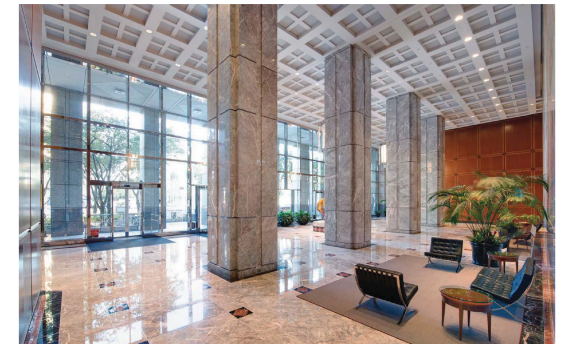

TRUIST PLACE

401 East Jackson Street | Tampa

Suite 2425 | 7,084 SF

Disclaimer: The above floor plan is not to scale.
The available space shown is believed to be correct but is subject to change.

LAUREN COUP | 813-673-6006
SR. DIRECTOR OF LEASING