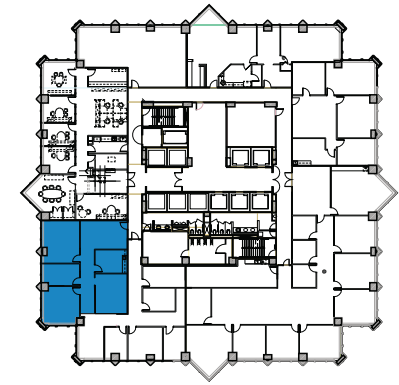

# TRUIST PLACE

401 East Jackson Street | Tampa

Suite 2370 | 1,850 SF

Disclaimer: The above floor plan is not to scale.  
The available space shown is believed to be correct but is subject to change.

LAUREN COUP | 813-673-6006  
SVP, TAMPA MARKET LEADER