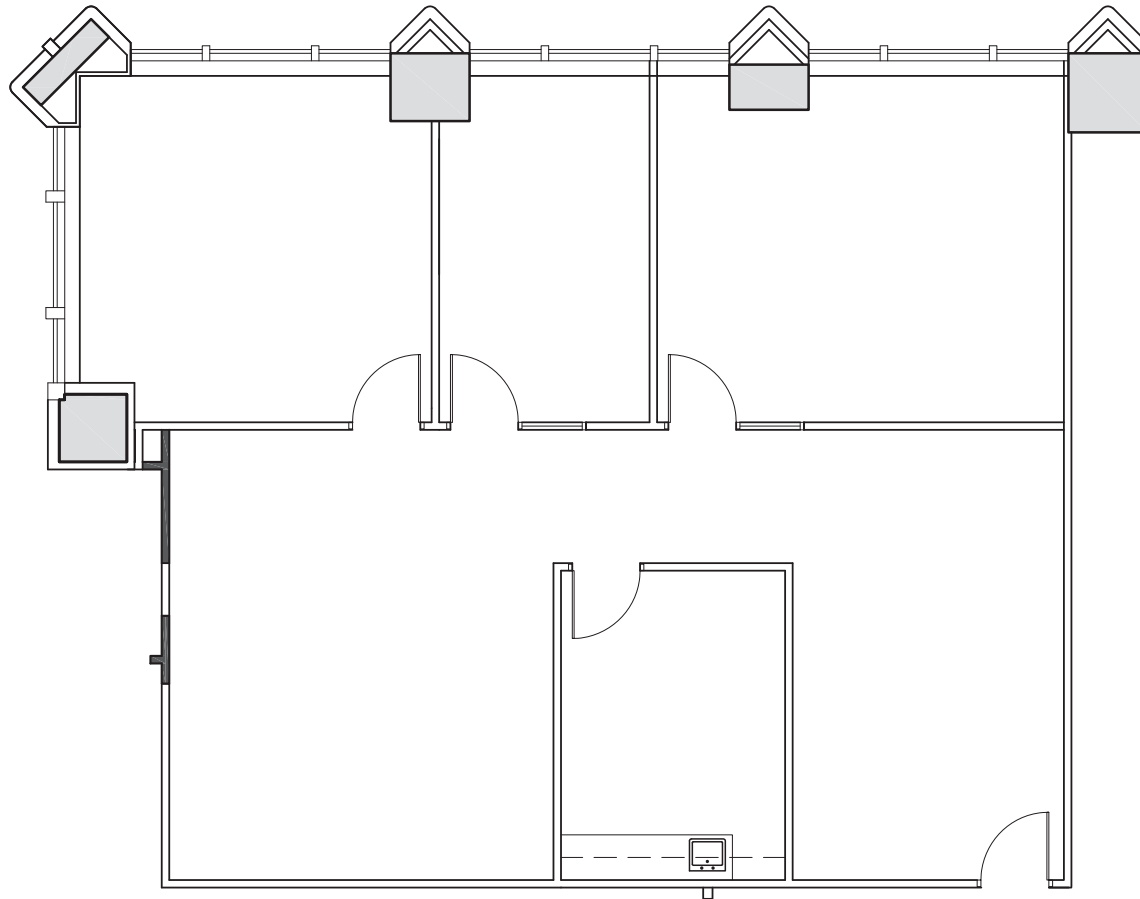

# TRUIST PLACE

401 East Jackson Street | Tampa

Suite 2370 | 1,850 SF

Disclaimer: The above floor plan is not to scale.  
The available space shown is believed to be correct but is subject to change.

LAUREN COUP | 813-673-6006  
SVP, TAMPA MARKET LEADER