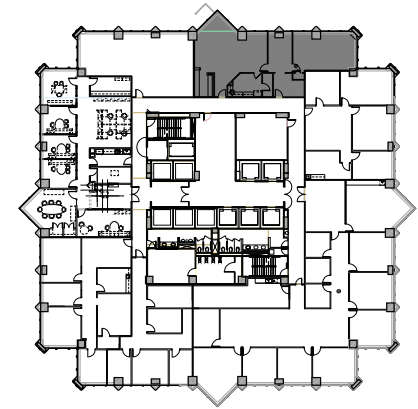

TRUIST PLACE

401 East Jackson Street | Tampa

Suite 2320 | 1,936 SF

Disclaimer: The above floor plan is not to scale.
The available space shown is believed to be correct but is subject to change.

LAUREN COUP | 813-673-6006
SR. DIRECTOR OF LEASING