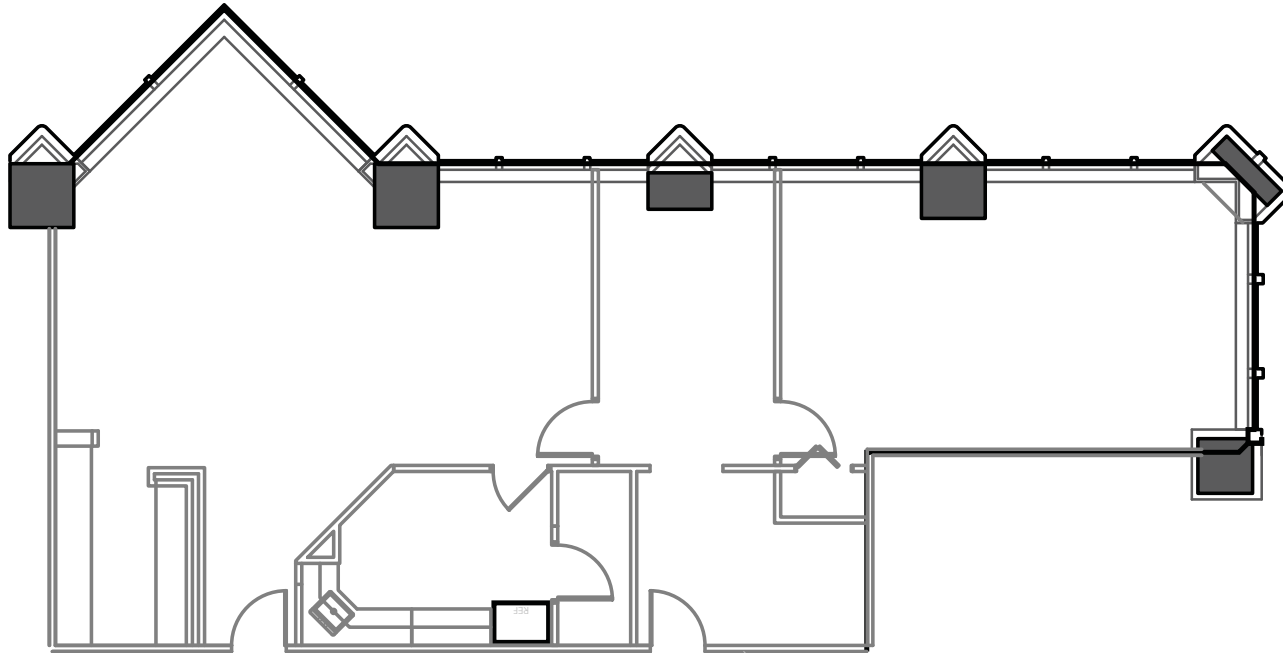

TRUIST PLACE

401 East Jackson Street | Tampa

Suite 2320 | 1,936 SF

Disclaimer: The above floor plan is not to scale.
The available space shown is believed to be correct but is subject to change.

LAUREN COUP | 813-673-6006
SR. DIRECTOR OF LEASING