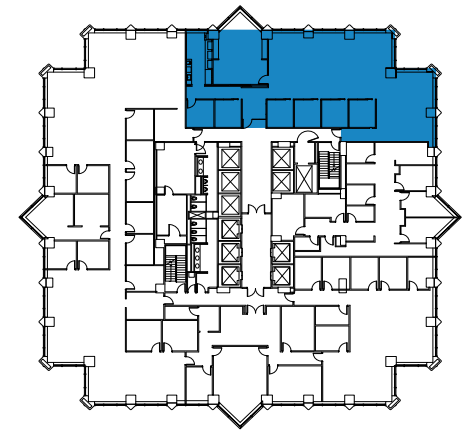

# TRUIST PLACE

401 East Jackson Street | Tampa

Suite 1250 | 4,150 SF

Disclaimer: The above floor plan is not to scale.  
The available space shown is believed to be correct but is subject to change.

LAUREN COUP | 813-673-6006  
SVP, TAMPA MARKET LEADER