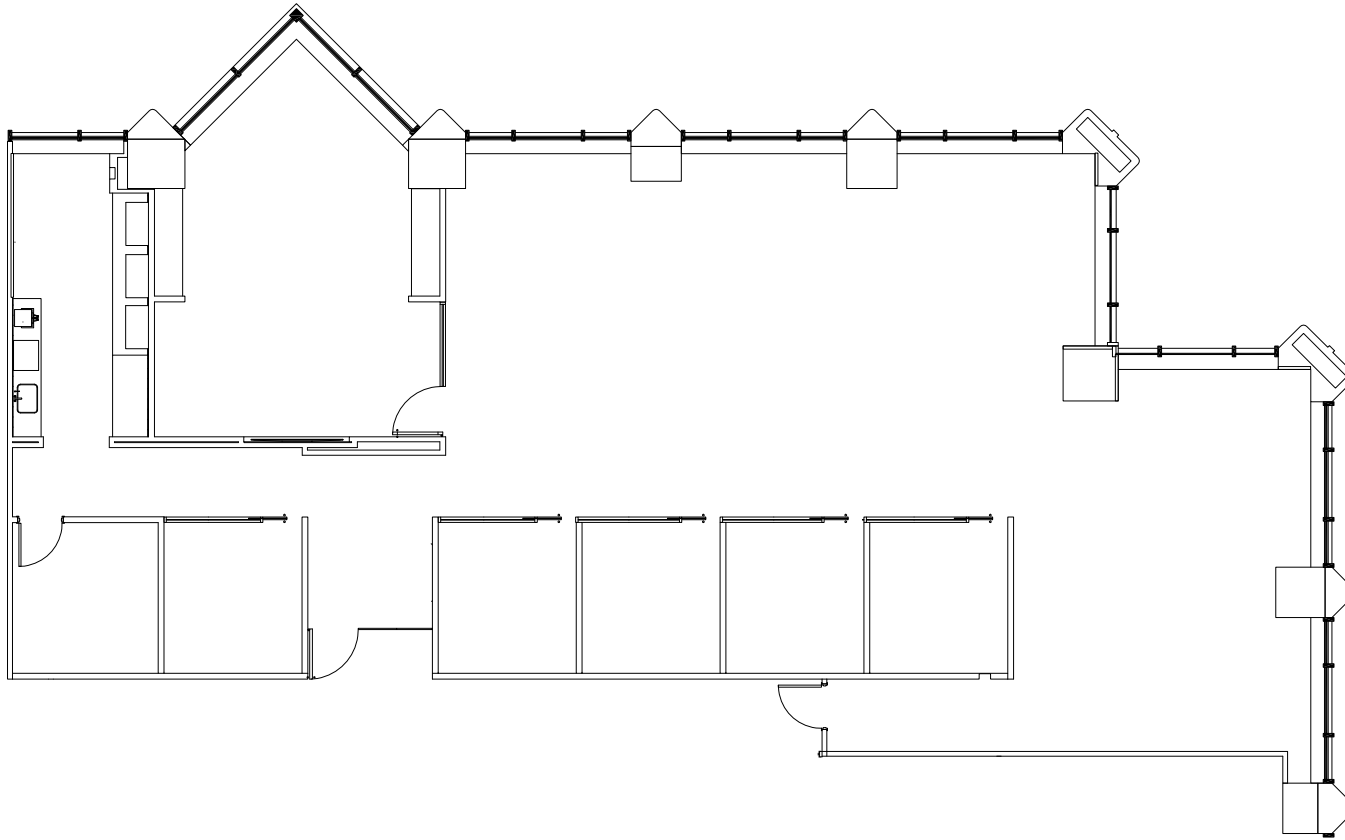

# TRUIST PLACE

401 East Jackson Street | Tampa

Suite 1250 | 4,150 SF

Disclaimer: The above floor plan is not to scale.  
The available space shown is believed to be correct but is subject to change.

LAUREN COUP | 813-673-6006  
SVP, TAMPA MARKET LEADER