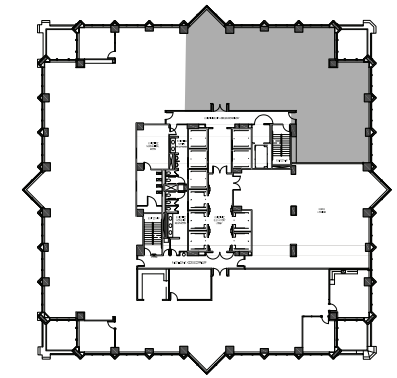

TRUIST PLACE

401 E. Jackson Street | Tampa

Suite 1125 | 4,243 SF

THE VERVE LOUNGE

Disclaimer: The above floor plan is not to scale.
The available space shown is believed to be correct but is subject to change.