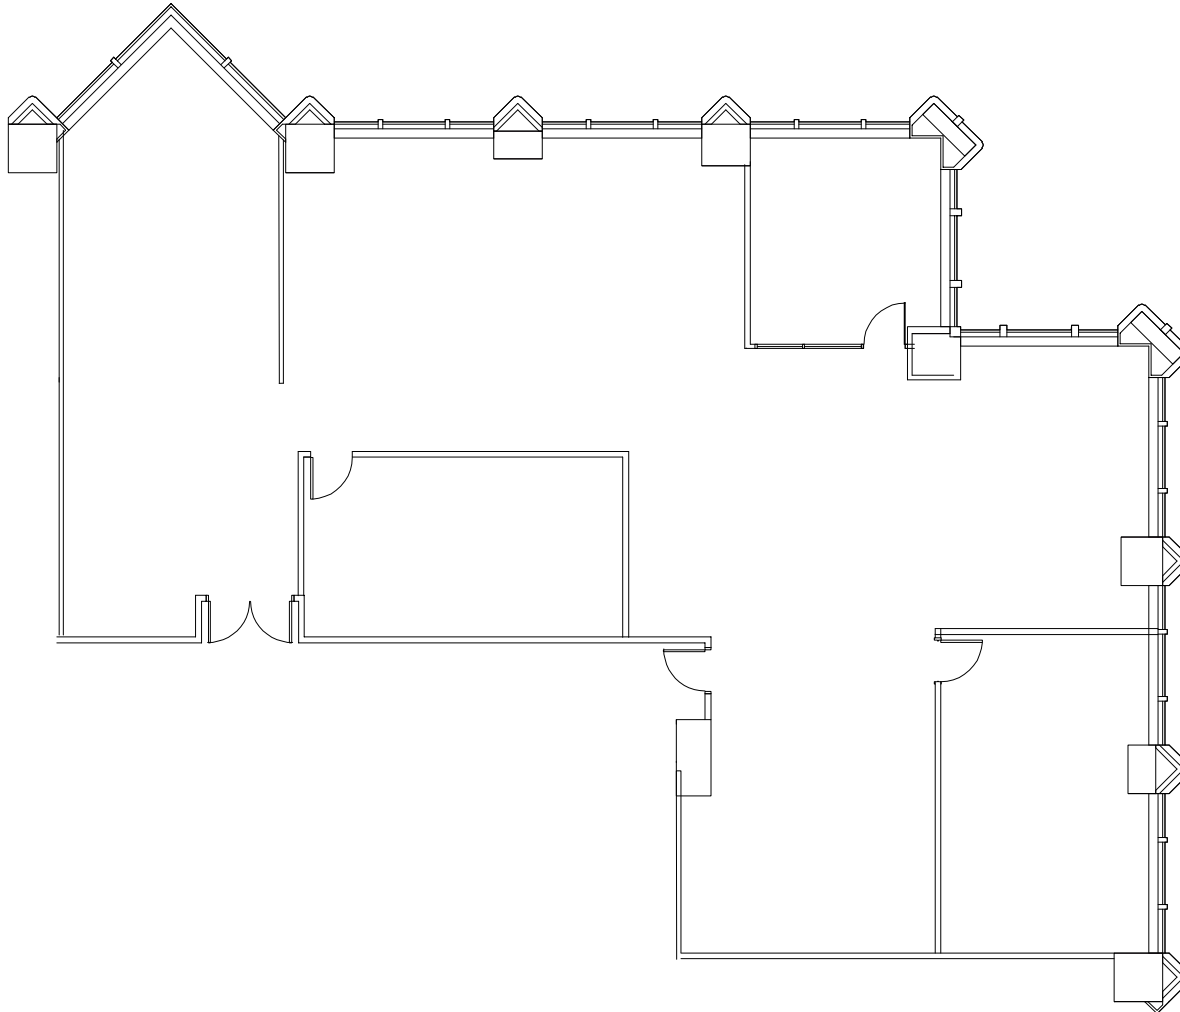

TRUIST PLACE

401 E. Jackson Street | Tampa

Suite 1125 | 4,243 SF

THE VERVE LOUNGE

Disclaimer: The above floor plan is not to scale.
The available space shown is believed to be correct but is subject to change.