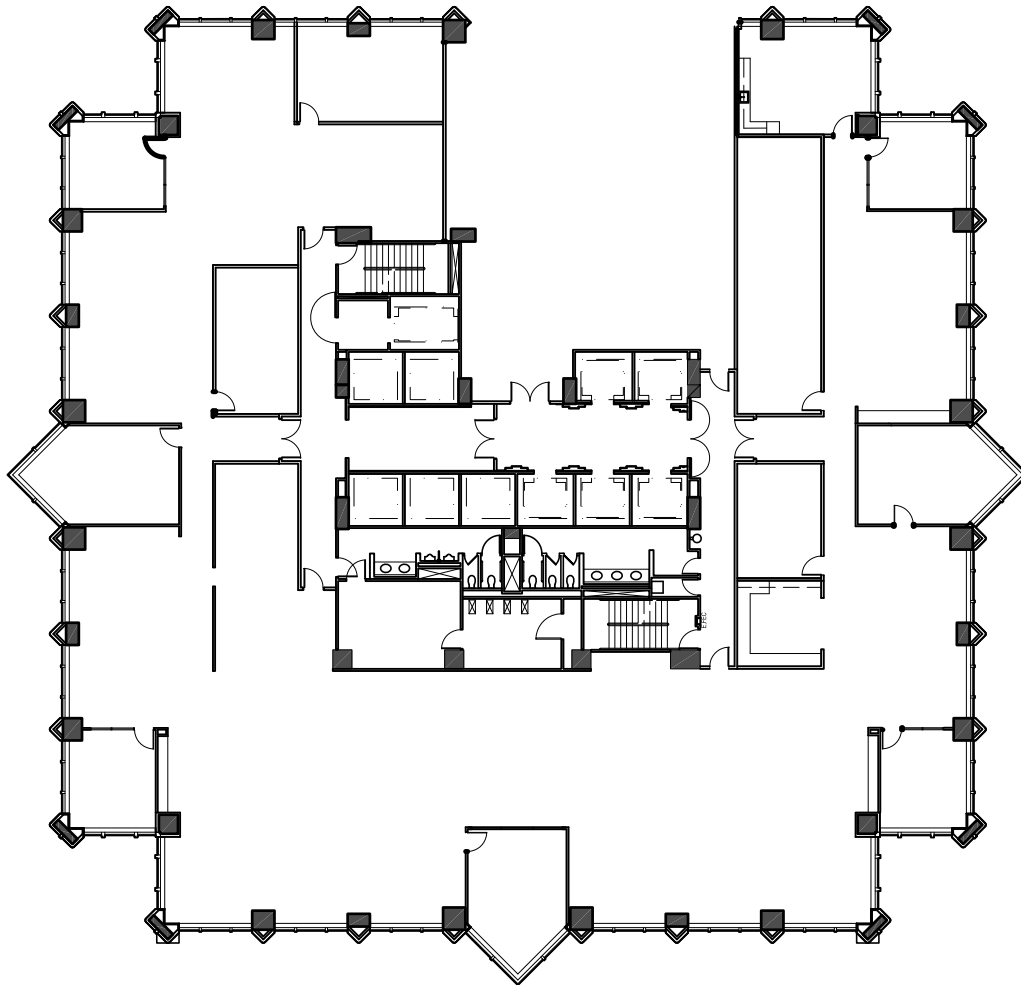

TRUIST PLACE

401 East Jackson Street | Tampa

Suite 1100 | 16,218 SF

Disclaimer: The above floor plan is not to scale.
The available space shown is believed to be correct but is subject to change.

LAUREN COUP | 813-673-6006
SR. DIRECTOR OF LEASING