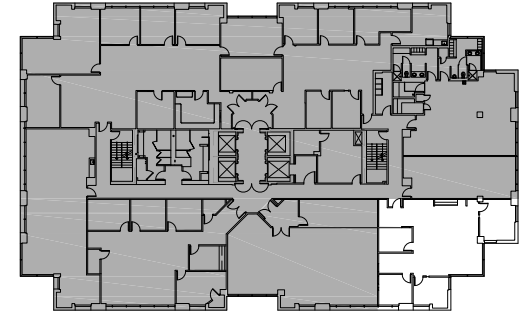

TOWER PLACE

1511 N. Westshore Boulevard | Tampa

Suite 235 | 1,705 SF

Disclaimer: The above floor plan is not to scale.
The available space shown is believed to be correct but is subject to change.

LAUREN COUP | 813-673-6006
SVP, TAMPA MARKET LEADER