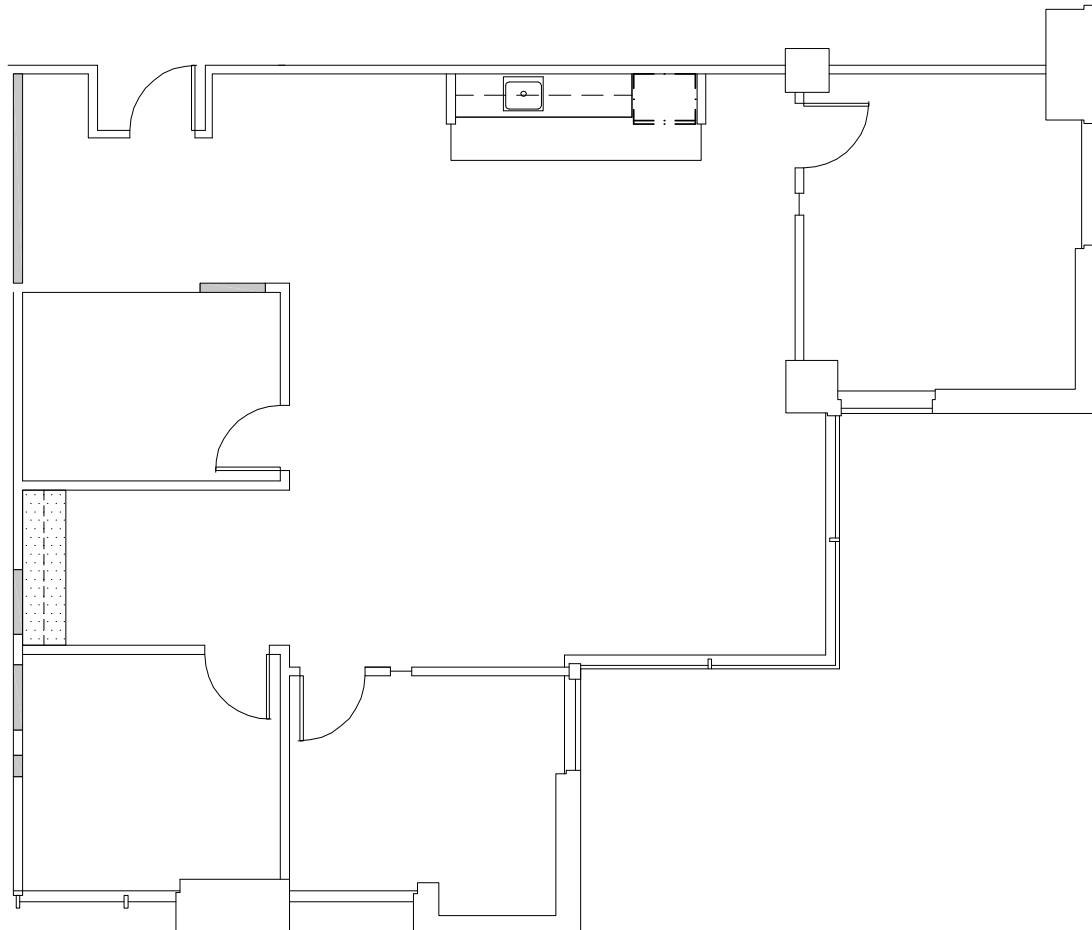

TOWER PLACE

1511 N. Westshore Boulevard | Tampa

Suite 235 | 1,705 SF

Disclaimer: The above floor plan is not to scale.
The available space shown is believed to be correct but is subject to change.

LAUREN COUP | 813-673-6006
SVP, TAMPA MARKET LEADER