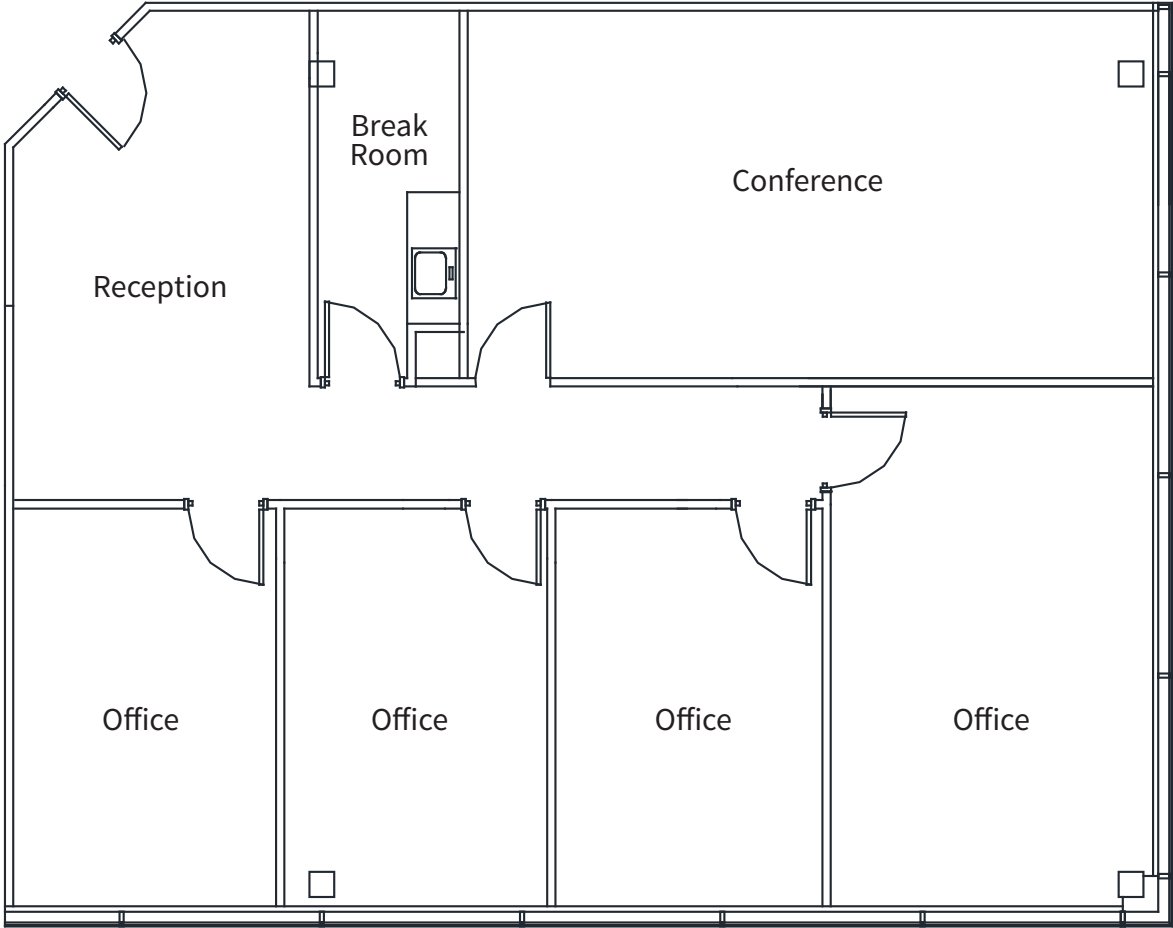

SIX FORKS CENTER II

4700 Homewood Court | Raleigh

Suite 320 | 1,858 RSF

Disclaimer: The above floor plan is not to scale. The available space shown is believed to be correct but is subject to change.