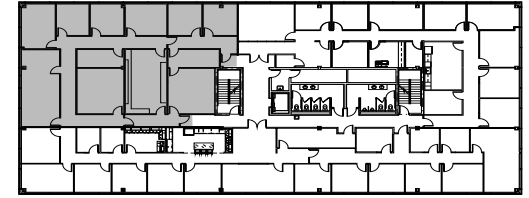

SIX FORKS CENTER I

4700 Six Forks Road | Raleigh

Suite 350 | 3,668 RSF

Disclaimer: The above floor plan is not to scale. The available space shown is believed to be correct but is subject to change.

GINNY HAGER | 919-875-6664
GINNY.HAGER@HIGHWOODS.COM