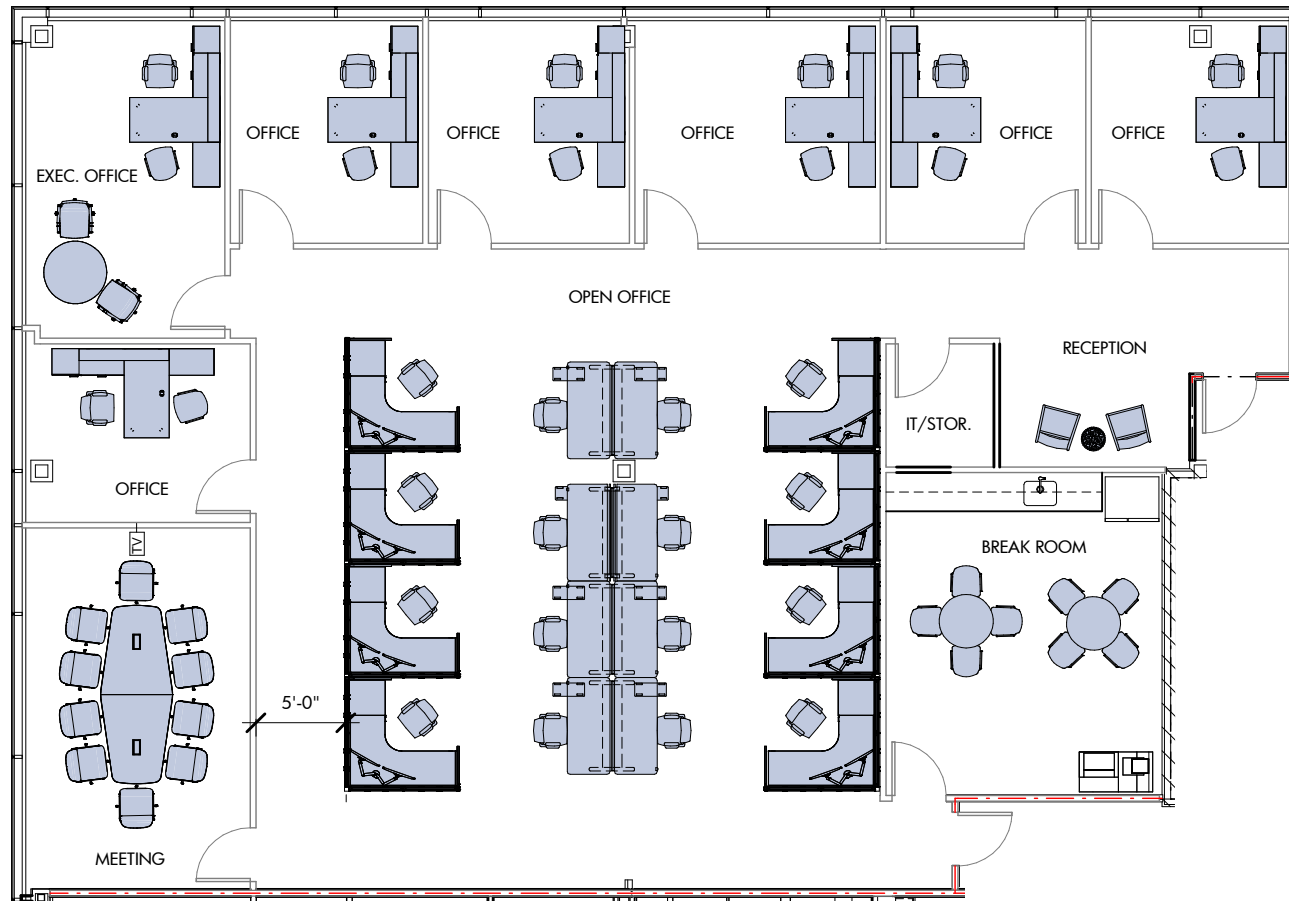

SIX FORKS CENTER I

4700 Six Forks Road | Raleigh

Suite 350 | 3,668 RSF

sample layout

Disclaimer: The above floor plan is not to scale. The available space shown is believed to be correct but is subject to change.