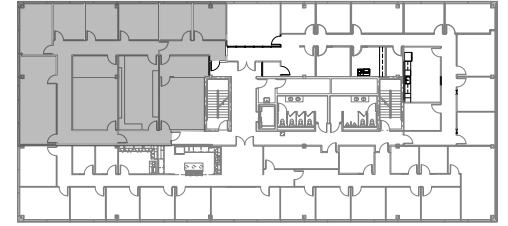

SIX FORKS CENTER I

4700 Six Forks Road | Raleigh

Suite 350 | 3,668 RSF

sample layout

Disclaimer: The above floor plan is not to scale. The available space shown is believed to be correct but is subject to change.