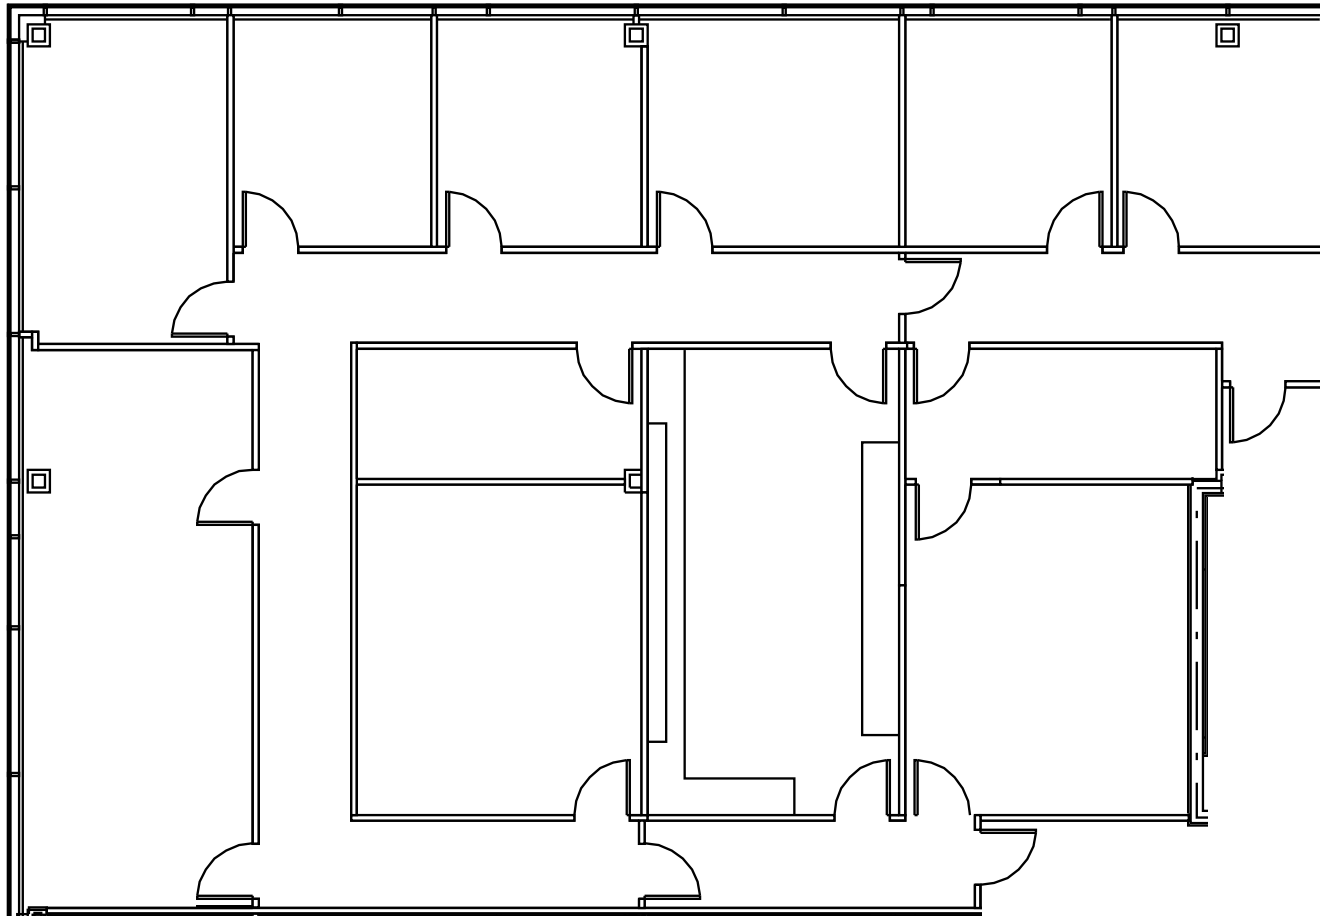

SIX FORKS CENTER I

4700 Six Forks Road | Raleigh

Suite 350 | 3,668 RSF

Disclaimer: The above floor plan is not to scale. The available space shown is believed to be correct but is subject to change.

GINNY HAGER | 919-875-6664
GINNY.HAGER@HIGHWOODS.COM