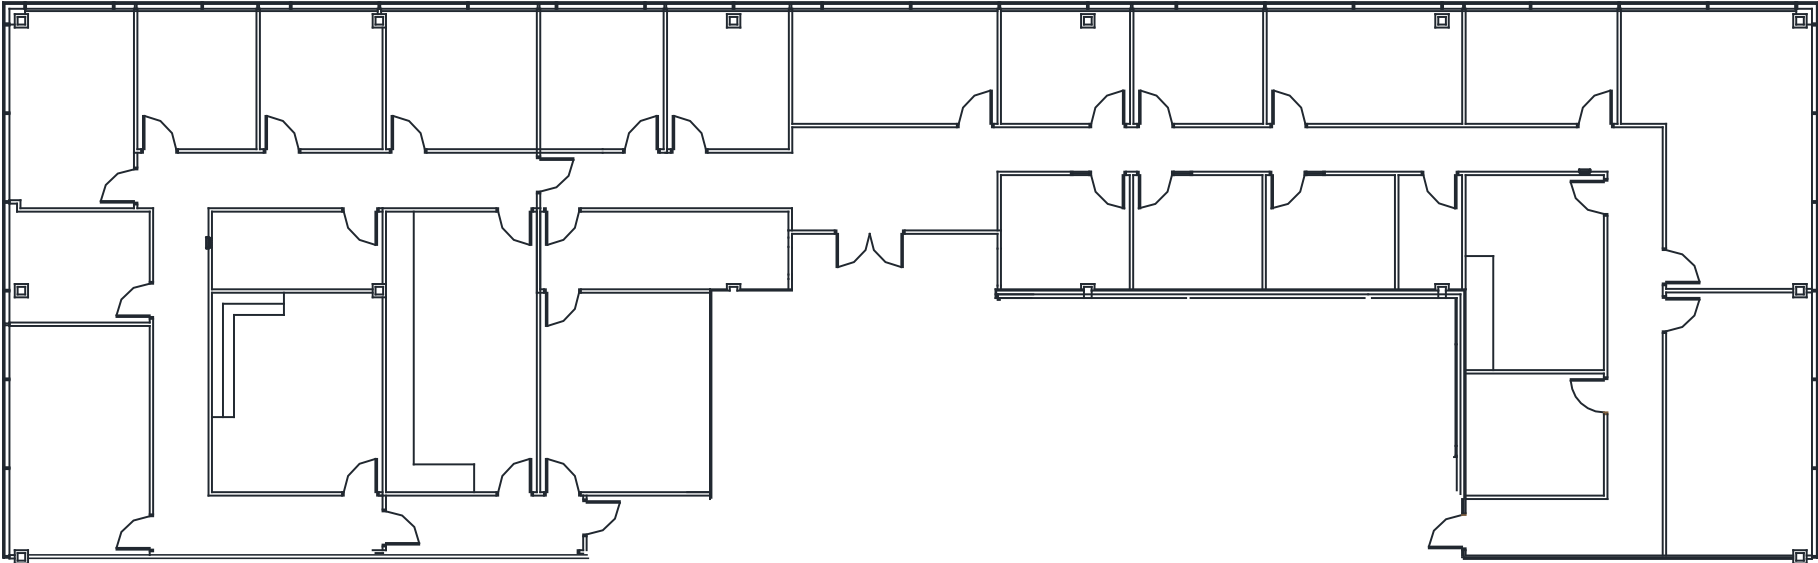

# SIX FORKS CENTER I

4700 Six Forks Road | Raleigh

Suite 300 | 7,046 RSF

Disclaimer: The above floor plan is not to scale. The available space shown is believed to be correct but is subject to change.

# SIX FORKS CENTER I

4700 Six Forks Road | Raleigh

Suite 300 | 3,034 - 7,046 RSF

3,034 RSF

4,012 RSF

Disclaimer: The above floor plan is not to scale. The available space shown is believed to be correct but is subject to change.