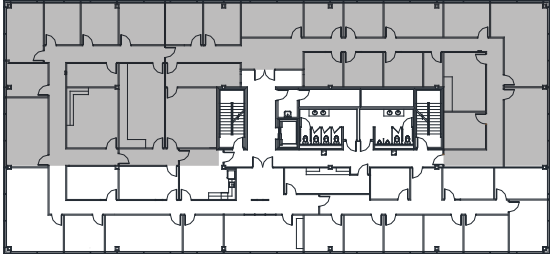

# SIX FORKS CENTER I

4700 Six Forks Road | Raleigh

Suite 300 | 7,046 RSF

Disclaimer: The above floor plan is not to scale. The available space shown is believed to be correct but is subject to change.

# SIX FORKS CENTER I

4700 Six Forks Road | Raleigh

Suite 300 | 3,034 - 7,046 RSF

3,034 RSF

4,012 RSF

Disclaimer: The above floor plan is not to scale. The available space shown is believed to be correct but is subject to change.