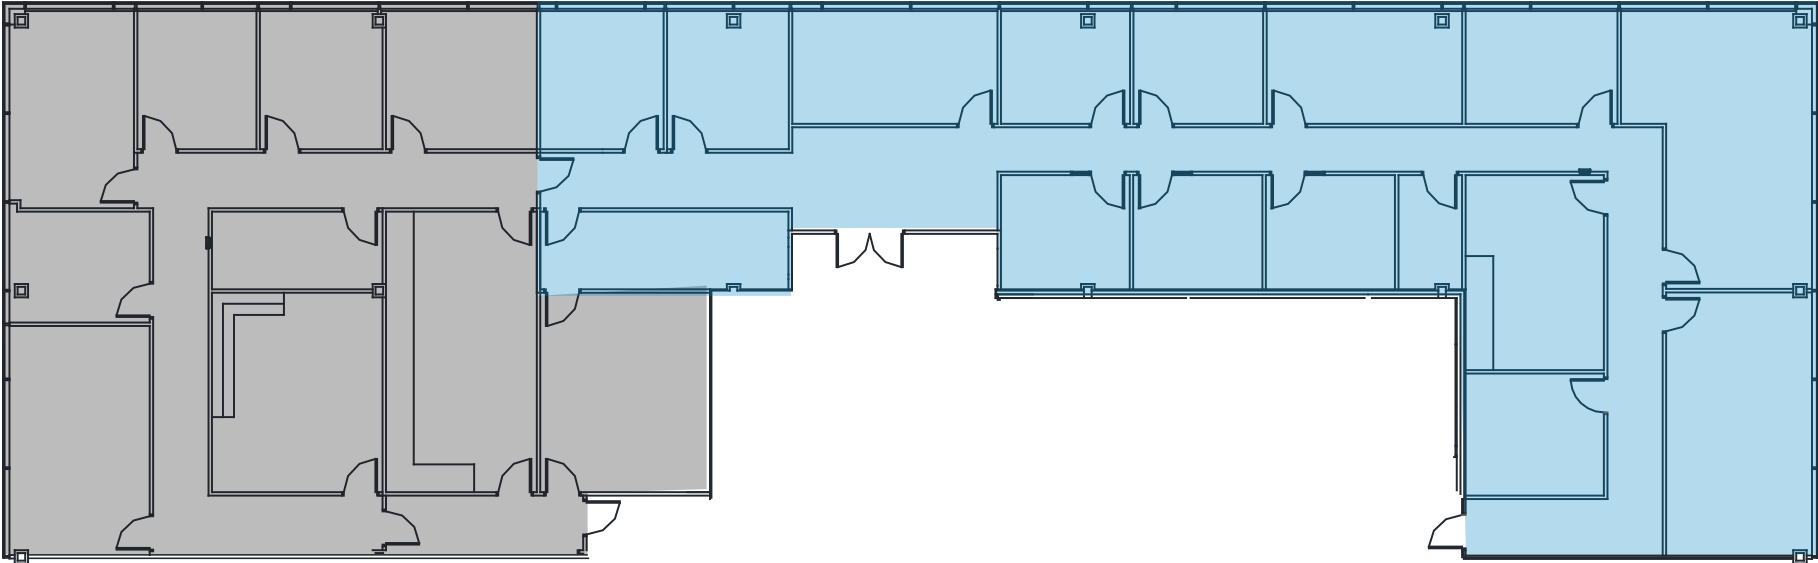

# SIX FORKS CENTER I

4700 Six Forks Road | Raleigh

Suite 300 | 3,034 - 7,046 RSF

3,034 RSF

4,012 RSF

Disclaimer: The above floor plan is not to scale. The available space shown is believed to be correct but is subject to change.