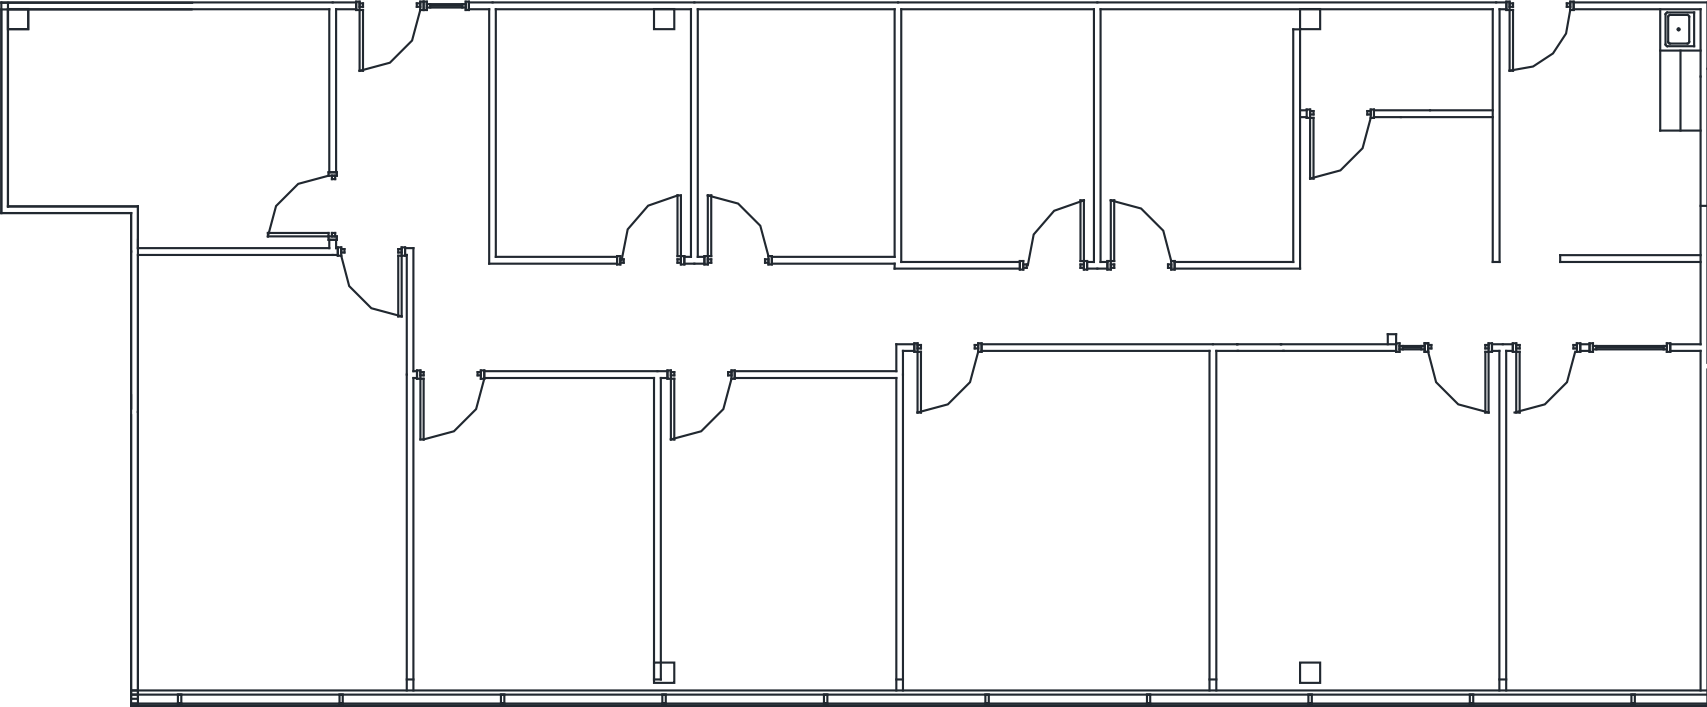

SIX FORKS CENTER II

4700 Homewood Court | Raleigh

Suite 340 | 3,000 RSF

Disclaimer: The above floor plan is not to scale. The available space shown is believed to be correct but is subject to change.