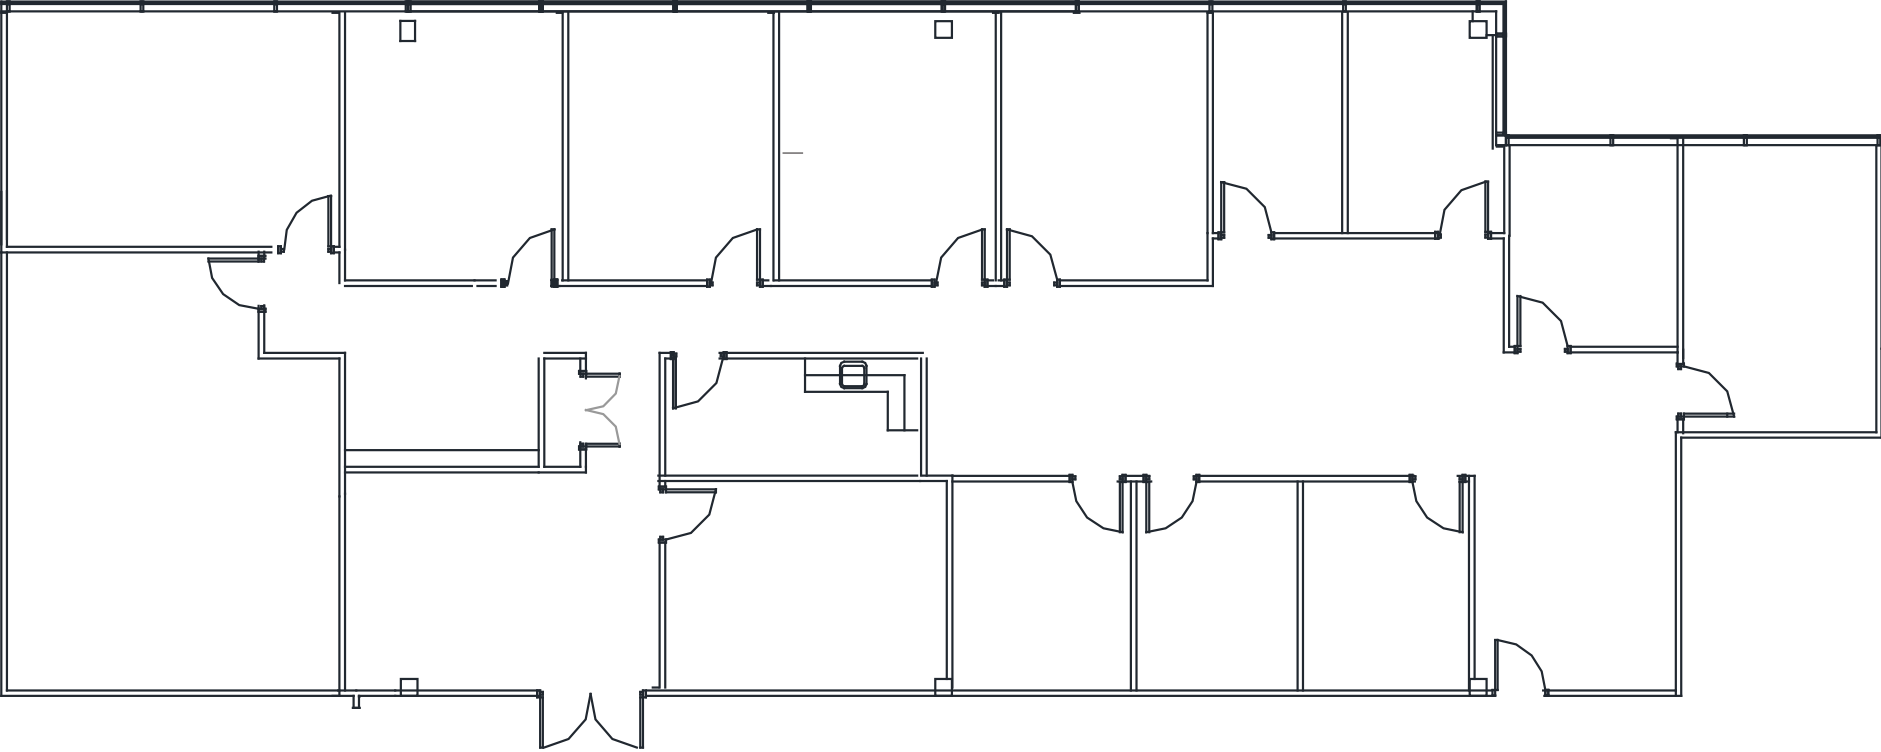

# SIX FORKS CENTER II

4700 Homewood Court | Raleigh

Suite 300 | 4,738 RSF

Disclaimer: The above floor plan is not to scale. The available space shown is believed to be correct but is subject to change.

# SIX FORKS CENTER II

4700 Homewood Court | Raleigh

Suite 300 | 4,738 RSF

*sample layout*

Disclaimer: The above floor plan is not to scale. The available space shown is believed to be correct but is subject to change. Furniture not included.