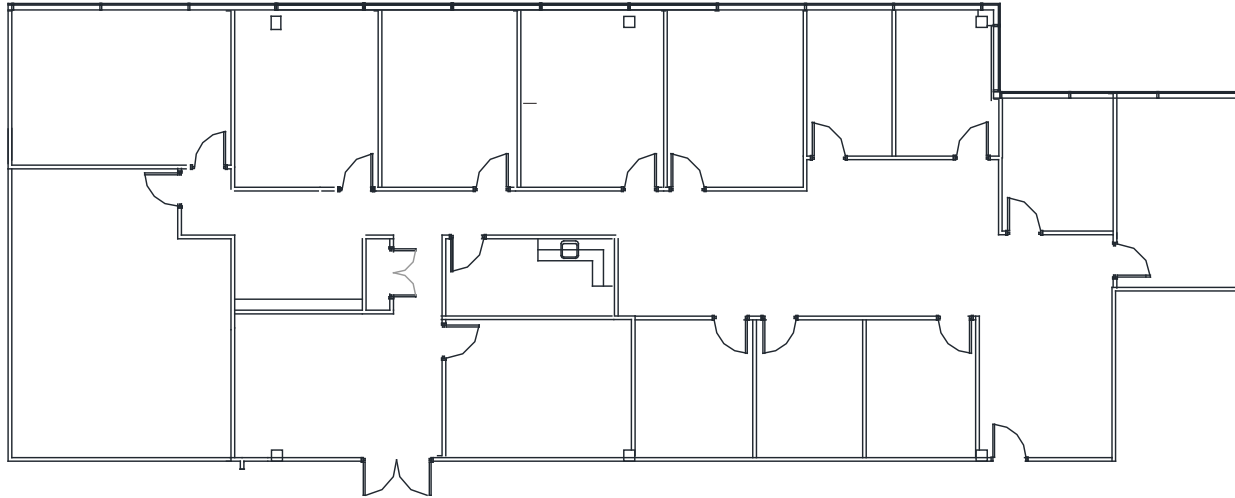

# SIX FORKS CENTER II

4700 Homewood Court | Raleigh

Suite 300 | 4,738 RSF

Disclaimer: The above floor plan is not to scale. The available space shown is believed to be correct but is subject to change.

# SIX FORKS CENTER II

4700 Homewood Court | Raleigh

Suite 300 | 4,738 RSF

*sample layout*

Disclaimer: The above floor plan is not to scale. The available space shown is believed to be correct but is subject to change. Furniture not included.