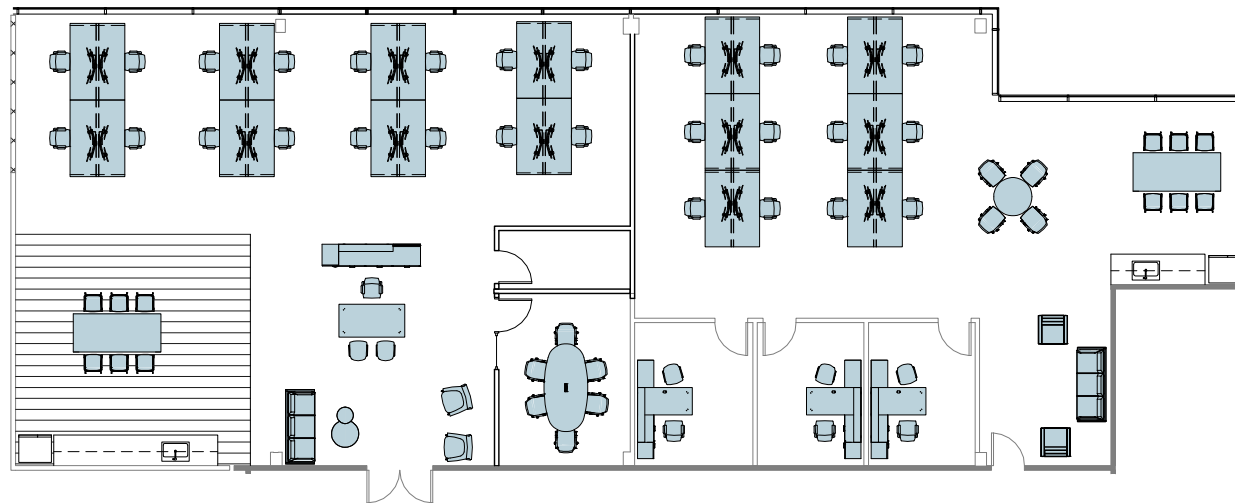

# SIX FORKS CENTER II

4700 Homewood Court | Raleigh

Suite 300 | 4,738 RSF

Disclaimer: The above floor plan is not to scale. The available space shown is believed to be correct but is subject to change.

# SIX FORKS CENTER II

4700 Homewood Court | Raleigh

Suite 300 | 4,738 RSF

*sample layout*

Disclaimer: The above floor plan is not to scale. The available space shown is believed to be correct but is subject to change. Furniture not included.