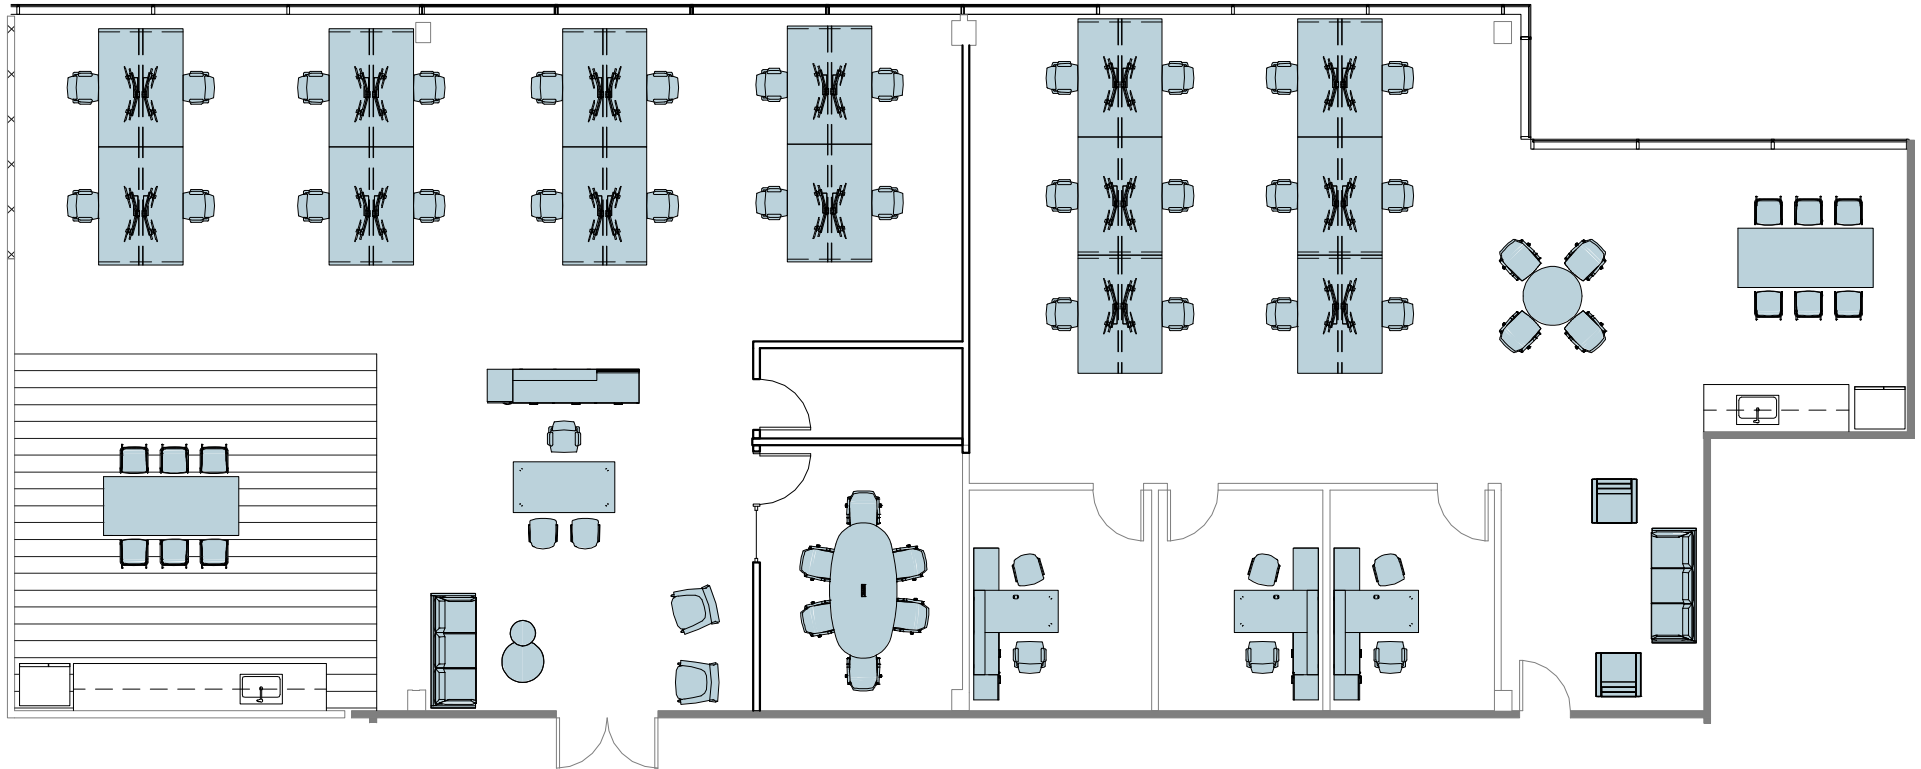

# SIX FORKS CENTER II

4700 Homewood Court | Raleigh

Suite 300 | 4,738 RSF

Disclaimer: The above floor plan is not to scale. The available space shown is believed to be correct but is subject to change.

# SIX FORKS CENTER II

4700 Homewood Court | Raleigh

Suite 300 | 4,738 RSF

*sample layout*

Disclaimer: The above floor plan is not to scale. The available space shown is believed to be correct but is subject to change. Furniture not included.