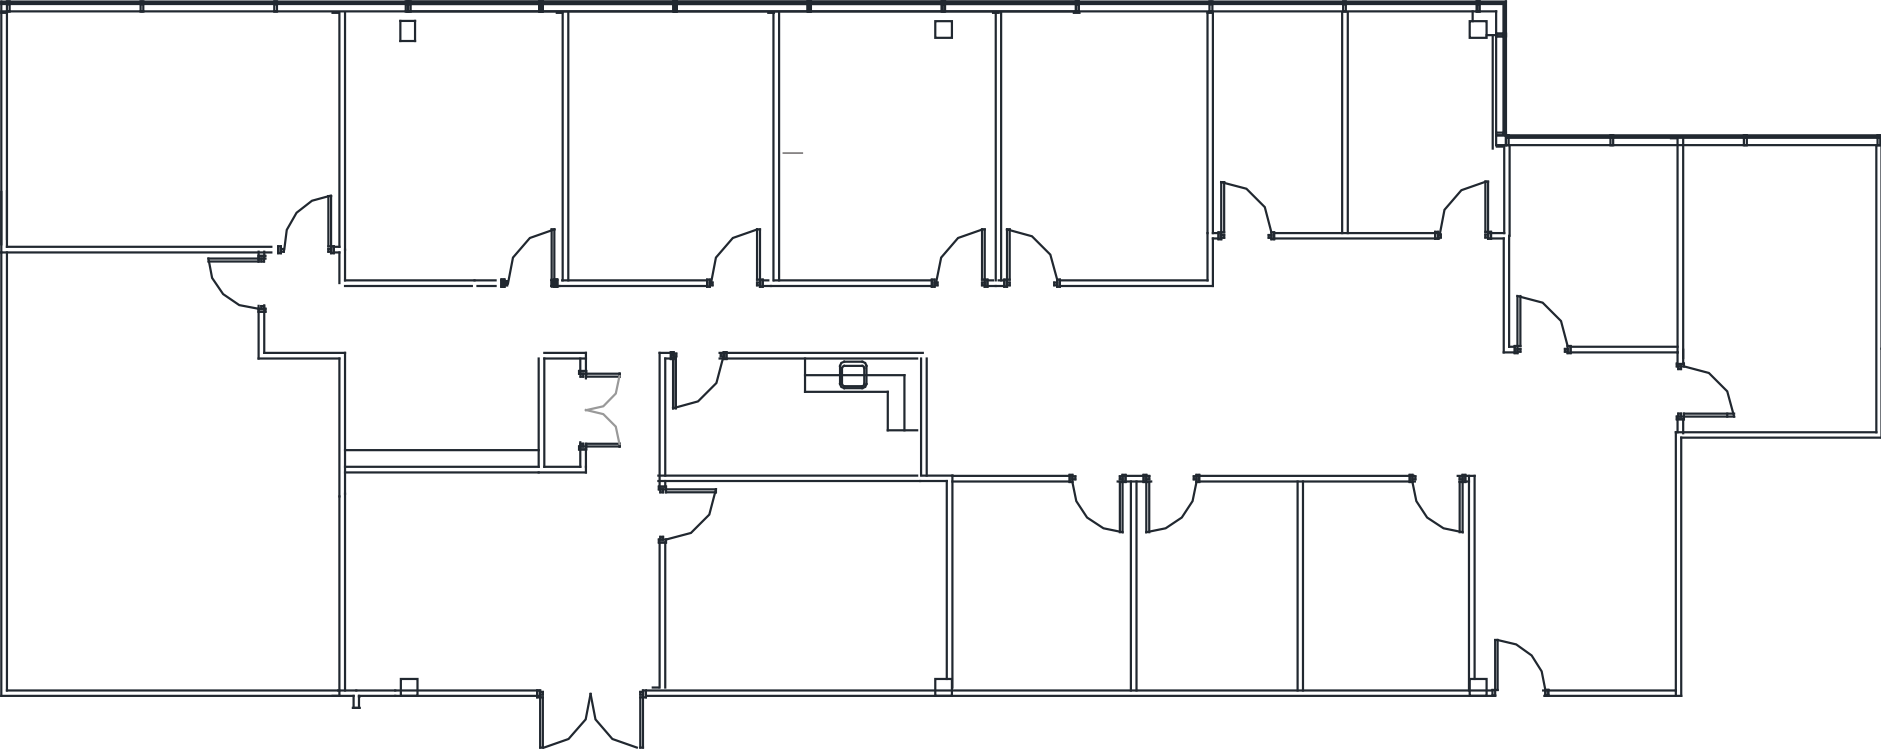

# SIX FORKS CENTER II

4700 Homewood Court | Raleigh

Suite 300 | 4,738 RSF

Disclaimer: The above floor plan is not to scale. The available space shown is believed to be correct but is subject to change.