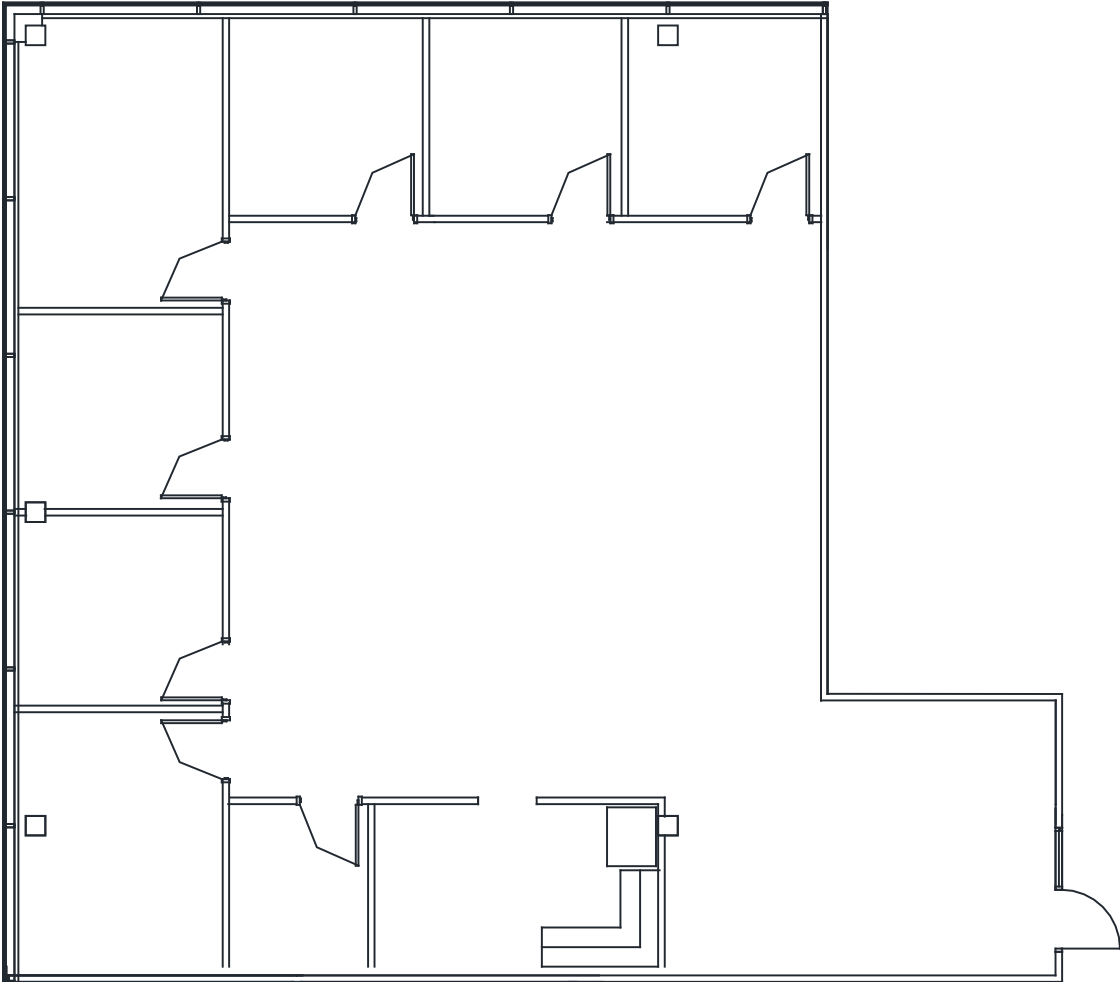

SIX FORKS CENTER II

4700 Homewood Court | Raleigh

Suite 260 | 2,339 RSF

Disclaimer: The above floor plan is not to scale. The available space shown is believed to be correct but is subject to change.