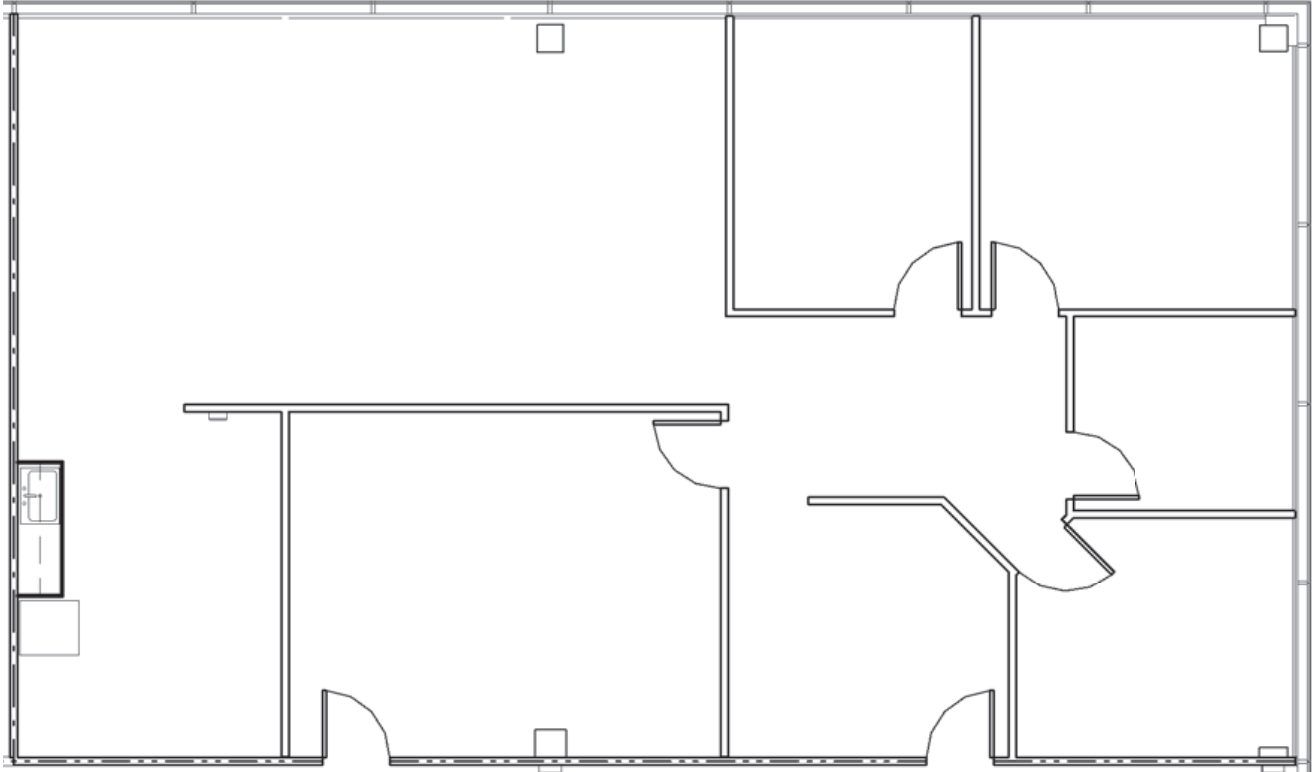

# SIX FORKS CENTER II

4700 Homewood Court | Raleigh

Suite 108 | 2,287 RSF

Disclaimer: The above floor plan is not to scale. The available space shown is believed to be correct but is subject to change.