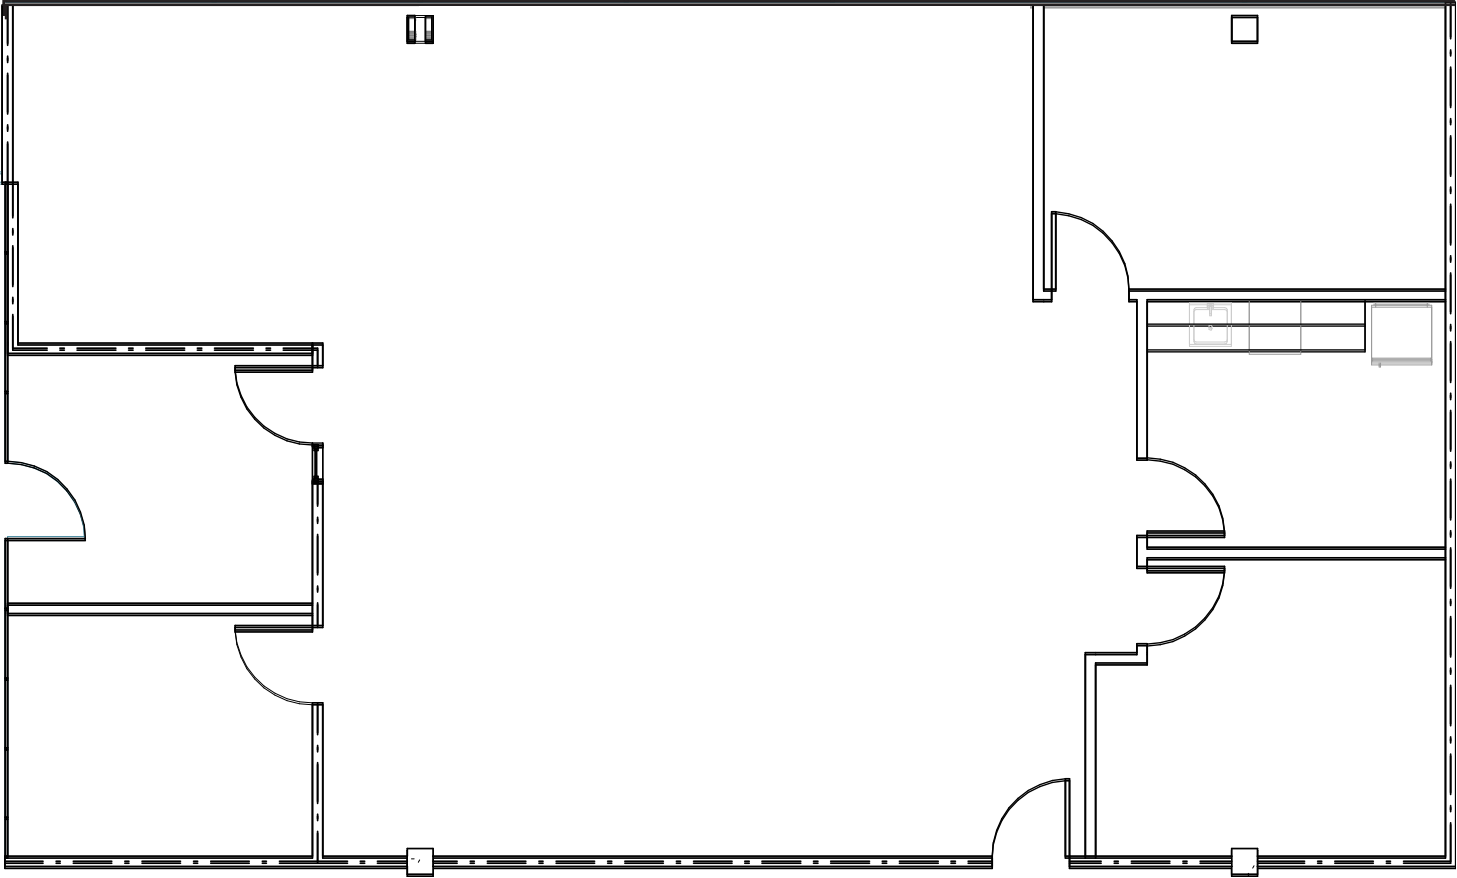

SIX FORKS CENTER II

4700 Homewood Court | Raleigh

Suite 110 | 2,110 RSF

Disclaimer: The above floor plan is not to scale. The available space shown is believed to be correct but is subject to change.

SIX FORKS CENTER II

4700 Homewood Court | Raleigh

Suite 108 & 110 | 4,397 RSF

Suite 110 | 2,110 RSF

Suite 108 | 2,287 RSF

Disclaimer: The above floor plan is not to scale. The available space shown is believed to be correct but is subject to change.