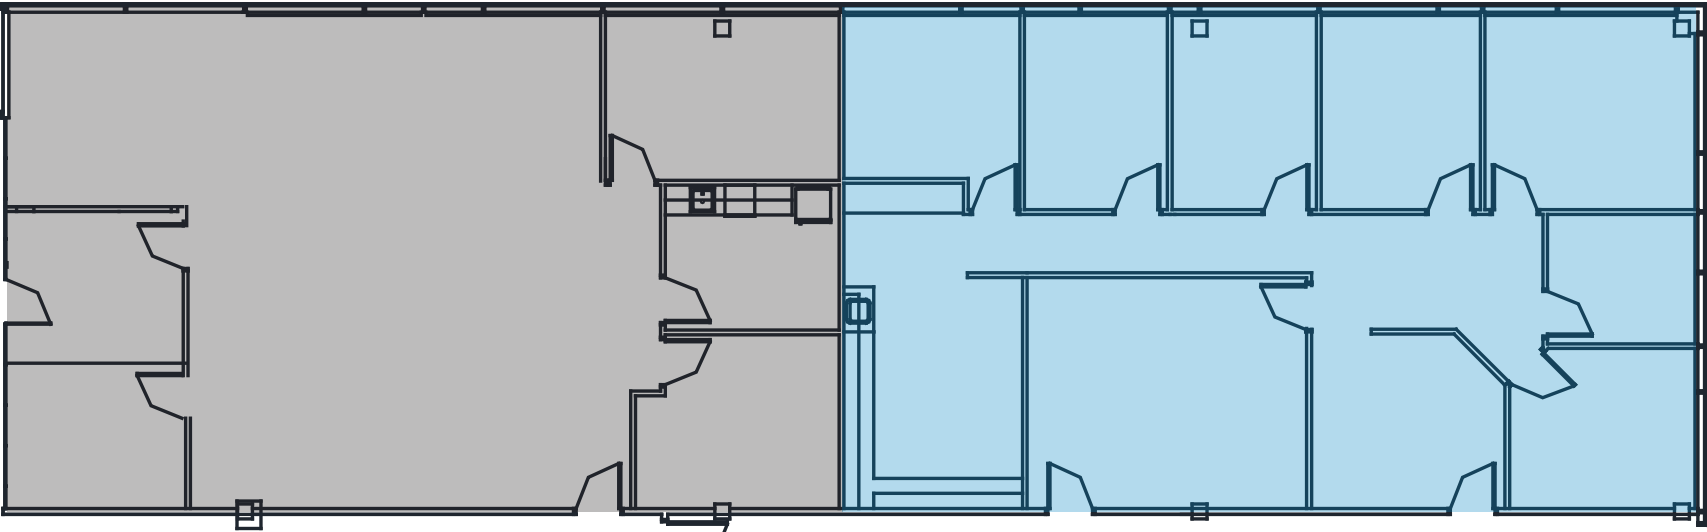

SIX FORKS CENTER II

4700 Homewood Court | Raleigh

Suite 110 | 2,110 RSF

Disclaimer: The above floor plan is not to scale. The available space shown is believed to be correct but is subject to change.

SIX FORKS CENTER II

4700 Homewood Court | Raleigh

Suite 108 & 110 | 4,397 RSF

Suite 110 | 2,110 RSF

Suite 108 | 2,287 RSF

Disclaimer: The above floor plan is not to scale. The available space shown is believed to be correct but is subject to change.