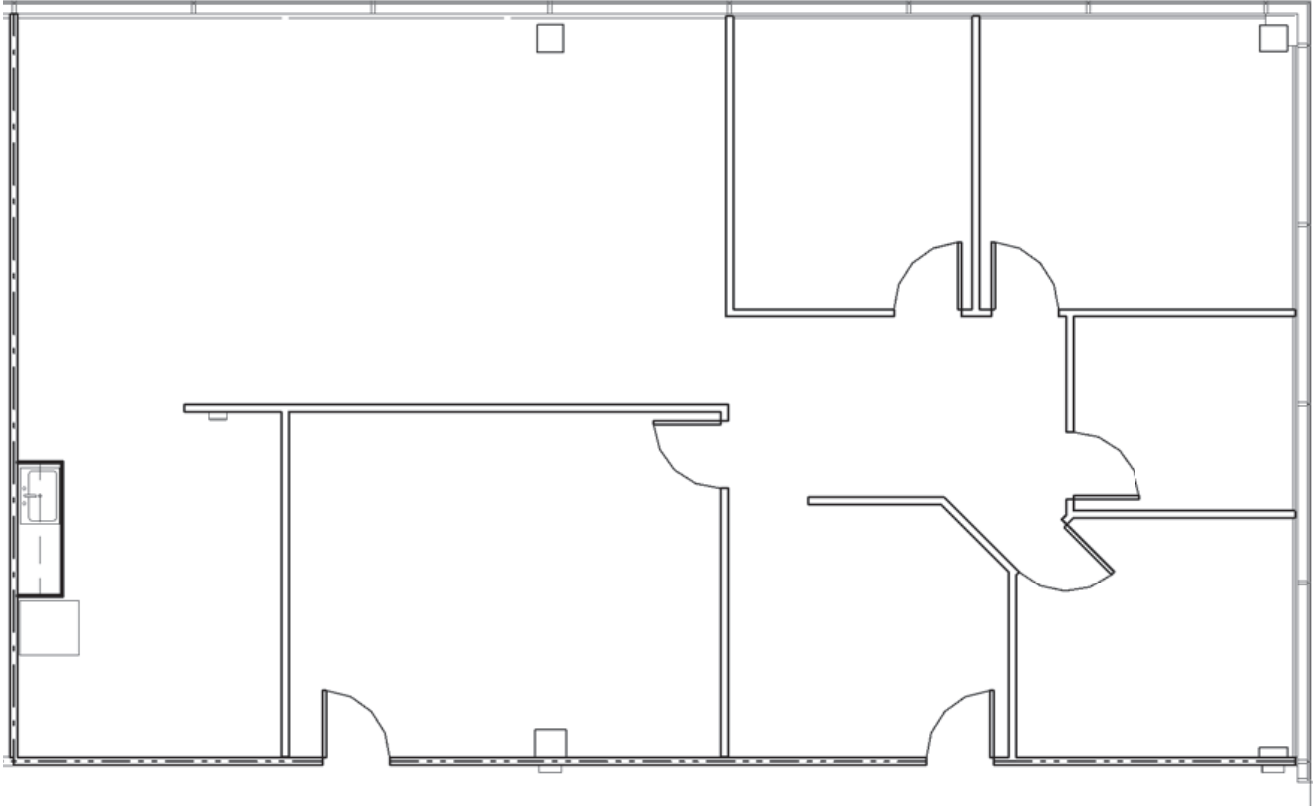

SIX FORKS CENTER II

4700 Homewood Court | Raleigh

Suite 108 | 2,287 RSF

Disclaimer: The above floor plan is not to scale. The available space shown is believed to be correct but is subject to change.

SIX FORKS CENTER II

4700 Homewood Court | Raleigh

Suite 108 & 110 | 4,397 RSF

Suite 110 | 2,110 RSF

Suite 108 | 2,287 RSF

Disclaimer: The above floor plan is not to scale. The available space shown is believed to be correct but is subject to change.