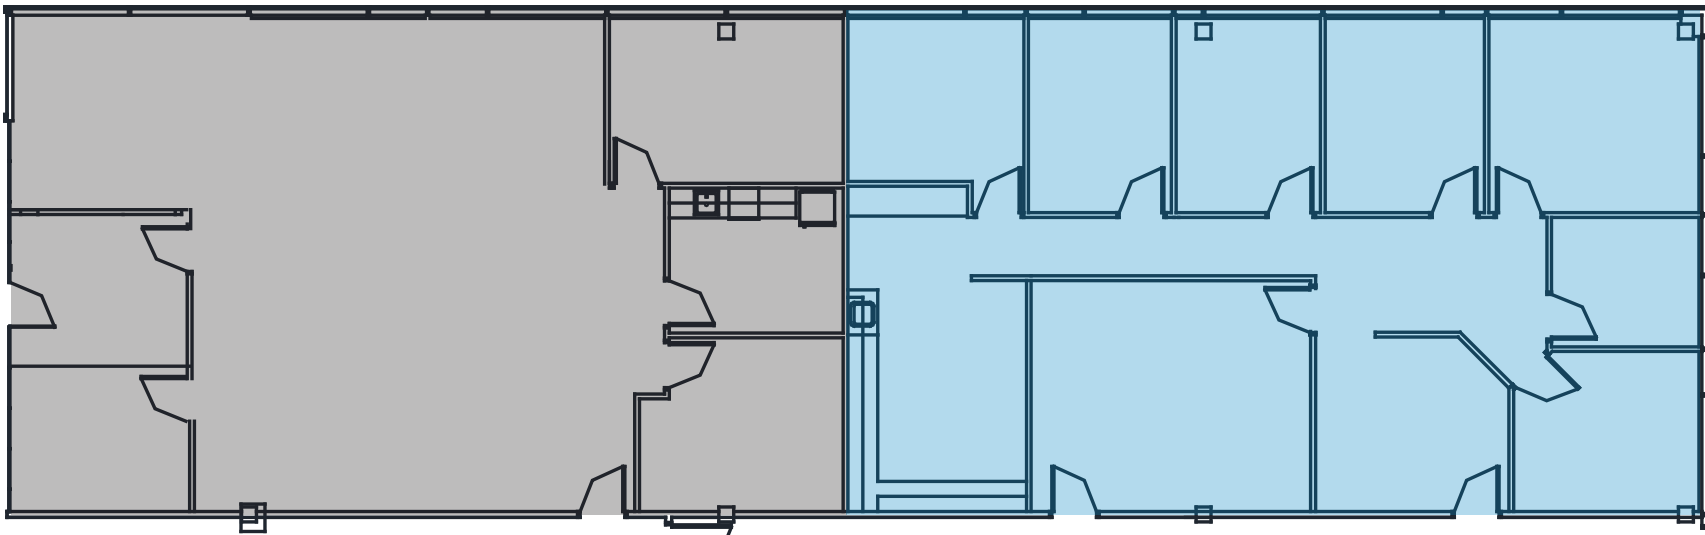

SIX FORKS CENTER II

4700 Homewood Court | Raleigh

Suite 108 | 2,287 RSF

Disclaimer: The above floor plan is not to scale. The available space shown is believed to be correct but is subject to change.

SIX FORKS CENTER II

4700 Homewood Court | Raleigh

Suite 108 & 110 | 4,397 RSF

Suite 110 | 2,110 RSF

Suite 108 | 2,287 RSF

Disclaimer: The above floor plan is not to scale. The available space shown is believed to be correct but is subject to change.