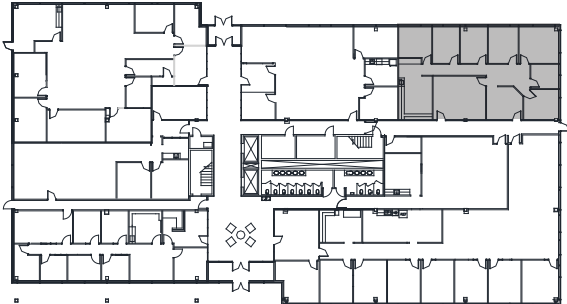

SIX FORKS CENTER II

4700 Homewood Court | Raleigh

Suite 108 | 2,287 RSF

Disclaimer: The above floor plan is not to scale. The available space shown is believed to be correct but is subject to change.

SIX FORKS CENTER II

4700 Homewood Court | Raleigh

Suite 108 & 110 | 4,397 RSF

Suite 110 | 2,110 RSF

Suite 108 | 2,287 RSF

Disclaimer: The above floor plan is not to scale. The available space shown is believed to be correct but is subject to change.