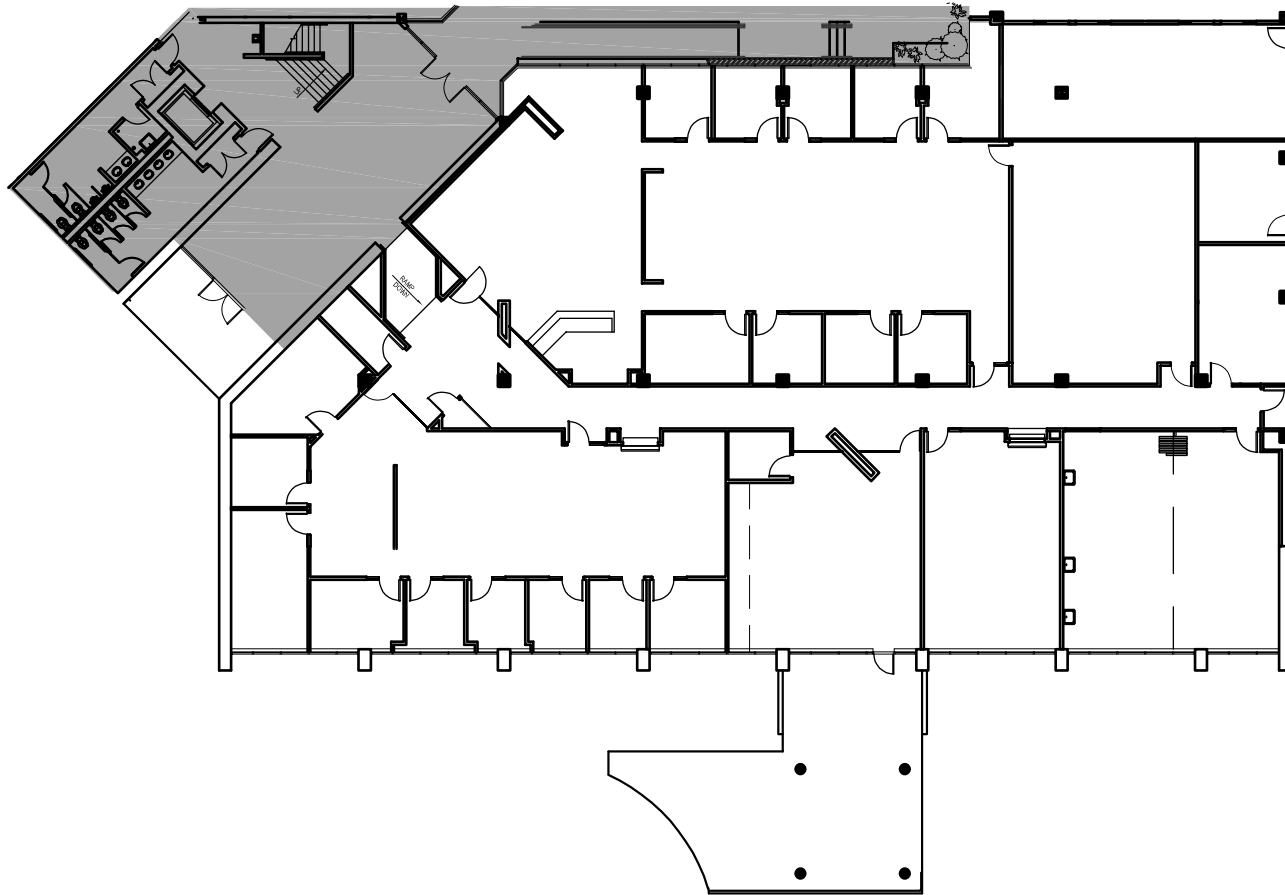

PARKSIDE

4401 North Himes Ave | Tampa

Suite 150 | 11,940 RSF

Disclaimer: The above floor plan is not to scale.
The available space shown is believed to be correct but is subject to change.

LAUREN COUP | 813-673-6006
SVP, TAMPA MARKET LEADER