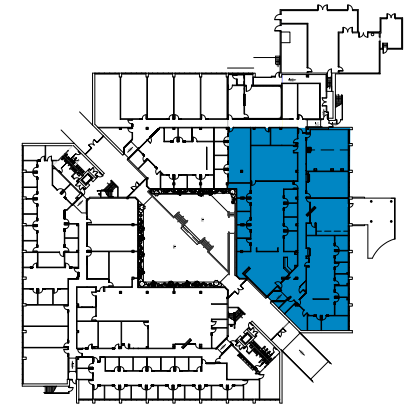

PARKSIDE

4401 North Himes Ave | Tampa

Suite 150 | 11,940 RSF

Disclaimer: The above floor plan is not to scale.
The available space shown is believed to be correct but is subject to change.

LAUREN COUP | 813-673-6006
SVP, TAMPA MARKET LEADER