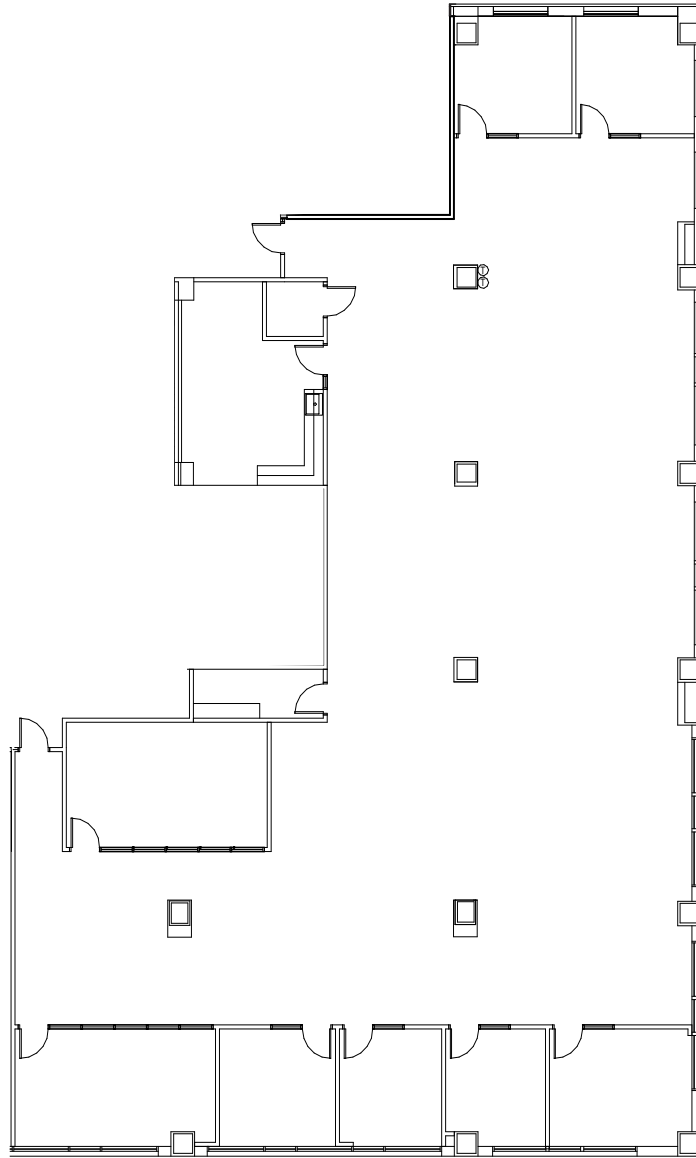

ONE CITY PLAZA

421 Fayetteville Street | Raleigh

16th Floor | 5,053 - 18,759 RSF

full floor opportunity

Suite 1601

5,053 RSF

Suite 1609

6,585 RSF

421 Fayetteville Street | Raleigh

Suite 1609 | 6,585 RSF

Disclaimer: The above floor plans are not to scale. The available space shown is a representative layout.

GINNY HAGER | 919-875-6664
GINNY.HAGER@HIGHWOODS.COM

ONE CITY PLAZA

421 Fayetteville Street | Raleigh

Suite 1600 | 7,121 RSF

Disclaimer: The above floor plans are not to scale. The available space shown is a representative layout.

GINNY HAGER | 919-875-6664
GINNY.HAGER@HIGHWOODS.COM