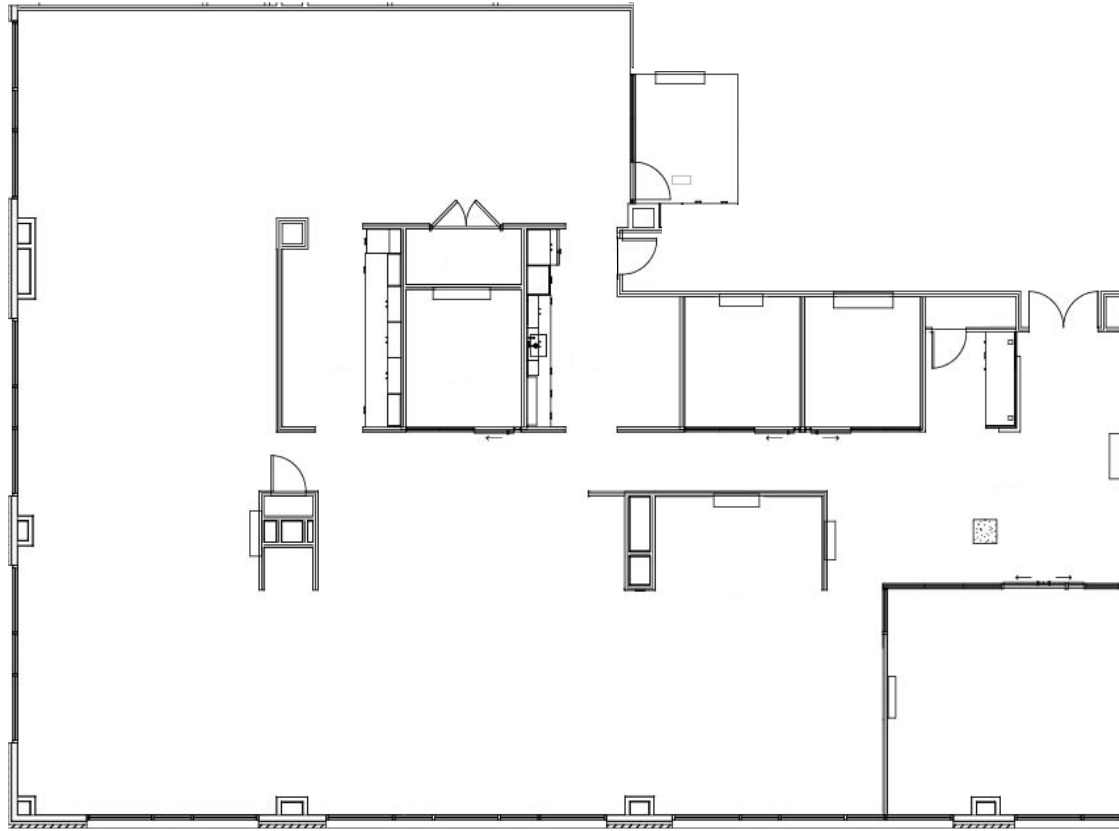

ONE CITY PLAZA

421 Fayetteville Street | Raleigh

16th Floor | 5,053 - 18,759 RSF

full floor opportunity

Suite 1601

5,053 RSF

Suite 1609

6,585 RSF

Suite 1600

7,121 RSF

Disclaimer: The above floor plans are not to scale. The available space shown is a representative layout.

GINNY HAGER | 919-875-6664
GINNY.HAGER@HIGHWOODS.COM

 Highwoods®

ONE CITY PLAZA

421 Fayetteville Street | Raleigh

Suite 1609 | 6,585 RSF

Disclaimer: The above floor plans are not to scale. The available space shown is a representative layout.

GINNY HAGER | 919-875-6664
GINNY.HAGER@HIGHWOODS.COM