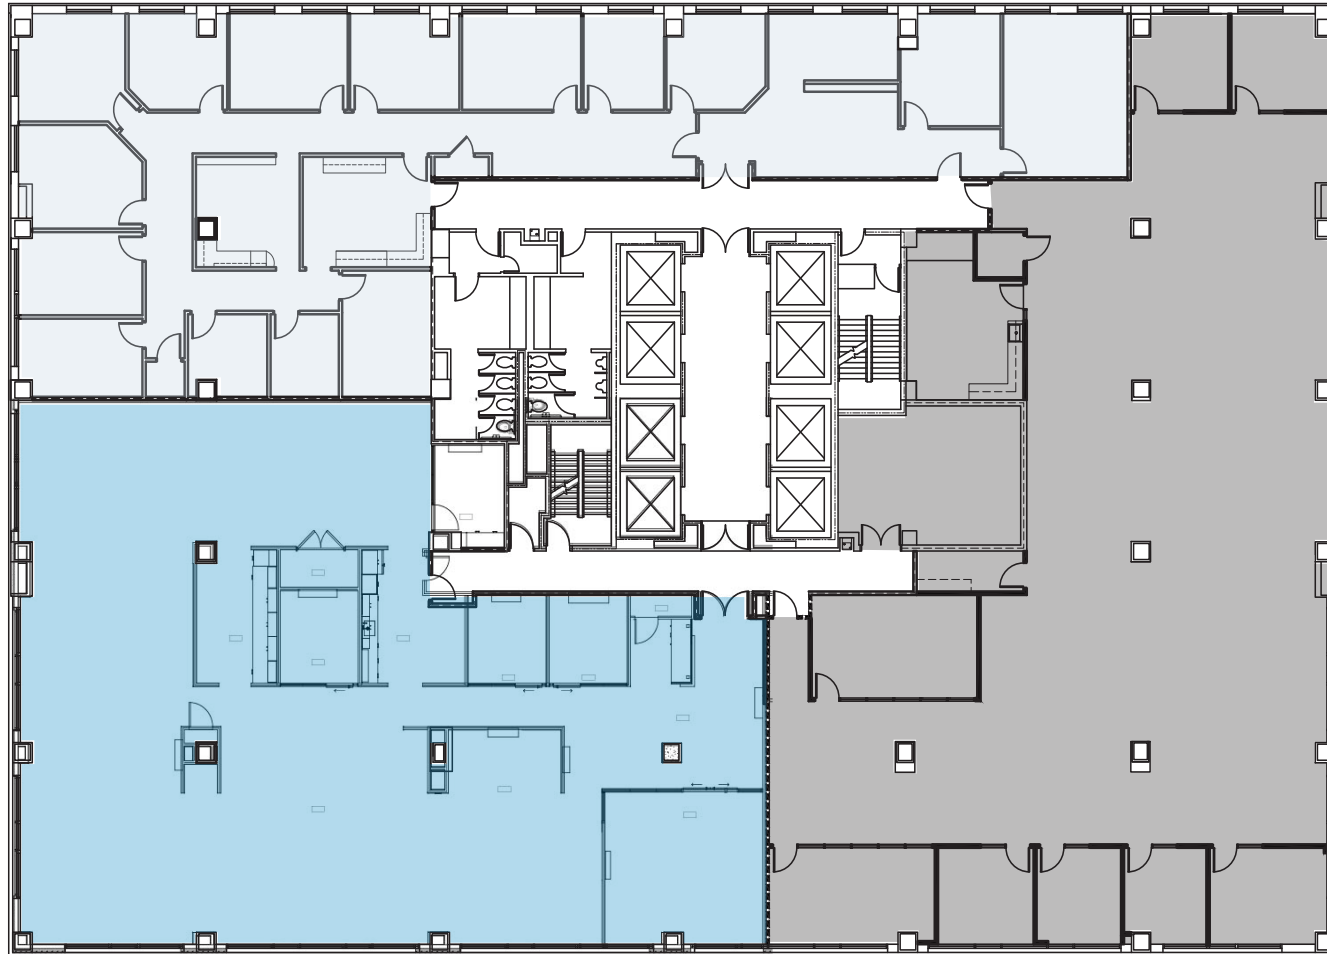

ONE CITY PLAZA

421 Fayetteville Street | Raleigh

16th Floor | 5,053 - 18,759 RSF

full floor opportunity

Suite 1601

5,053 RSF

Suite 1609

6,585 RSF

Suite 1600

7,121 RSF

Disclaimer: The above floor plans are not to scale. The available space shown is a representative layout.

GINNY HAGER | 919-875-6664
GINNY.HAGER@HIGHWOODS.COM

 Highwoods®

ONE CITY PLAZA