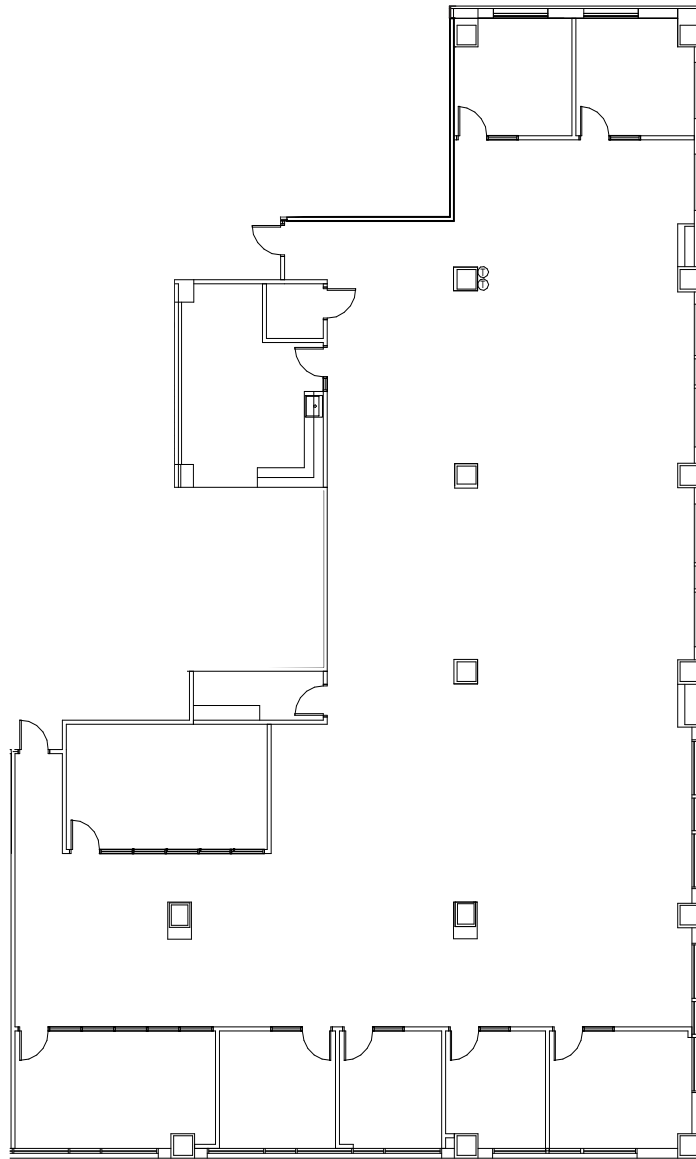

ONE CITY PLAZA

421 Fayetteville Street | Raleigh

Suite 1600 | 7,121 RSF

Disclaimer: The above floor plans are not to scale. The available space shown is a representative layout.

GINNY HAGER | 919-875-6664
GINNY.HAGER@HIGHWOODS.COM