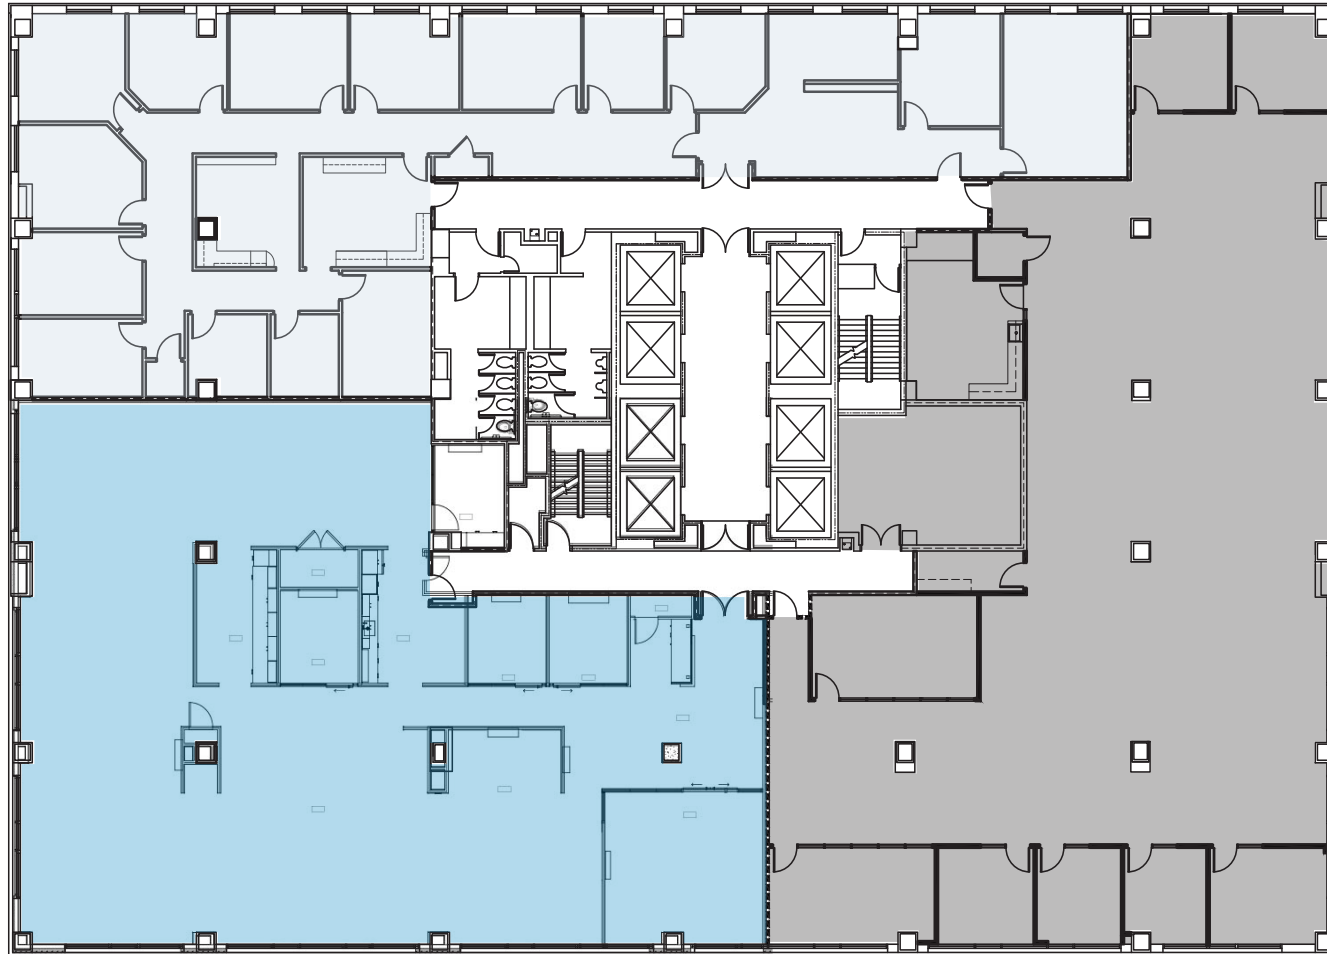

# ONE CITY PLAZA

421 Fayetteville Street | Raleigh

16<sup>th</sup> Floor | 5,053 - 18,759 RSF

*full floor opportunity*

**Suite 1601**

5,053 RSF

**Suite 1609**

6,585 RSF

**Suite 1600**

7,121 RSF

Disclaimer: The above floor plans are not to scale. The available space shown is a representative layout.

GINNY HAGER | 919-875-6664  
GINNY.HAGER@HIGHWOODS.COM

 Highwoods®