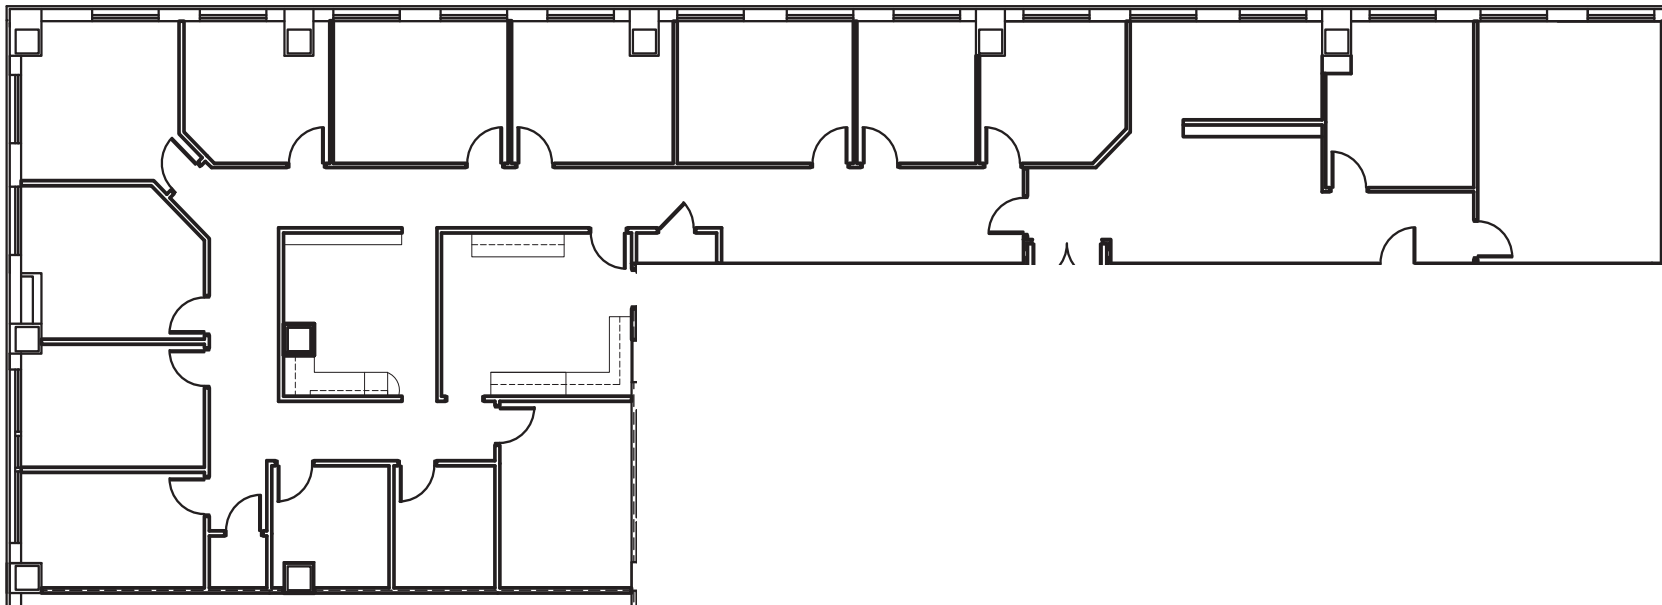

ONE CITY PLAZA

421 Fayetteville Street | Raleigh

Suite 1601 | 5,053 RSF

Disclaimer: The above floor plans are not to scale. The available space shown is a representative layout.

GINNY HAGER | 919-875-6664
GINNY.HAGER@HIGHWOODS.COM

Highwoods®